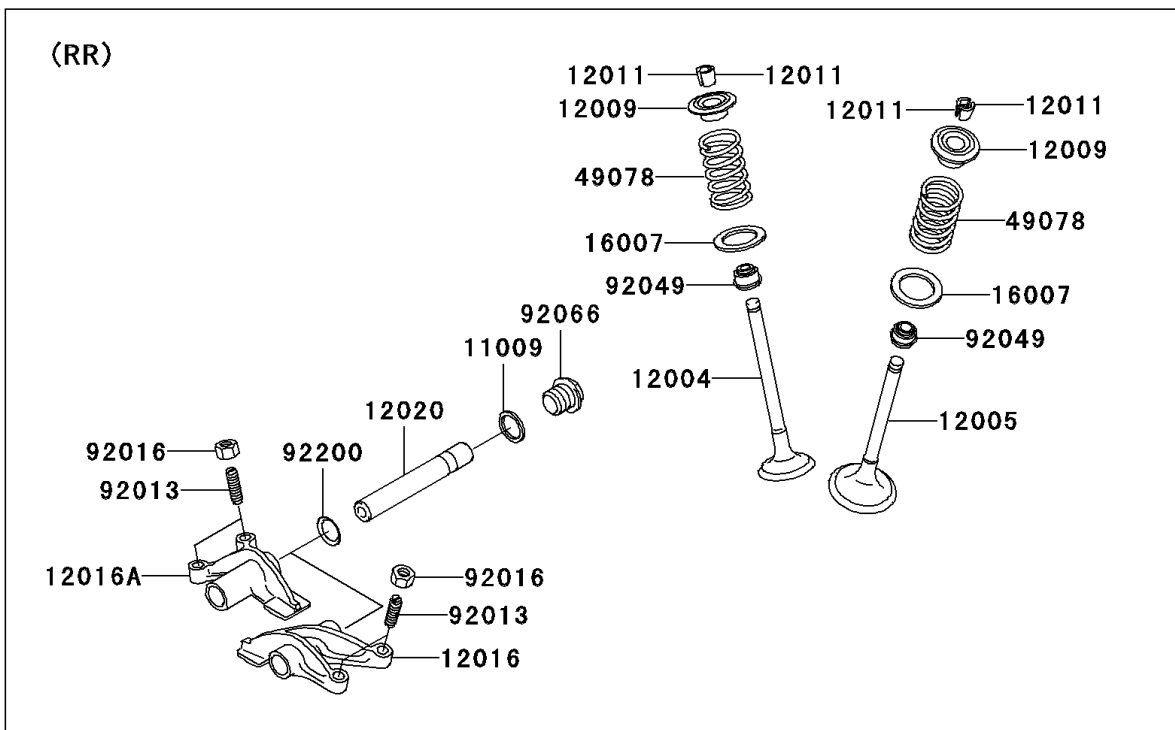

2006 Brute Force® 750 4x4i NRA Outdoors™ PARTS DIAGRAM

Valve(s)

E1210

2006 Brute Force® 750 4x4i NRA Outdoors™ PARTS LIST

Valve(s)

ITEM NAME	PART NUMBER	QUANTITY
GASKET,14X18X1.5 (Ref # 11009)	11009-1430	1
VALVE-INTAKE (Ref # 12004)	12004-0007	1
VALVE-EXHAUST (Ref # 12005)	12005-0040	1
RETAINER-VALVE SPRING (Ref # 12009)	12009-1056	1
COLLET (Ref # 12011)	12011-1051	1
ARM-ROCKER,EXHAUST (Ref # 12016)	12016-1128	1
ARM-ROCKER,INTAKE (Ref # 12016A)	12016-1129	1
SHAFT-ROCKER (Ref # 12020)	12020-0004	1
SEAT-SPRING,17.5X23.8X0.5 (Ref # 16007)	16007-1178	1
SPRING-ENGINE VALVE (Ref # 49078)	49078-0014	1
SCREW,6MM (Ref # 92013)	92013-009	1
NUT,6MM (Ref # 92016)	92016-061	1
SEAL-OIL,VSB58.558 (Ref # 92049)	92049-1218	1
PLUG,DRAIN (Ref # 92066)	92066-2196	1
WASHER,13X17X0.3 (Ref # 92200)	92200-1508	1