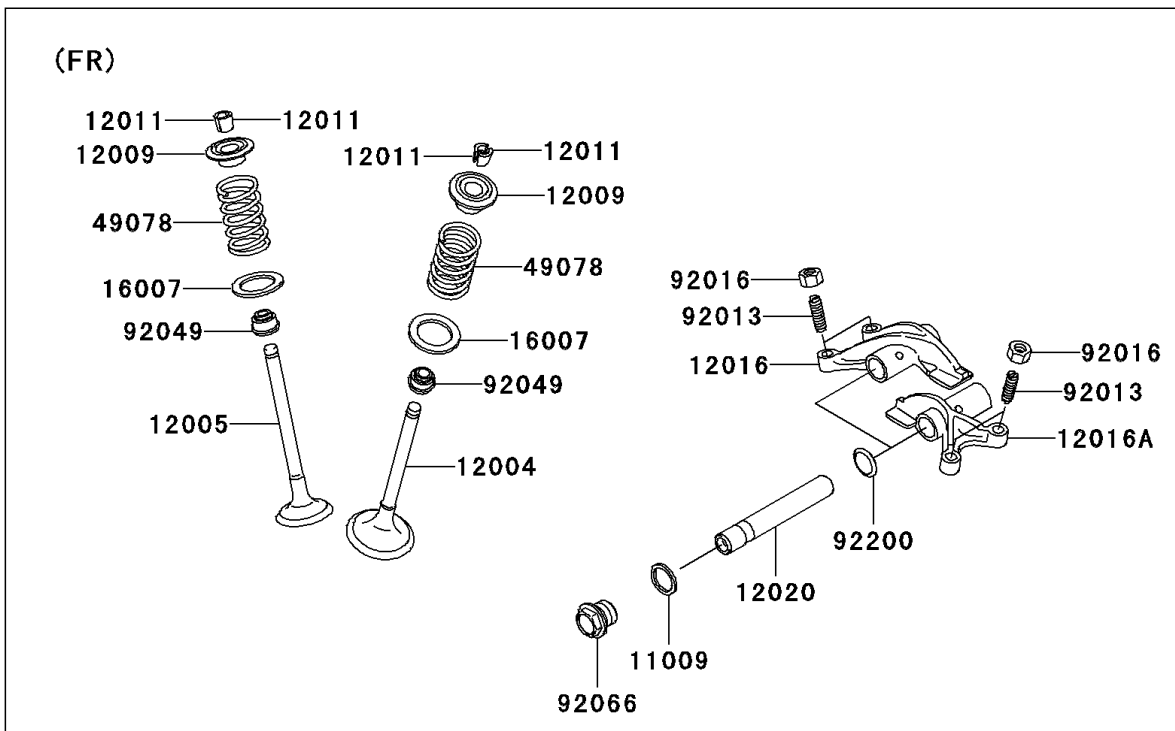

2006 Brute Force® 750 4x4i NRA Outdoors™ PARTS DIAGRAM

Valve(s)

E1210

2006 Brute Force® 750 4x4i NRA Outdoors™ PARTS LIST

Valve(s)

ITEM NAME	PART NUMBER	QUANTITY
GASKET,14X18X1.5 (Ref # 11009)	11009-1430	1
VALVE-INTAKE (Ref # 12004)	12004-0007	1
VALVE-EXHAUST (Ref # 12005)	12005-0040	1
RETAINER-VALVE SPRING (Ref # 12009)	12009-1056	1
COLLET (Ref # 12011)	12011-1051	1
ARM-ROCKER,EXHAUST (Ref # 12016)	12016-1128	1
ARM-ROCKER,INTAKE (Ref # 12016A)	12016-1129	1
SHAFT-ROCKER (Ref # 12020)	12020-0004	1
SEAT-SPRING,17.5X23.8X0.5 (Ref # 16007)	16007-1178	1
SPRING-ENGINE VALVE (Ref # 49078)	49078-0014	1
SCREW,6MM (Ref # 92013)	92013-009	1
NUT,6MM (Ref # 92016)	92016-061	1
SEAL-OIL,VSB58.558 (Ref # 92049)	92049-1218	1
PLUG,DRAIN (Ref # 92066)	92066-2196	1
WASHER,13X17X0.3 (Ref # 92200)	92200-1508	1