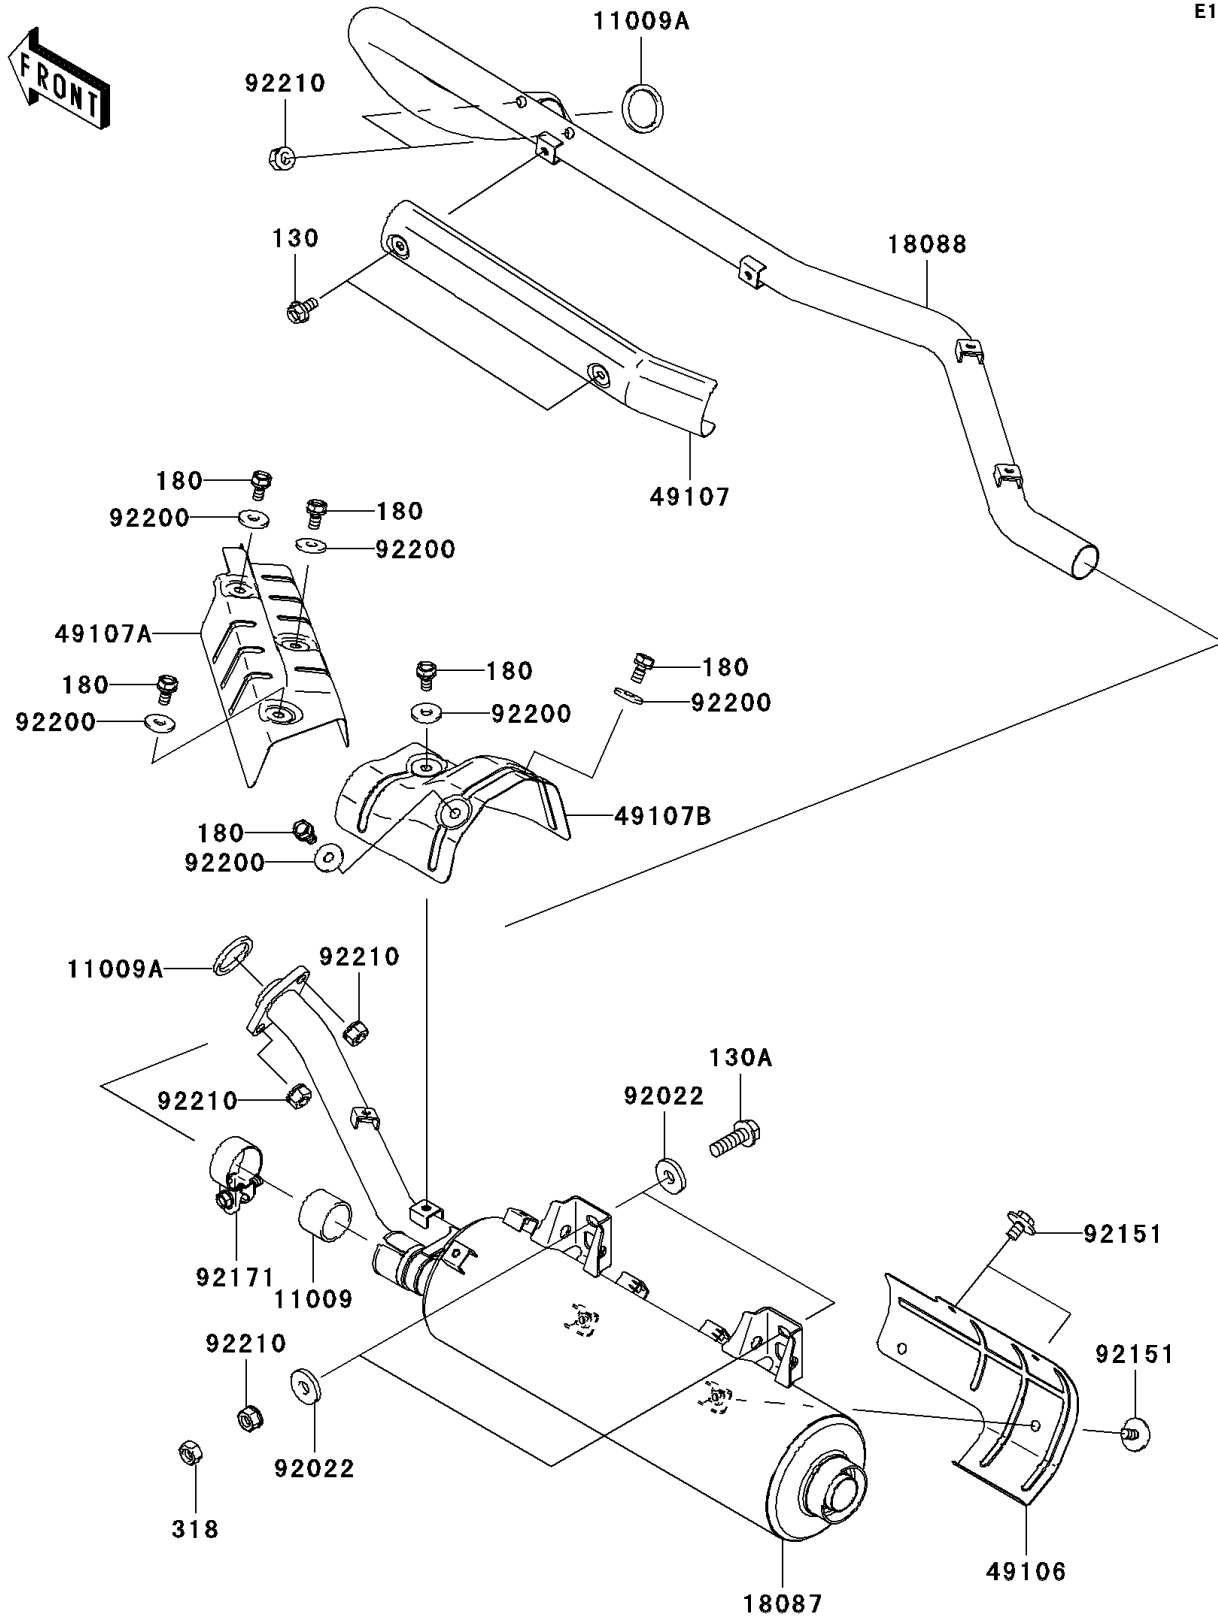

2006 Brute Force® 750 4x4i NRA Outdoors™ PARTS DIAGRAM

Muffler(s)-(JKAVFDB1 6B503806)

E1140

2006 Brute Force® 750 4x4i NRA Outdoors™ PARTS LIST

Muffler(s)-(JKAVFDB1 6B503806)

ITEM NAME	PART NUMBER	QUANTITY
BOLT-FLANGED,6X10 (Ref # 130)	130J0610	1
BOLT-FLANGED,8X25 (Ref # 130A)	130Z0825	1
BOLT-UPSET-WS,6X12 (Ref # 180)	180Y0612	1
NUT-HEX-SMALL,8MM (Ref # 318)	318G0800	1
GASKET,MUFFLER CONNECTING (Ref # 11009)	11009-1865	1
GASKET,EXHAUST HOLDER (Ref # 11009A)	11009-1894	1
MUFFLER (Ref # 18087)	18087-0066	1
PIPE-EXHAUST (Ref # 18088)	18088-0146	1
COVER-MUFFLER (Ref # 49106)	49106-0011	1
COVER-EXHAUST PIPE,FR (Ref # 49107)	49107-0042	1
COVER-EXHAUST PIPE,CNT (Ref # 49107A)	49107-0049	1
COVER-EXHAUST PIPE,RR (Ref # 49107B)	49107-0050	1
WASHER,8.5X22X3.2 (Ref # 92022)	92022-276	1
BOLT,UPSET-WP,6X12 (Ref # 92151)	92151-1944	1
CLAMP (Ref # 92171)	92171-1330	1
WASHER,6.5X18X2.0 (Ref # 92200)	92200-2035	1
NUT,8MM (Ref # 92210)	92210-1242	1