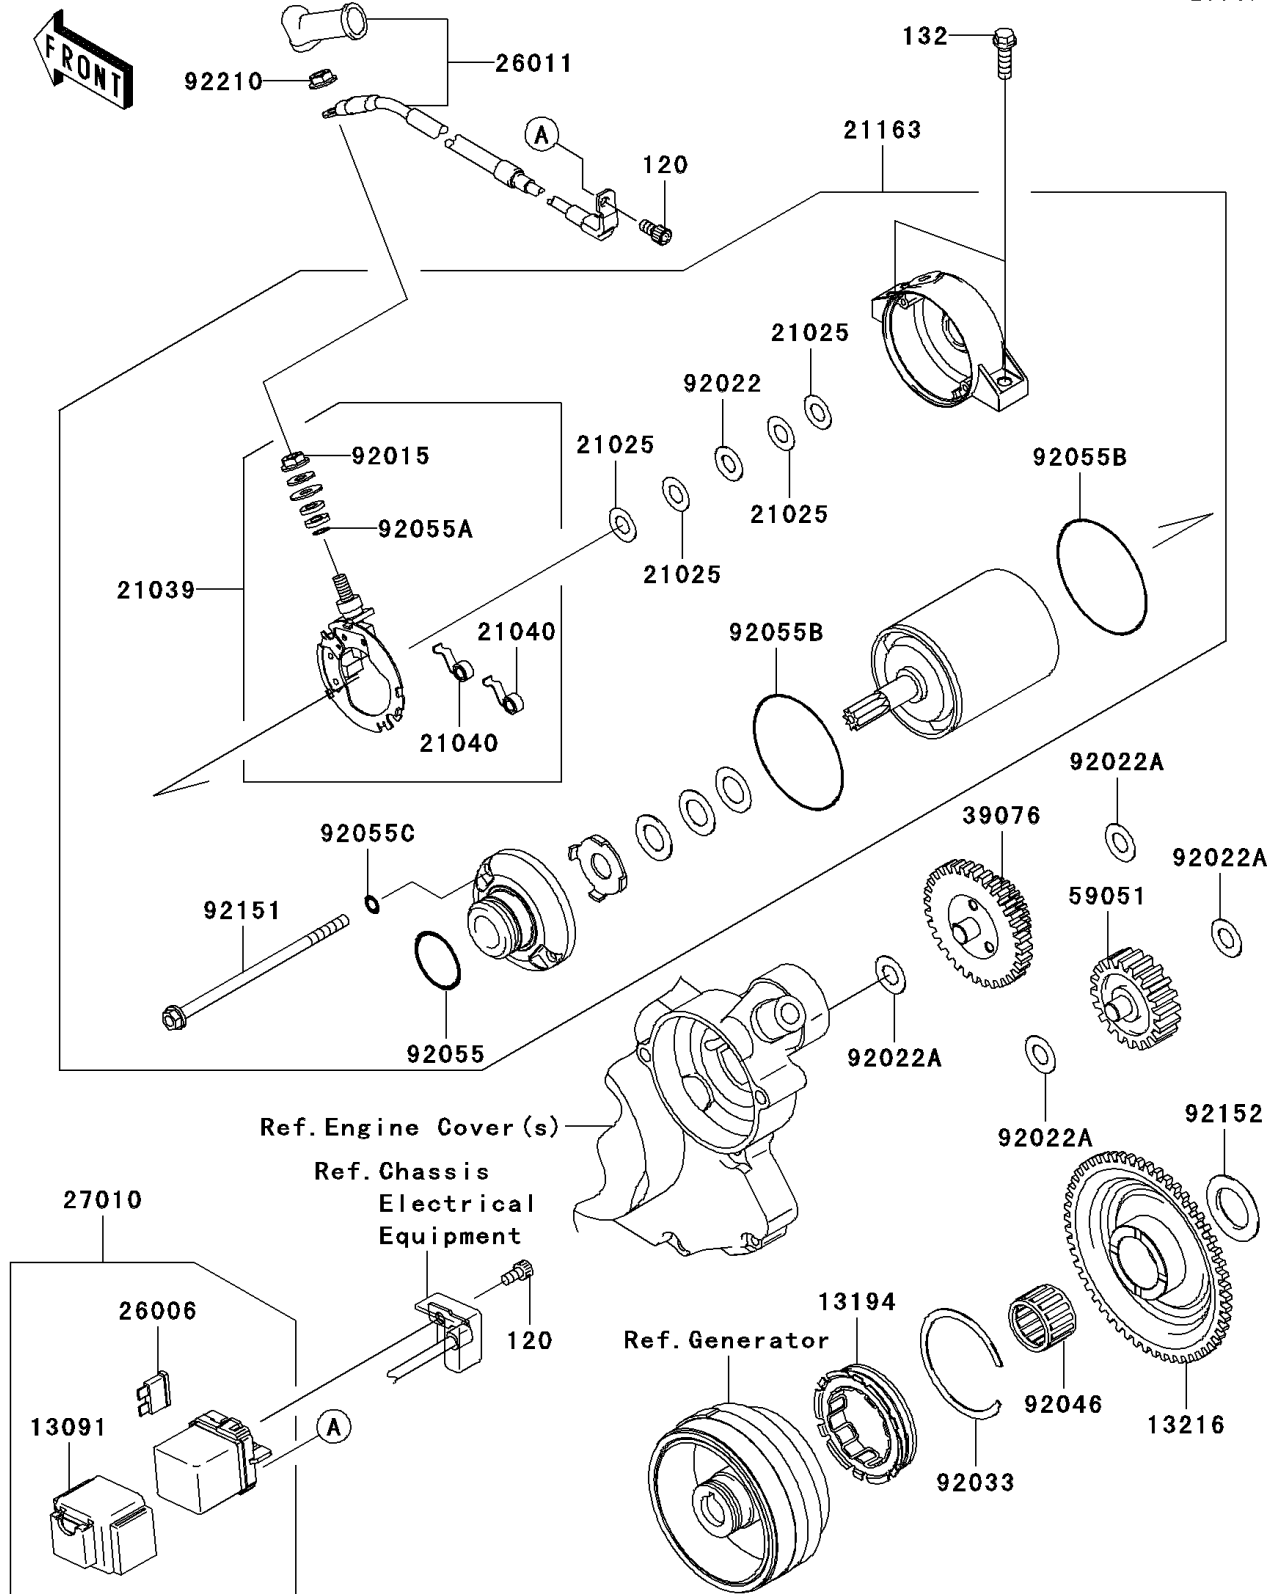

2008 KLX™450R PARTS DIAGRAM

Starter Motor

E1840

2008 KLX™450R PARTS LIST

Starter Motor

ITEM NAME	PART NUMBER	QUANTITY
BOLT-SOCKET,5X10 (Ref # 120)	120CB0510	1
BOLT-FLANGED-SMALL,6X20 (Ref # 132)	132BC0620	1
HOLDER (Ref # 13091)	13091-1992	1
CLUTCH-ONEWAY (Ref # 13194)	13194-0008	1
GEAR-COMP (Ref # 13216)	13216-0034	1
WASHER,9.1X18X0.2 (Ref # 21025)	21025-011	1
BRUSH (Ref # 21039)	21039-0006	1
SPRING-BRUSH (Ref # 21040)	21040-1057	1
STARTER-ELECTRIC (Ref # 21163)	21163-0038	1
FUSE,20A-Y (Ref # 26006)	26006-1051	1
WIRE-LEAD (Ref # 26011)	26011-0133	1
SWITCH (Ref # 27010)	27010-0004	1
LIMITER (Ref # 39076)	39076-0012	1
GEAR-SPUR,IDLER (Ref # 59051)	59051-0074	1
NUT,STARTER MOTOR (Ref # 92015)	92015-1476	1
WASHER,9.1X18X0.8 (Ref # 92022)	92022-1132	1
WASHER,10.2X20X0.5 (Ref # 92022A)	92022-1649	1
RING-SNAP (Ref # 92033)	92033-3731	1
BEARING-NEEDLE,K22X28X17V1 (Ref # 92046)	92046-0026	1
RING-O (Ref # 92055)	92055-1276	1
RING-O,4.5X2.0 (Ref # 92055A)	92055-1370	1
RING-O (Ref # 92055B)	92055-1550	1
RING-O (Ref # 92055C)	92055-1551	1
BOLT (Ref # 92151)	92151-1158	1
COLLAR,22X27.5X4.1 (Ref # 92152)	92152-0515	1
NUT,6MM (Ref # 92210)	92210-0188	1