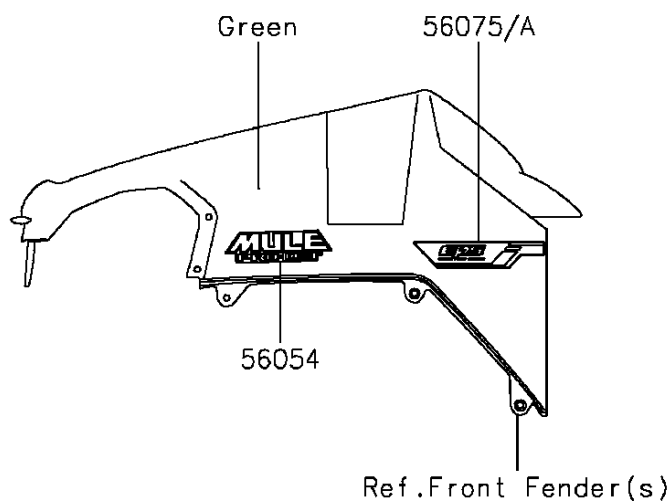

## 2016 MULE PRO-DXT™ EPS PARTS DIAGRAM

Decals(Green)

F2861A

## 2016 MULE PRO-DXT™ EPS PARTS LIST

Decals(Green)

ITEM NAME	PART NUMBER	QUANTITY
MARK,FR FENDER,MULE PRO-DXT (Ref # 56054)	56054-1960	1
PATTERN,FR FENDER,LH,EPS (Ref # 56075)	56075-0624	1
PATTERN,FR FENDER,RH,EPS (Ref # 56075A)	56075-0625	1
PATTERN,SIDE GUARD,LH,FR (Ref # 56075B)	56075-0626	1
PATTERN,SIDE GUARD,RH,FR (Ref # 56075C)	56075-0627	1
PATTERN,SIDE GUARD,LH,RR (Ref # 56075D)	56075-0628	1
PATTERN,SIDE GUARD,RH,RR (Ref # 56075E)	56075-0629	1
PATTERN,CARRIER COVER,LH (Ref # 56075F)	56075-1375	1
PATTERN,CARRIER COVER,RH (Ref # 56075G)	56075-1376	1