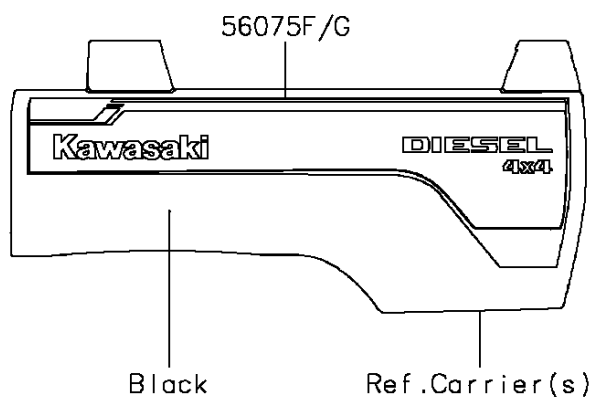

## 2016 MULE PRO-DXT™ EPS PARTS DIAGRAM

Decals(Green)

F2861A

## 2016 MULE PRO-DXT™ EPS PARTS LIST

Decals(Green)

ITEM NAME	PART NUMBER	QUANTITY
MARK,FR FENDER,MULE PRO-DXT (Ref # 56054)	56054-1960	1
PATTERN,FR FENDER,LH,EPS (Ref # 56075)	56075-0624	1
PATTERN,FR FENDER,RH,EPS (Ref # 56075A)	56075-0625	1
PATTERN,SIDE GUARD,LH,FR (Ref # 56075B)	56075-0626	1
PATTERN,SIDE GUARD,RH,FR (Ref # 56075C)	56075-0627	1
PATTERN,SIDE GUARD,LH,RR (Ref # 56075D)	56075-0628	1
PATTERN,SIDE GUARD,RH,RR (Ref # 56075E)	56075-0629	1
PATTERN,CARRIER COVER,LH (Ref # 56075F)	56075-1375	1
PATTERN,CARRIER COVER,RH (Ref # 56075G)	56075-1376	1