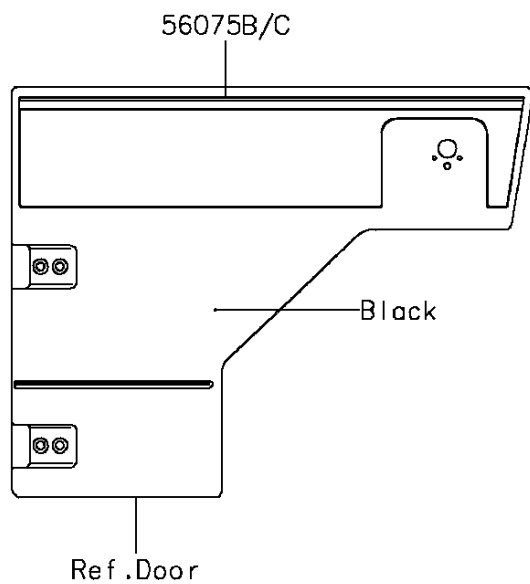

## 2016 MULE PRO-DXT™ EPS PARTS DIAGRAM

Decals(Green)

F2861A

## 2016 MULE PRO-DXT™ EPS PARTS LIST

Decals(Green)

ITEM NAME	PART NUMBER	QUANTITY
MARK,FR FENDER,MULE PRO-DXT (Ref # 56054)	56054-1960	1
PATTERN,FR FENDER,LH,EPS (Ref # 56075)	56075-0624	1
PATTERN,FR FENDER,RH,EPS (Ref # 56075A)	56075-0625	1
PATTERN,SIDE GUARD,LH,FR (Ref # 56075B)	56075-0626	1
PATTERN,SIDE GUARD,RH,FR (Ref # 56075C)	56075-0627	1
PATTERN,SIDE GUARD,LH,RR (Ref # 56075D)	56075-0628	1
PATTERN,SIDE GUARD,RH,RR (Ref # 56075E)	56075-0629	1
PATTERN,CARRIER COVER,LH (Ref # 56075F)	56075-1375	1
PATTERN,CARRIER COVER,RH (Ref # 56075G)	56075-1376	1