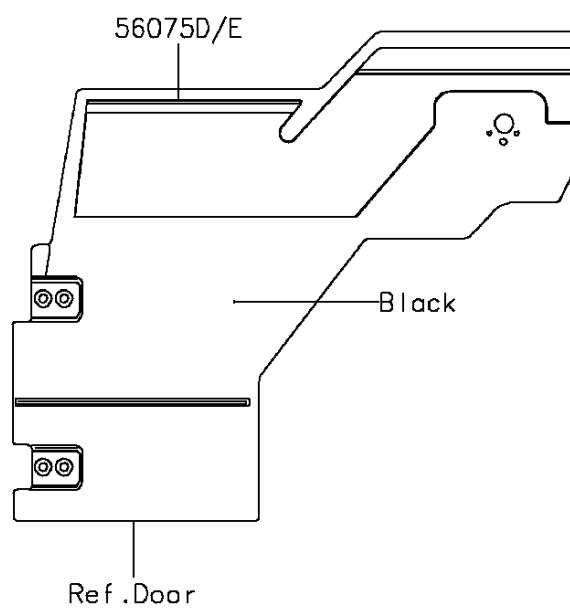

## 2016 MULE PRO-DXT™ EPS PARTS DIAGRAM

Decals(Green)

F2861A

## 2016 MULE PRO-DXT™ EPS PARTS LIST

Decals(Green)

ITEM NAME	PART NUMBER	QUANTITY
MARK,FR FENDER,MULE PRO-DXT (Ref # 56054)	56054-1960	1
PATTERN,FR FENDER,LH,EPS (Ref # 56075)	56075-0624	1
PATTERN,FR FENDER,RH,EPS (Ref # 56075A)	56075-0625	1
PATTERN,SIDE GUARD,LH,FR (Ref # 56075B)	56075-0626	1
PATTERN,SIDE GUARD,RH,FR (Ref # 56075C)	56075-0627	1
PATTERN,SIDE GUARD,LH,RR (Ref # 56075D)	56075-0628	1
PATTERN,SIDE GUARD,RH,RR (Ref # 56075E)	56075-0629	1
PATTERN,CARRIER COVER,LH (Ref # 56075F)	56075-1375	1
PATTERN,CARRIER COVER,RH (Ref # 56075G)	56075-1376	1