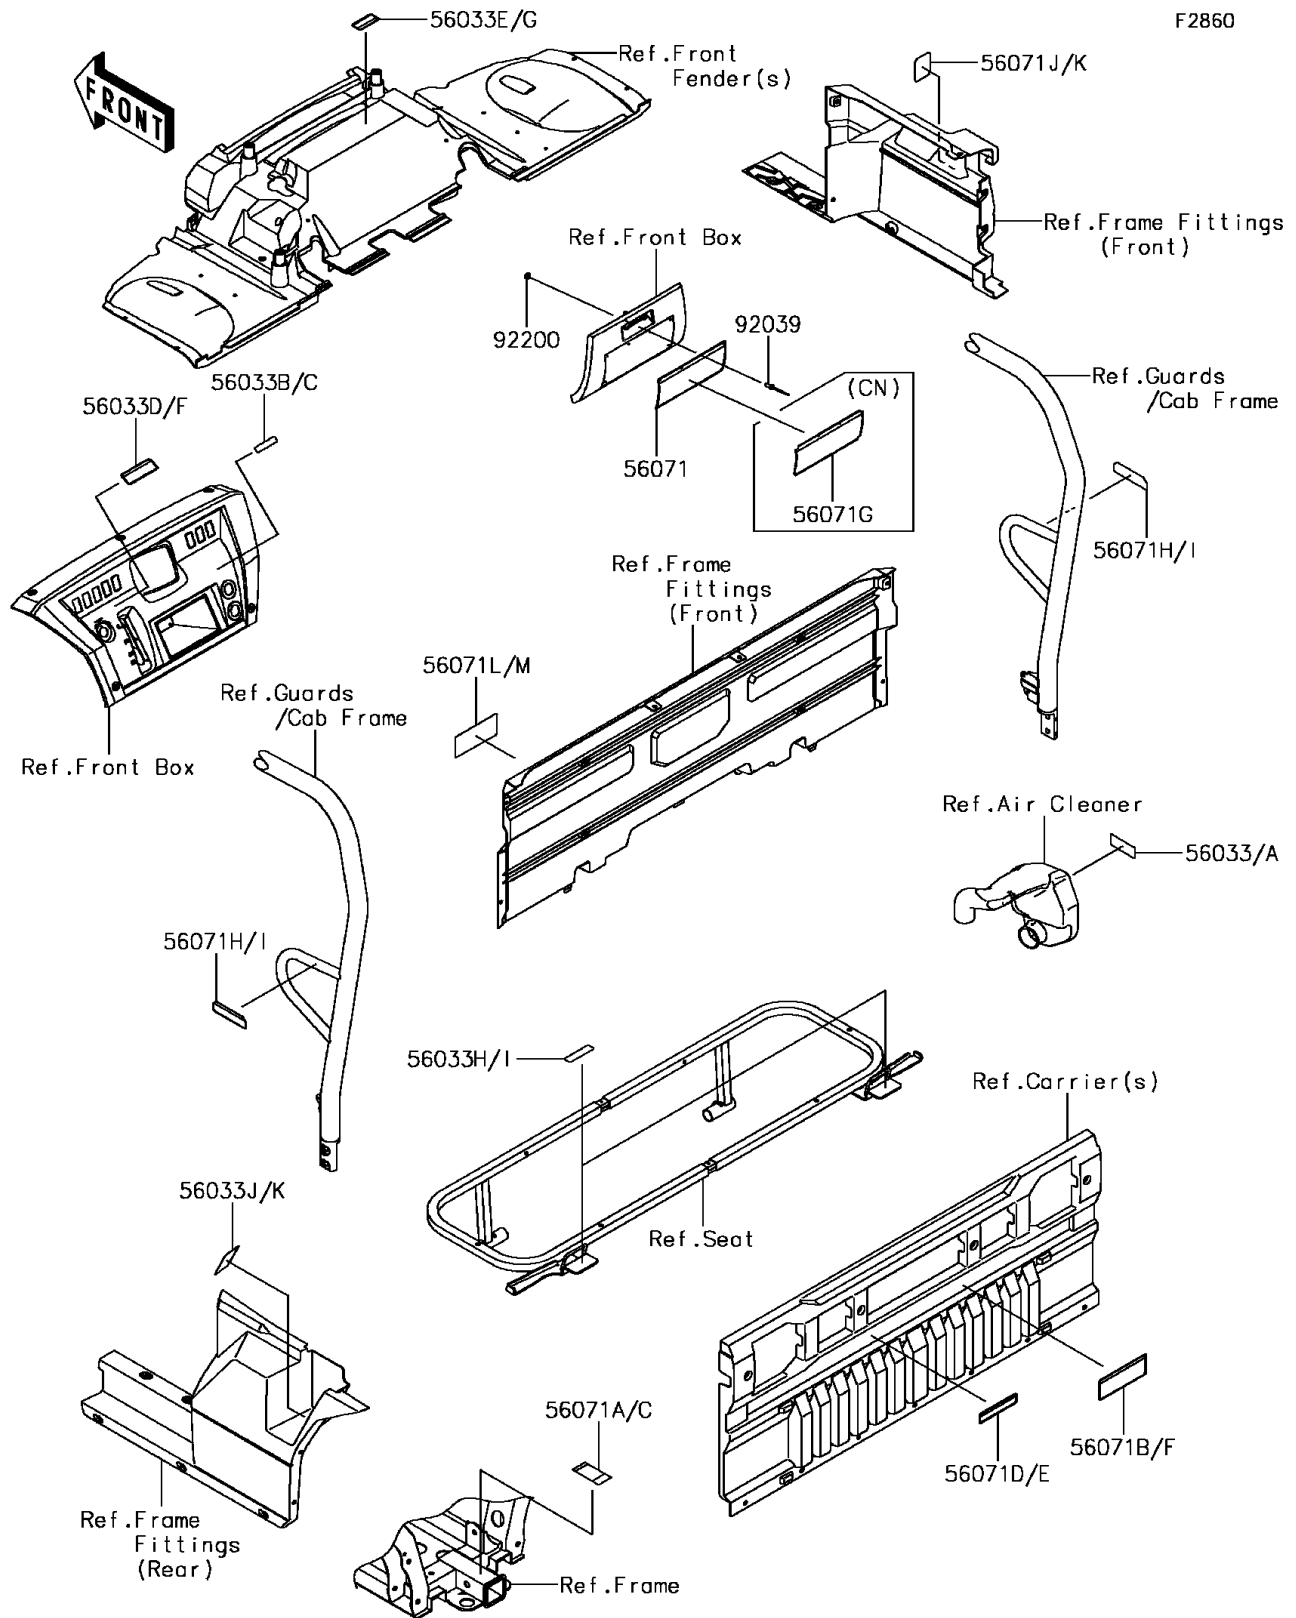

2016 MULE PRO-DXT™ EPS PARTS DIAGRAM

Labels

2016 MULE PRO-DXT™ EPS PARTS LIST

Labels

ITEM NAME	PART NUMBER	QUANTITY
LABEL-MANUAL,AIR CLEANER (Ref # 56033)	56033-0724	1
LABEL-MANUAL,AIR CLEANER (Ref # 56033A)	56033-0731	1
LABEL-MANUAL,DC OUTLET (Ref # 56033B)	56033-0814	1
LABEL-MANUAL,DC OUTLET (Ref # 56033C)	56033-0816	1
LABEL-MANUAL,SHIFT NOTICE (Ref # 56033D)	56033-0822	1
LABEL-MANUAL,FRONT HOOD (Ref # 56033E)	56033-0825	1
LABEL-MANUAL,SHIFT NOTICE (Ref # 56033F)	56033-0826	1
LABEL-MANUAL,FRONT HOOD (Ref # 56033G)	56033-0827	1
LABEL-MANUAL,REAR SEAT (Ref # 56033H)	56033-0829	1
LABEL-MANUAL,REAR SEAT (Ref # 56033I)	56033-0830	1
LABEL-MANUAL,DRIVE BELT (Ref # 56033J)	56033-0831	1
LABEL-MANUAL,DRIVE BELT (Ref # 56033K)	56033-0832	1
LABEL-WARNING,GENERAL (Ref # 56071)	56071-0433	1
LABEL-WARNING,TRAILER HITCH (Ref # 56071A)	56071-0436	1
LABEL-WARNING,CARGO CAPA. (Ref # 56071B)	56071-0437	1
LABEL-WARNING,TRAILER HITCH (Ref # 56071C)	56071-0439	1
LABEL-WARNING,SCREEN OPERATION (Ref # 56071D)	56071-0471	1
LABEL-WARNING,SCREEN OPERATION (Ref # 56071E)	56071-0472	1
LABEL-WARNING,CARGO CAPA. (Ref # 56071F)	56071-0478	1
LABEL-WARNING,GENERAL (Ref # 56071G)	56071-0490	1
LABEL-WARNING,BED OPERATION (Ref # 56071H)	56071-0494	1
LABEL-WARNING,BED OPERATION (Ref # 56071I)	56071-0495	1
LABEL-WARNING,DIESEL (Ref # 56071J)	56071-0542	1
LABEL-WARNING,DIESEL (Ref # 56071K)	56071-0546	1
LABEL-WARNING,TIRE&LOAD (Ref # 56071L)	56071-0685	1
LABEL-WARNING,TIRE&LOAD (Ref # 56071M)	56071-0686	1
RIVET,3.2X8 (Ref # 92039)	92039-3763	1
WASHER,3.5X8X1 (Ref # 92200)	92200-1251	1