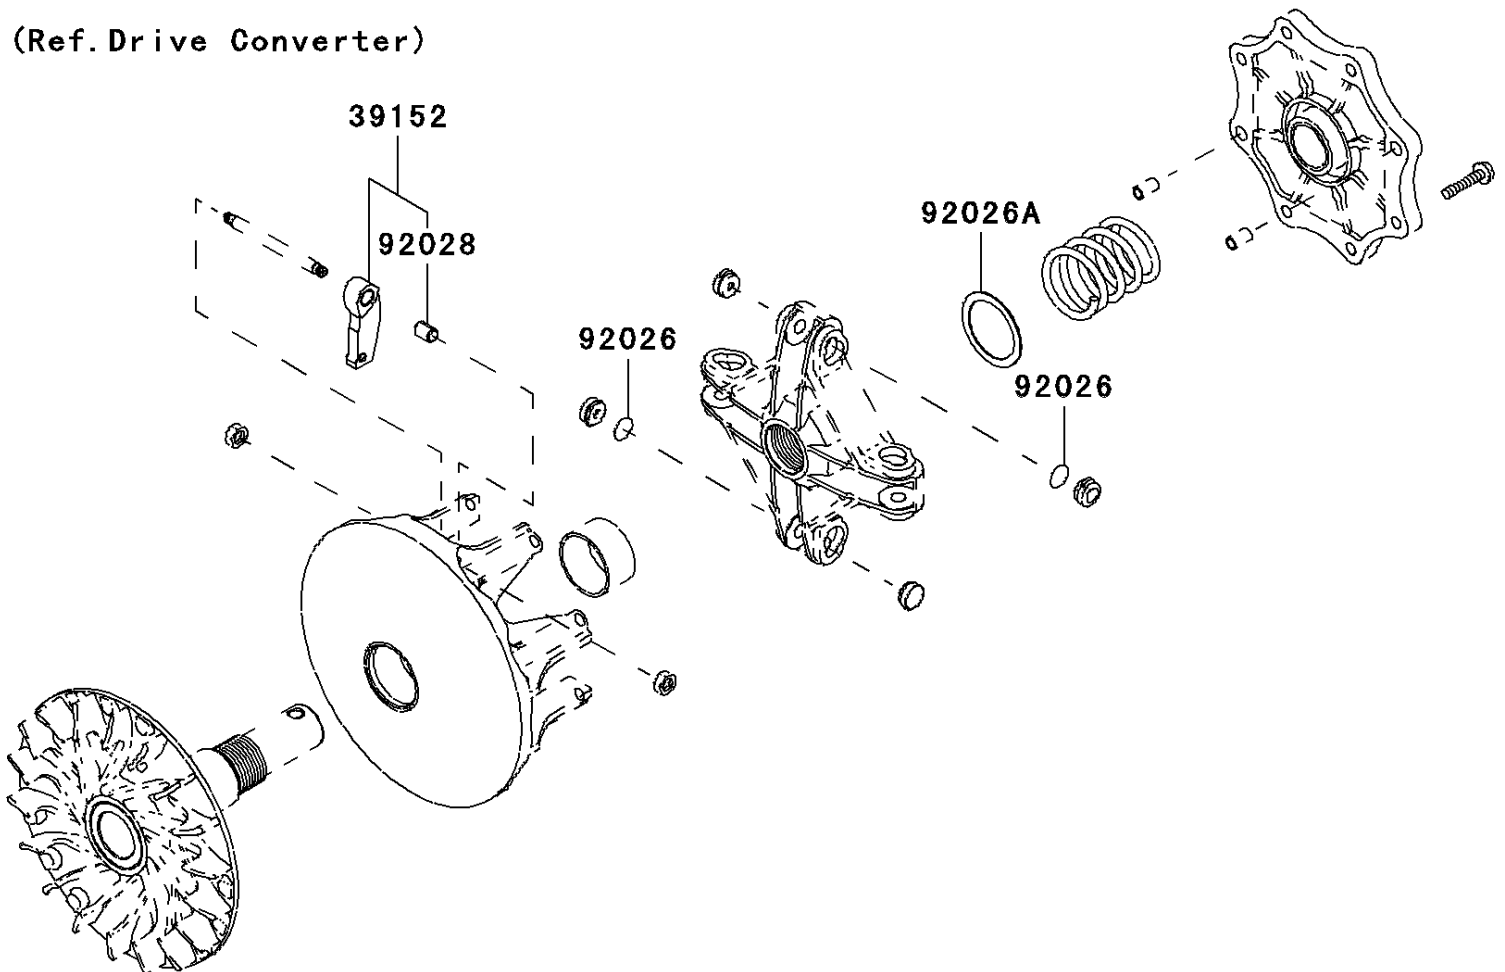

## 2005 Brute Force® 750 4x4i Realtree Hardwoods Green® HD™ PARTS DIAGRAM

Optional Parts

F2890

(Ref. Drive Converter)

## 2005 Brute Force® 750 4x4i Realtree Hardwoods Green® HD™ PARTS LIST

Optional Parts

ITEM NAME	PART NUMBER	QUANTITY
WEIGHT-RAMP (Ref # 39152)	39152-1088	1
SPACER,T=0.1 (Ref # 92026)	92026-0038	1
SPACER,39X49.5X1.0 (Ref # 92026A)	92026-1603	1
BUSHING (Ref # 92028)	92028-1973	1