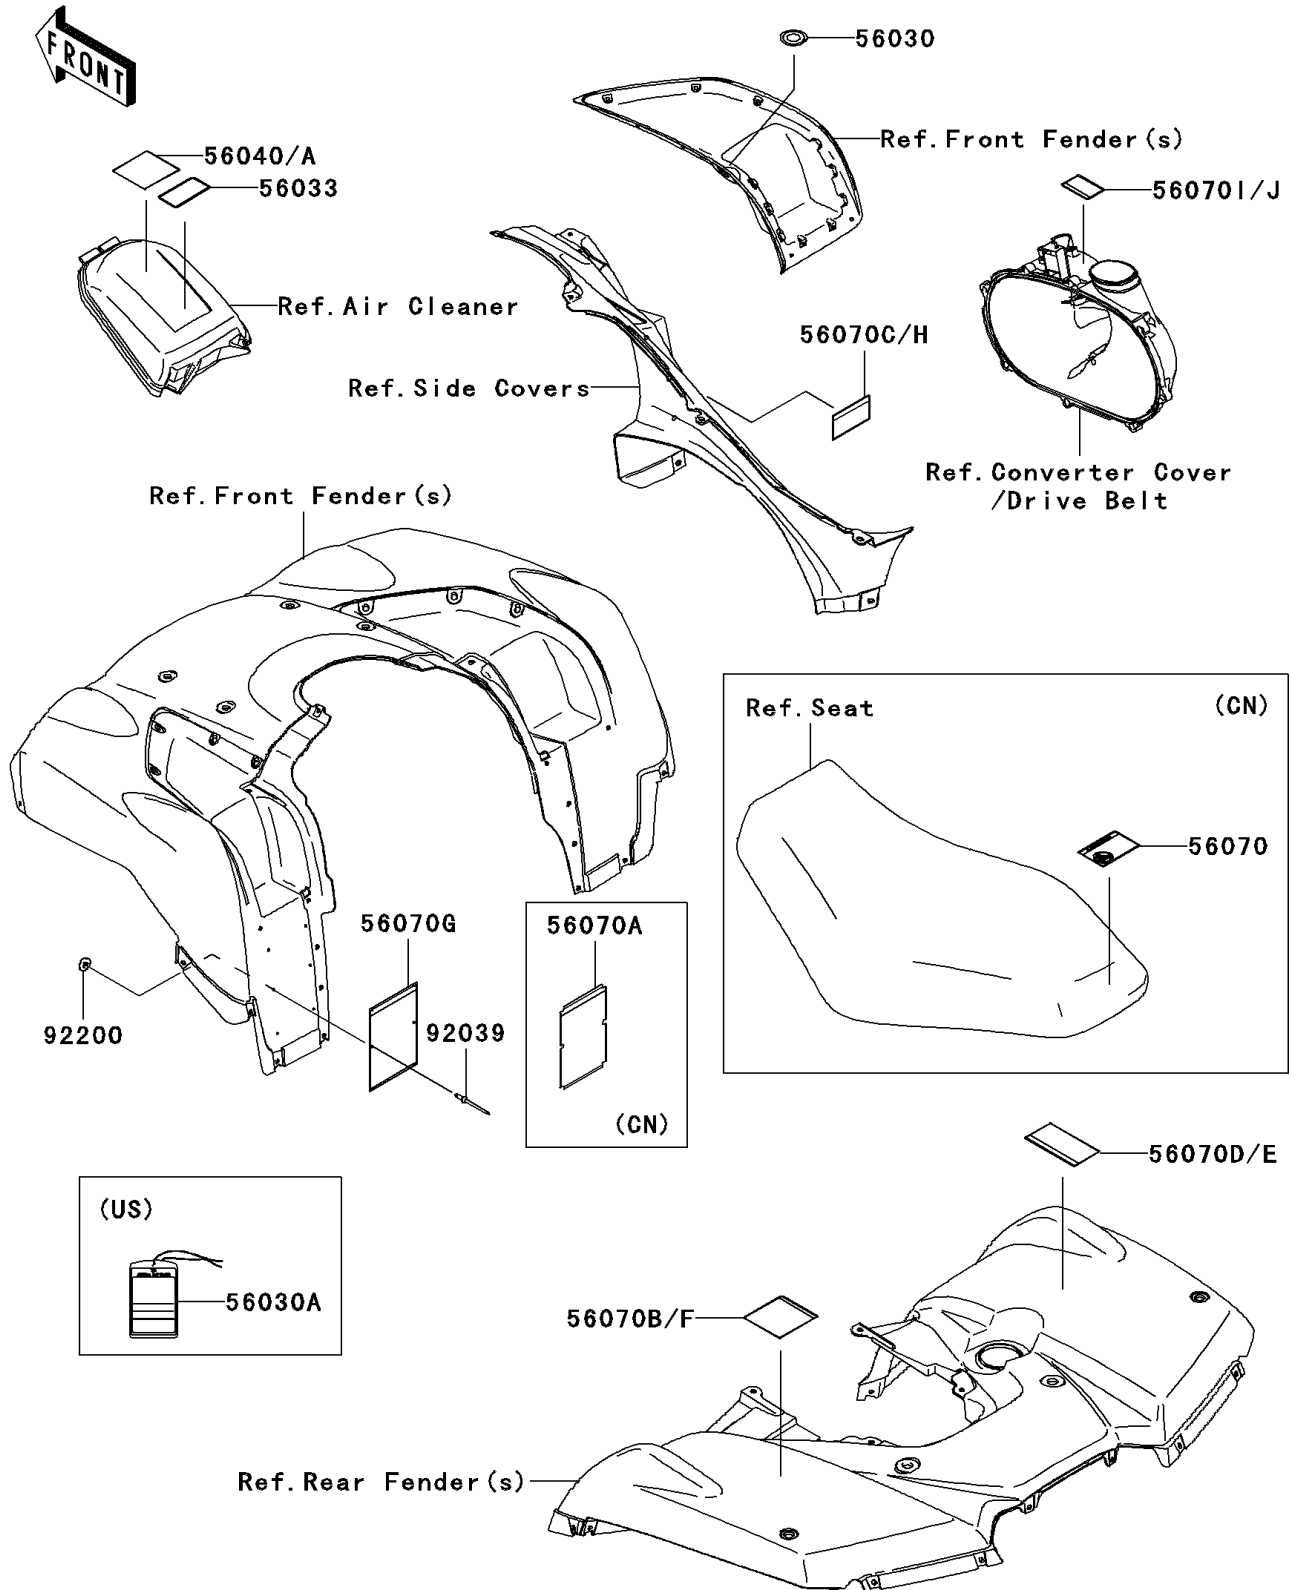

2005 Brute Force® 750 4x4i Realtree Hardwoods Green® HD™ PARTS DIAGRAM

Labels

F2860

2005 Brute Force® 750 4x4i Realtree Hardwoods Green® HD™ PARTS LIST

Labels

ITEM NAME	PART NUMBER	QUANTITY
LABEL,IGNITION SWITCH (Ref # 56030)	56030-0018	1
LABEL-MANUAL,AIR CLEANER (Ref # 56033)	56033-0064	1
LABEL-WARNING,UNDER 16 (Ref # 56040)	56040-1276	1
LABEL-WARNING,DRIVE BELT (Ref # 56070D)	56070-0038	1
LABEL-WARNING,TIRE&MAX LOAD (Ref # 56070F)	56070-0045	1
LABEL-WARNING,SERIOUS INJURY (Ref # 56070G)	56070-1151	1
LABEL-WARNING,SHIFT LEVER (Ref # 56070H)	56070-1170	1
LABEL-WARNING,CVT COVER (Ref # 56070I)	56070-1269	1
RIVET,3.2X8 (Ref # 92039)	92039-3763	1
WASHER,3.5X8X1 (Ref # 92200)	92200-1251	1
LABEL,HANGTAG (Ref # 56030A)	56030-0047	1
LABEL-WARNING,AGE (Ref # 56040A)	56040-1325	1
LABEL-WARNING,NO PASSENGER (Ref # 56070)	56070-0018	1
LABEL-WARNING,GENERAL (Ref # 56070A)	56070-0019	1
LABEL-WARNING,TIRE&MAX LOAD (Ref # 56070B)	56070-0025	1
LABEL-WARNING,SHIFT LEVER(FREN (Ref # 56070C)	56070-0037	1
LABEL-WARNING,DRIVE BELT(FRENC (Ref # 56070E)	56070-0039	1
LABEL-WARNING,CVT COVER(FRENCH (Ref # 56070J)	56070-1271	1