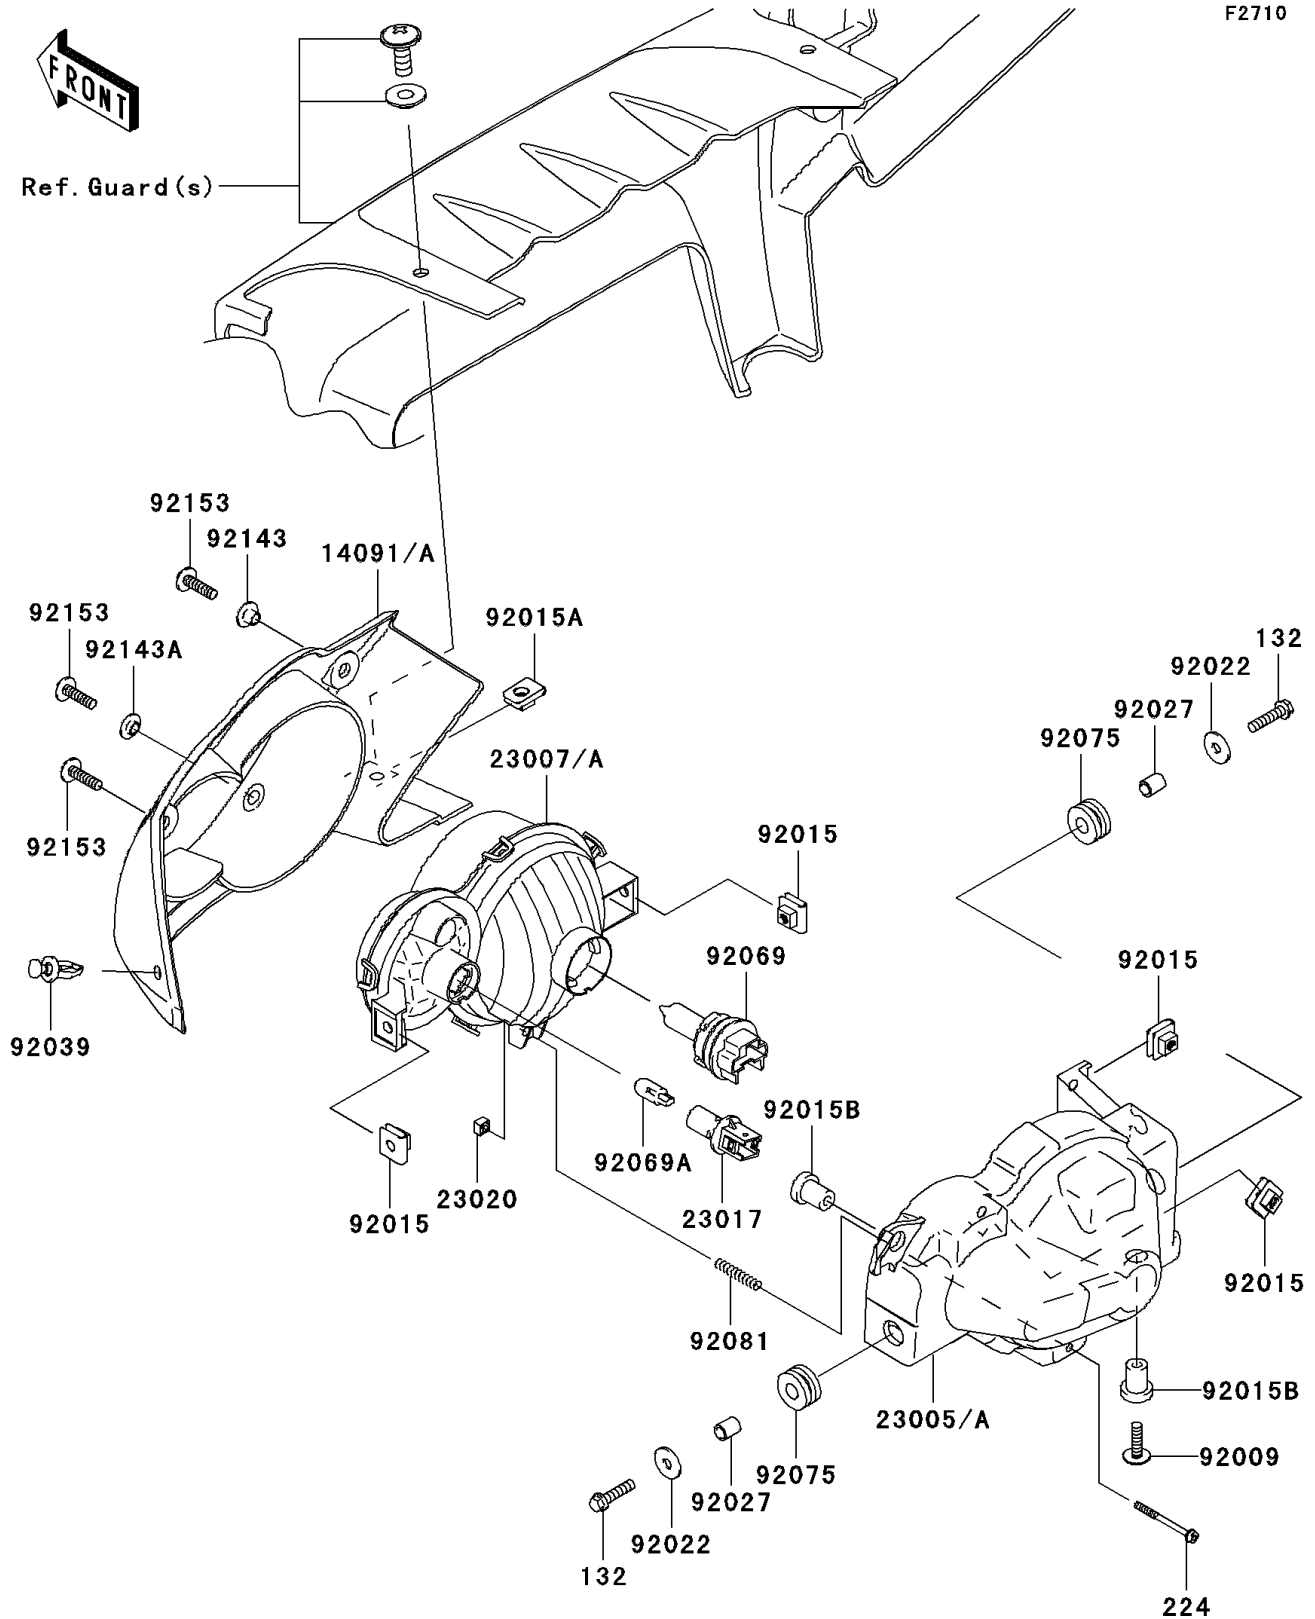

## 2005 Brute Force® 750 4x4i Realtree Hardwoods Green® HD™ PARTS DIAGRAM

Headlight(s)

F2710

## 2005 Brute Force® 750 4x4i Realtree Hardwoods Green® HD™ PARTS LIST

Headlight(s)

ITEM NAME	PART NUMBER	QUANTITY
BOLT-FLANGED-SMALL,6X25 (Ref # 132)	132H0625	1
SCREW-PAN-WP-CROS,4X45 (Ref # 224)	224D0445	1
COVER,HEAD LAMP,LH,F.BLACK (Ref # 14091)	14091-0132-6Z	1
COVER,HEAD LAMP,RH,F.BLACK (Ref # 14091A)	14091-0133-6Z	1
BODY-COMP-HEAD LAMP,LH (Ref # 23005)	23005-0006	1
BODY-COMP-HEAD LAMP,RH (Ref # 23005A)	23005-0007	1
LENS-COMP,HEAD LAMP,LH (Ref # 23007)	23007-0024	1
LENS-COMP,HEAD LAMP,RH (Ref # 23007A)	23007-0025	1
SOCKET,HEAD LAMP (Ref # 23017)	23017-0001	1
NUT,4MM,FOCUS ADJUST (Ref # 23020)	23020-018	1
SCREW,6X22 (Ref # 92009)	92009-1664	1
NUT,6MM (Ref # 92015)	92015-1094	1
NUT,6MM (Ref # 92015A)	92015-1602	1
NUT,RUBBER,6MM (Ref # 92015B)	92015-1692	1
WASHER,6.5X20X1.6 (Ref # 92022)	92022-125	1
COLLAR,6.8X10X12 (Ref # 92027)	92027-162	1
RIVET (Ref # 92039)	92039-1229	1
BULB,12V 40/40W (Ref # 92069)	92069-0005	1
BULB,12V 5W (Ref # 92069A)	92069-0006	1
DAMPER (Ref # 92075)	92075-1690	1
SPRING,FOCUS ADJUST (Ref # 92081)	92081-1896	1
COLLAR (Ref # 92143)	92143-1057	1
COLLAR (Ref # 92143A)	92143-1087	1
BOLT,SOCKET,6X22 (Ref # 92153)	92153-0574	1