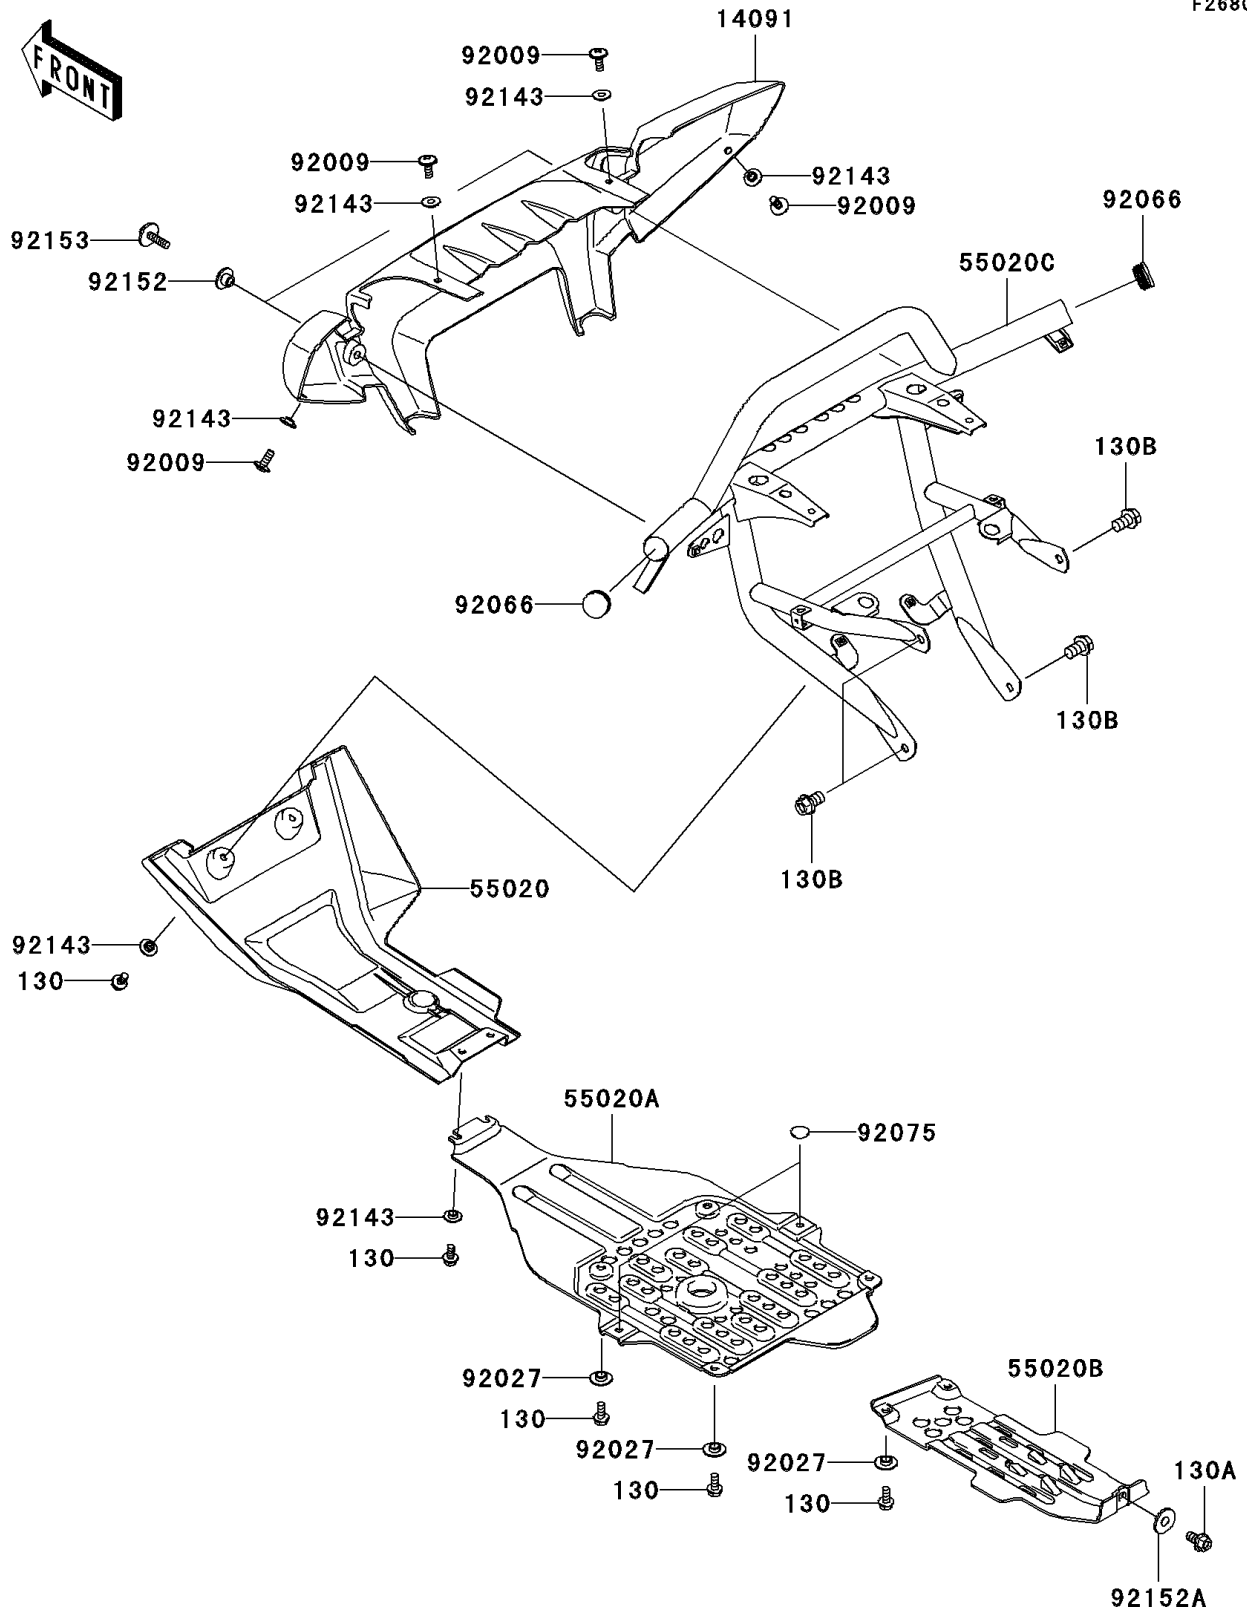

## 2005 Brute Force® 750 4x4i Realtree Hardwoods Green® HD™ PARTS DIAGRAM

Guard(s)

F2680

## 2005 Brute Force® 750 4x4i Realtree Hardwoods Green® HD™ PARTS LIST

Guard(s)

ITEM NAME	PART NUMBER	QUANTITY
BOLT-FLANGED,6X14 (Ref # 130)	130J0614	1
BOLT-FLANGED,8X14 (Ref # 130A)	130J0814	1
BOLT-FLANGED,10X16 (Ref # 130B)	130J1016	1
COVER,FRONT BUMPER,F.BLACK (Ref # 14091)	14091-0291-6Z	1
GUARD,FRONT SKID,F.BLACK (Ref # 55020)	55020-0064-6Z	1
GUARD,ENGINE (Ref # 55020A)	55020-0065	1
GUARD,REAR GEAR BOX (Ref # 55020B)	55020-0105	1
GUARD,FRONT,M.GRAYSTONE (Ref # 55020C)	55020-0149-379	1
SCREW,6X16 (Ref # 92009)	92009-1621	1
COLLAR,L=4.7 (Ref # 92027)	92027-1964	1
PLUG (Ref # 92066)	92066-0035	1
DAMPER,RUBBER (Ref # 92075)	92075-261	1
COLLAR (Ref # 92143)	92143-1087	1
COLLAR (Ref # 92152)	92152-0181	1
COLLAR (Ref # 92152A)	92152-0198	1
BOLT,SOCKET,6X22 (Ref # 92153)	92153-0665	1