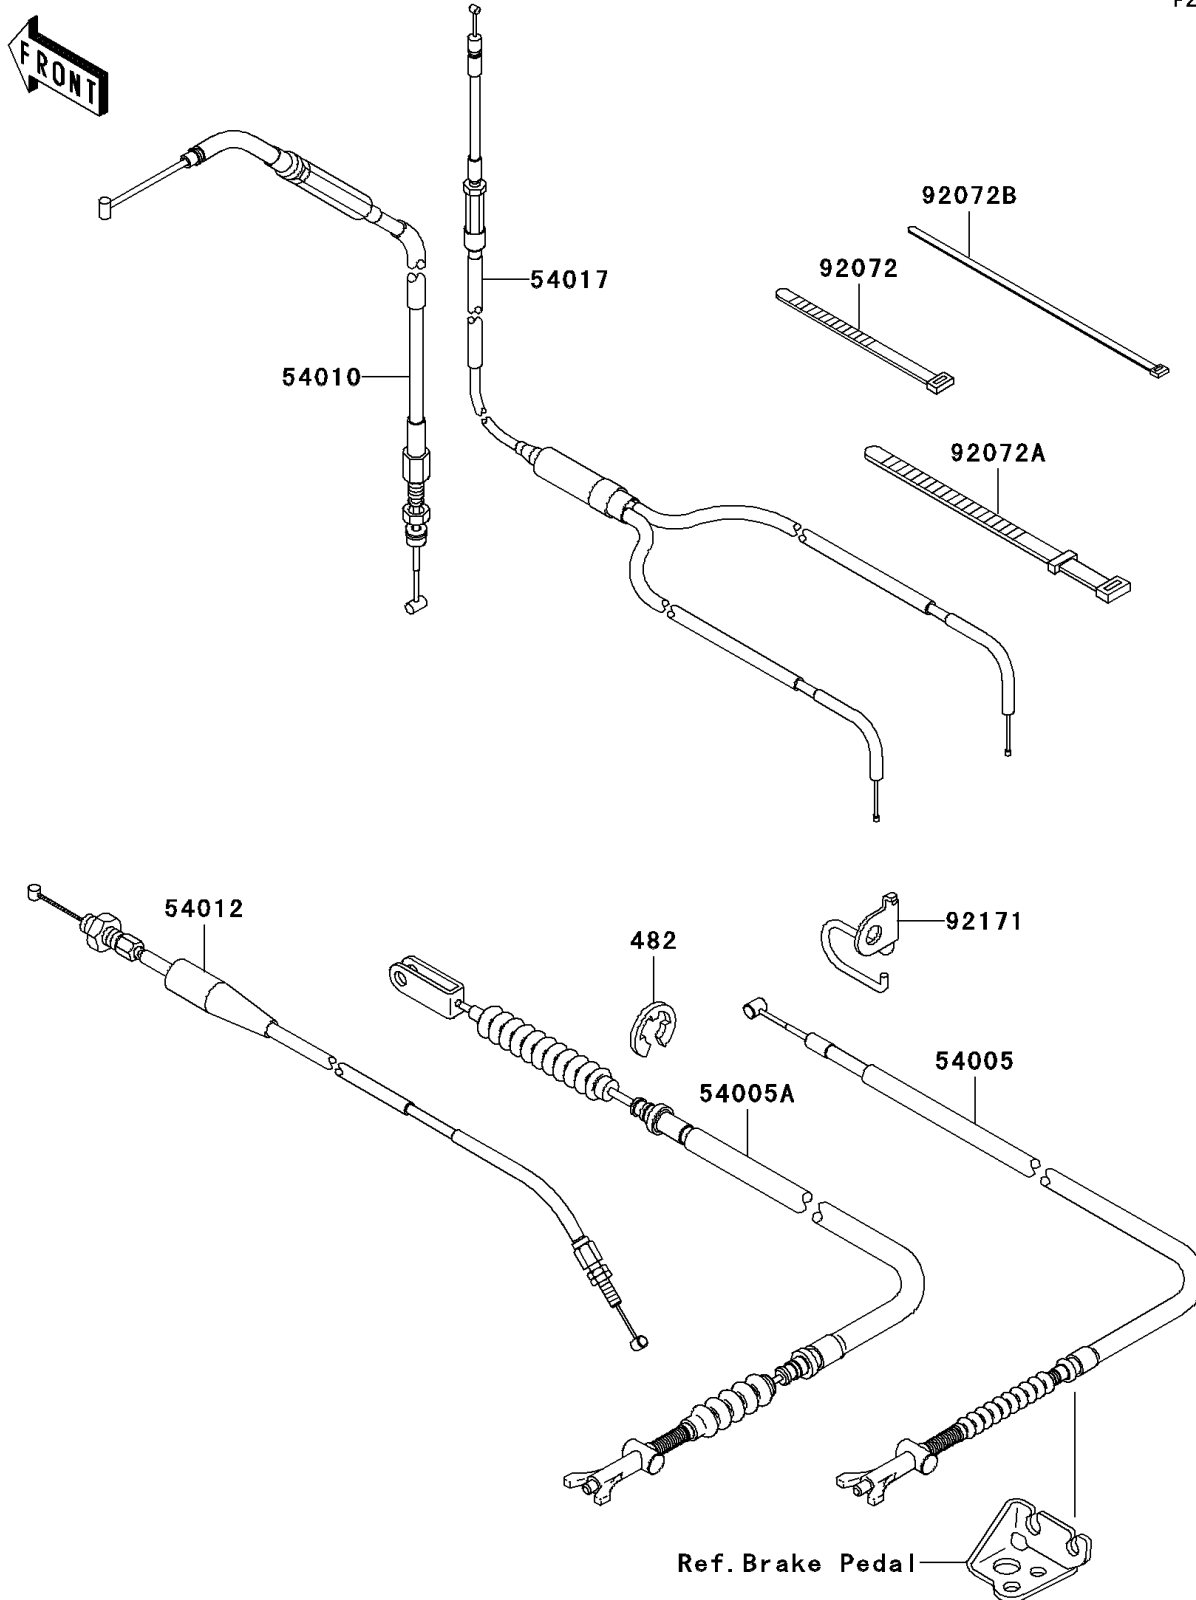

## 2005 Brute Force® 750 4x4i Realtree Hardwoods Green® HD™ PARTS DIAGRAM

Cables

F2540

## 2005 Brute Force® 750 4x4i Realtree Hardwoods Green® HD™ PARTS LIST

Cables

ITEM NAME	PART NUMBER	QUANTITY
CIRCLIP-TYPE-E,8MM (Ref # 482)	482L8000	1
CABLE-BRAKE,PARKING (Ref # 54005)	54005-0005	1
CABLE-BRAKE,FOOT (Ref # 54005A)	54005-0009	1
CABLE,FRONT DIFF LOCK (Ref # 54010)	54010-0009	1
CABLE-THROTTLE (Ref # 54012)	54012-0108	1
CABLE-STARTER (Ref # 54017)	54017-0006	1
BAND,L=123 (Ref # 92072)	92072-030	1
BAND,L=186 (Ref # 92072A)	92072-056	1
BAND,L=188 (Ref # 92072B)	92072-1239	1
CLAMP,BRAKE CABLE (Ref # 92171)	92171-0228	1