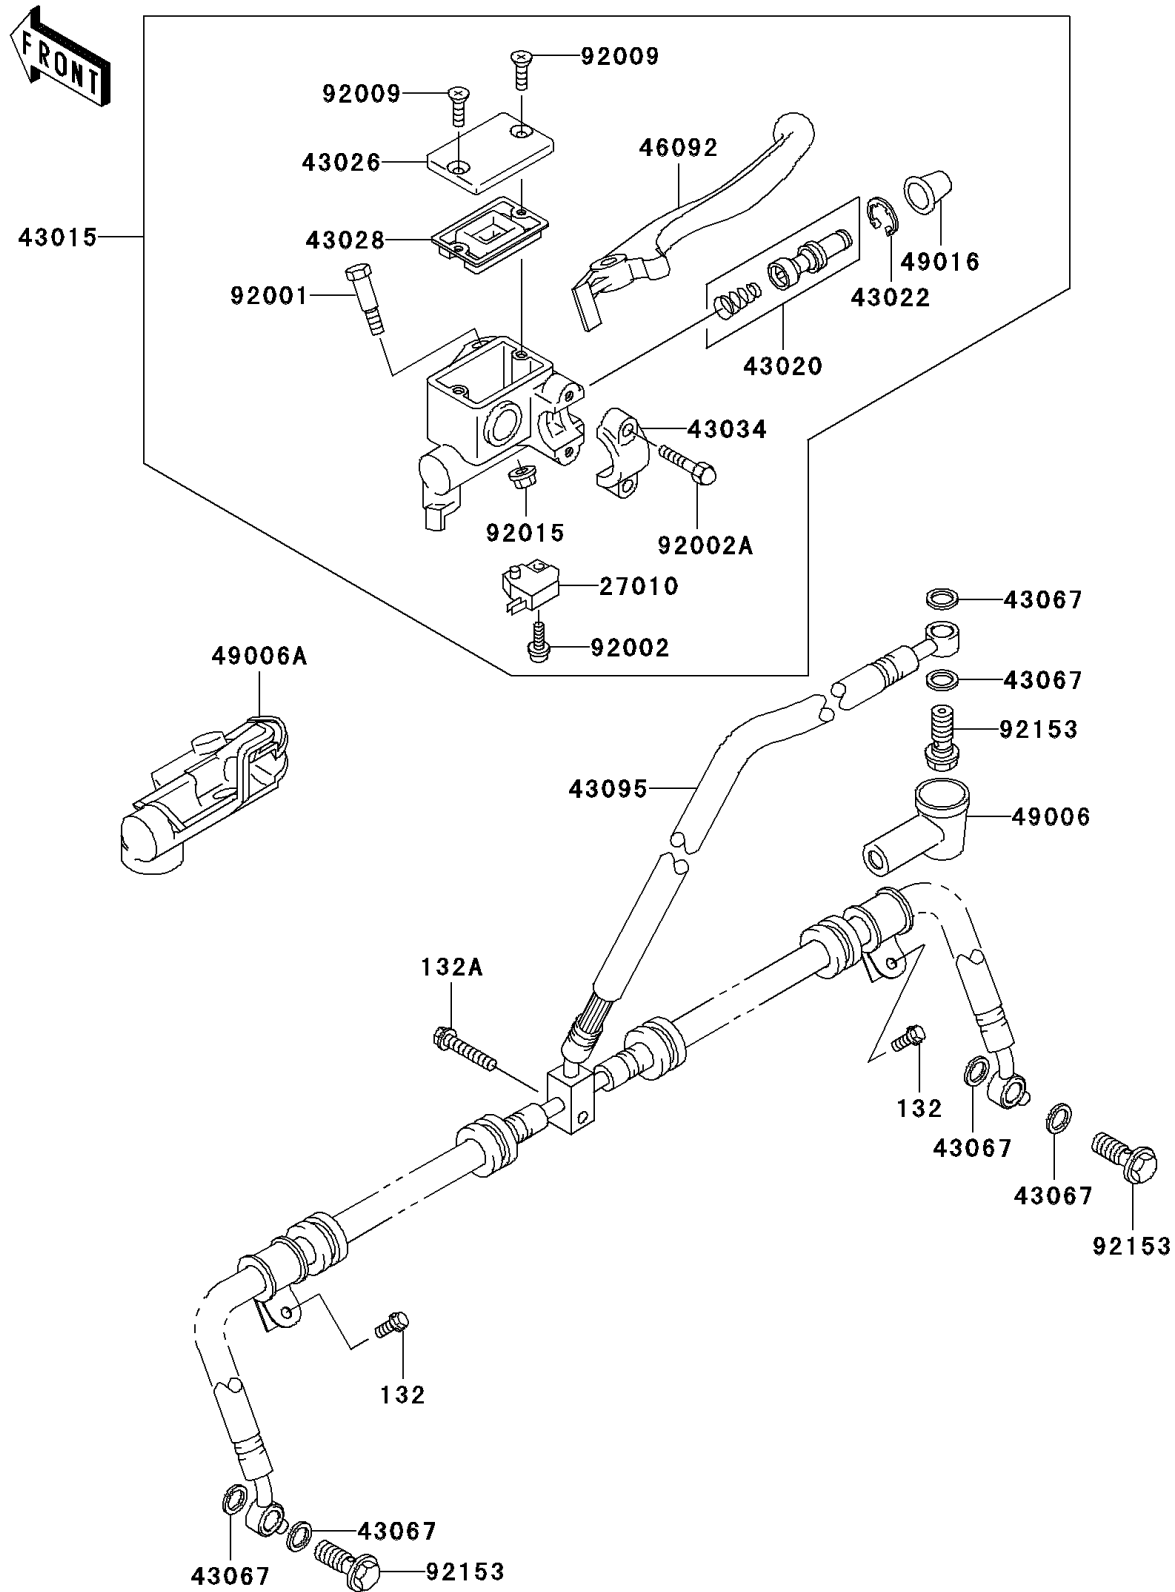

2005 Brute Force® 750 4x4i Realtree Hardwoods Green® HD™ PARTS DIAGRAM

Front Master Cylinder

F2291

2005 Brute Force® 750 4x4i Realtree Hardwoods Green® HD™ PARTS LIST

Front Master Cylinder

ITEM NAME	PART NUMBER	QUANTITY
BOLT-FLANGED-SMALL,5X12 (Ref # 132)	132J0512	1
BOLT-FLANGED-SMALL,6X30 (Ref # 132A)	132J0630	1
SWITCH,BRAKE (Ref # 27010)	27010-0025	1
CYLINDER-ASSY-MASTER,FR (Ref # 43015)	43015-0036	1
PISTON-COMP-BRAKE,FR (Ref # 43020)	43020-1054	1
STOPPER-BRAKE,PISTON (Ref # 43022)	43022-1010	1
CAP-BRAKE (Ref # 43026)	43026-1074	1
DIAPHRAGM (Ref # 43028)	43028-1061	1
HOLDER-BRAKE,MASTER CYLINDER (Ref # 43034)	43034-1016	1
WASHER,10.5X15X1.5 (Ref # 43067)	43067-001	1
HOSE-BRAKE,FR (Ref # 43095)	43095-0078	1
LEVER-GRIP,FRONT BRAKE (Ref # 46092)	46092-1208	1
BOOT,DUST (Ref # 49006)	49006-1040	1
BOOT,RH (Ref # 49006A)	49006-1338	1
COVER-SEAL,MASTER CYLINDER (Ref # 49016)	49016-1044	1
BOLT,FRONT BRAKE LEVER (Ref # 92001)	92001-1728	1
BOLT,SCREW,4X12 (Ref # 92002)	92002-1323	1
BOLT (Ref # 92002A)	92002-1894	1
SCREW,4MM (Ref # 92009)	92009-1458	1
NUT,FLANGED,6MM,BLACK (Ref # 92015)	92015-1233	1
BOLT,OIL,L=23 (Ref # 92153)	92153-0627	1