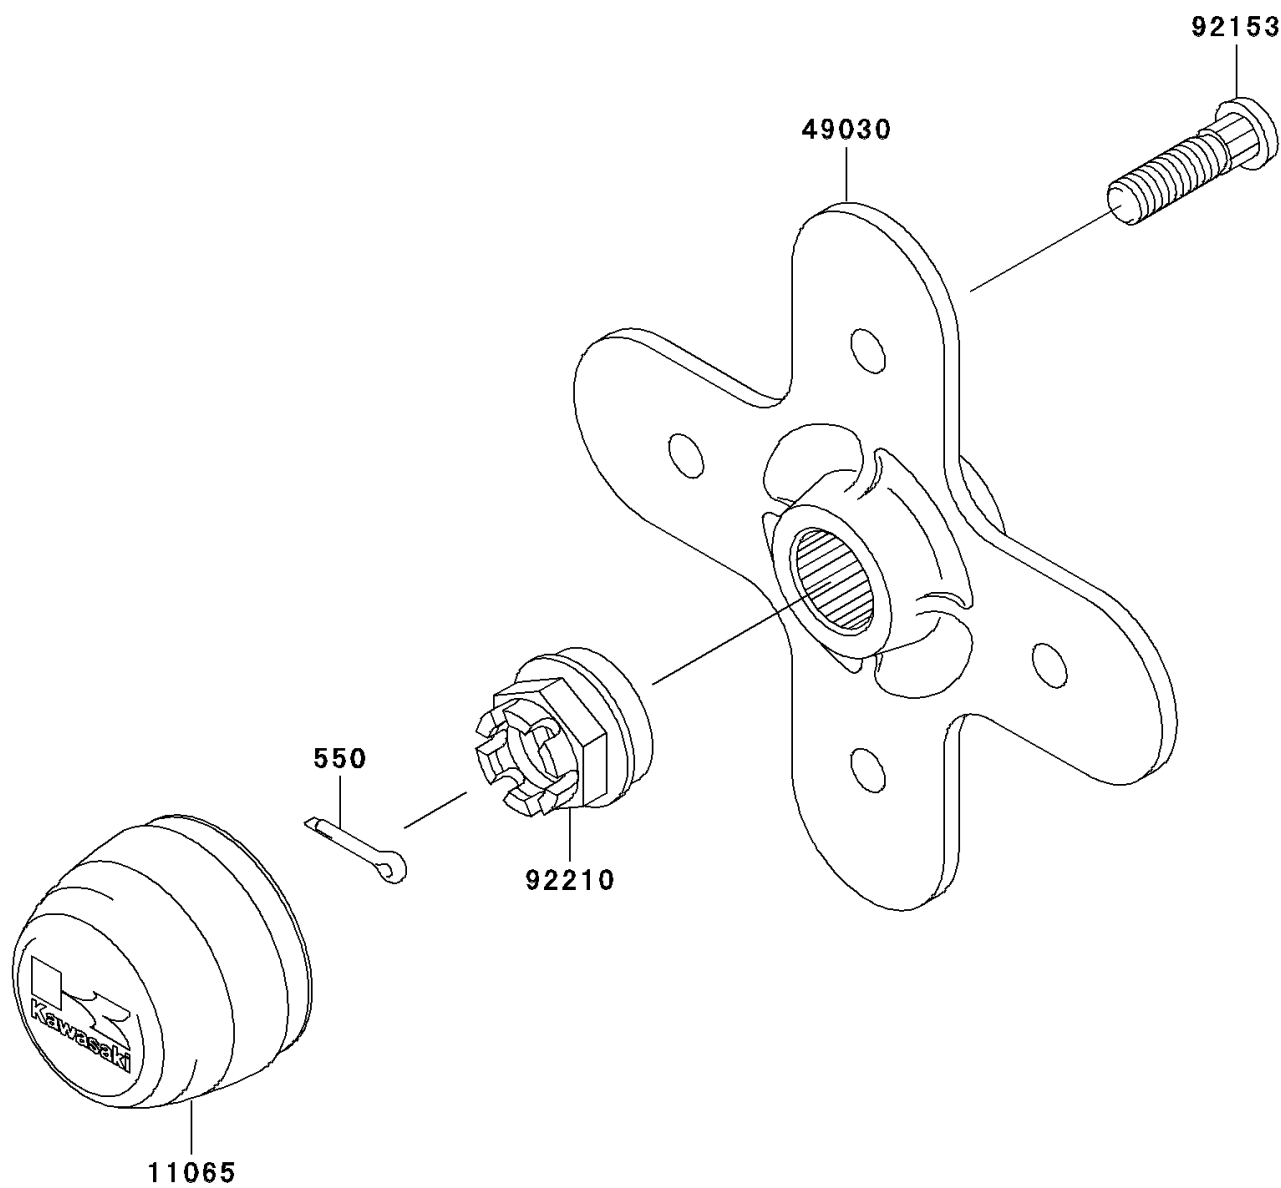

2005 Brute Force® 750 4x4i Realtree Hardwoods Green® HD™ PARTS DIAGRAM

Rear Hub

F2240

2005 Brute Force® 750 4x4i Realtree Hardwoods Green® HD™ PARTS LIST

Rear Hub

ITEM NAME	PART NUMBER	QUANTITY
PIN-COTTER,4.0X25 (Ref # 550)	550D4025	1
CAP,WHEEL (Ref # 11065)	11065-0108	1
HUB,RR (Ref # 49030)	49030-0009	1
BOLT,10X36.5 (Ref # 92153)	92153-0890	1
NUT,CASTLE,20MM (Ref # 92210)	92210-1381	1