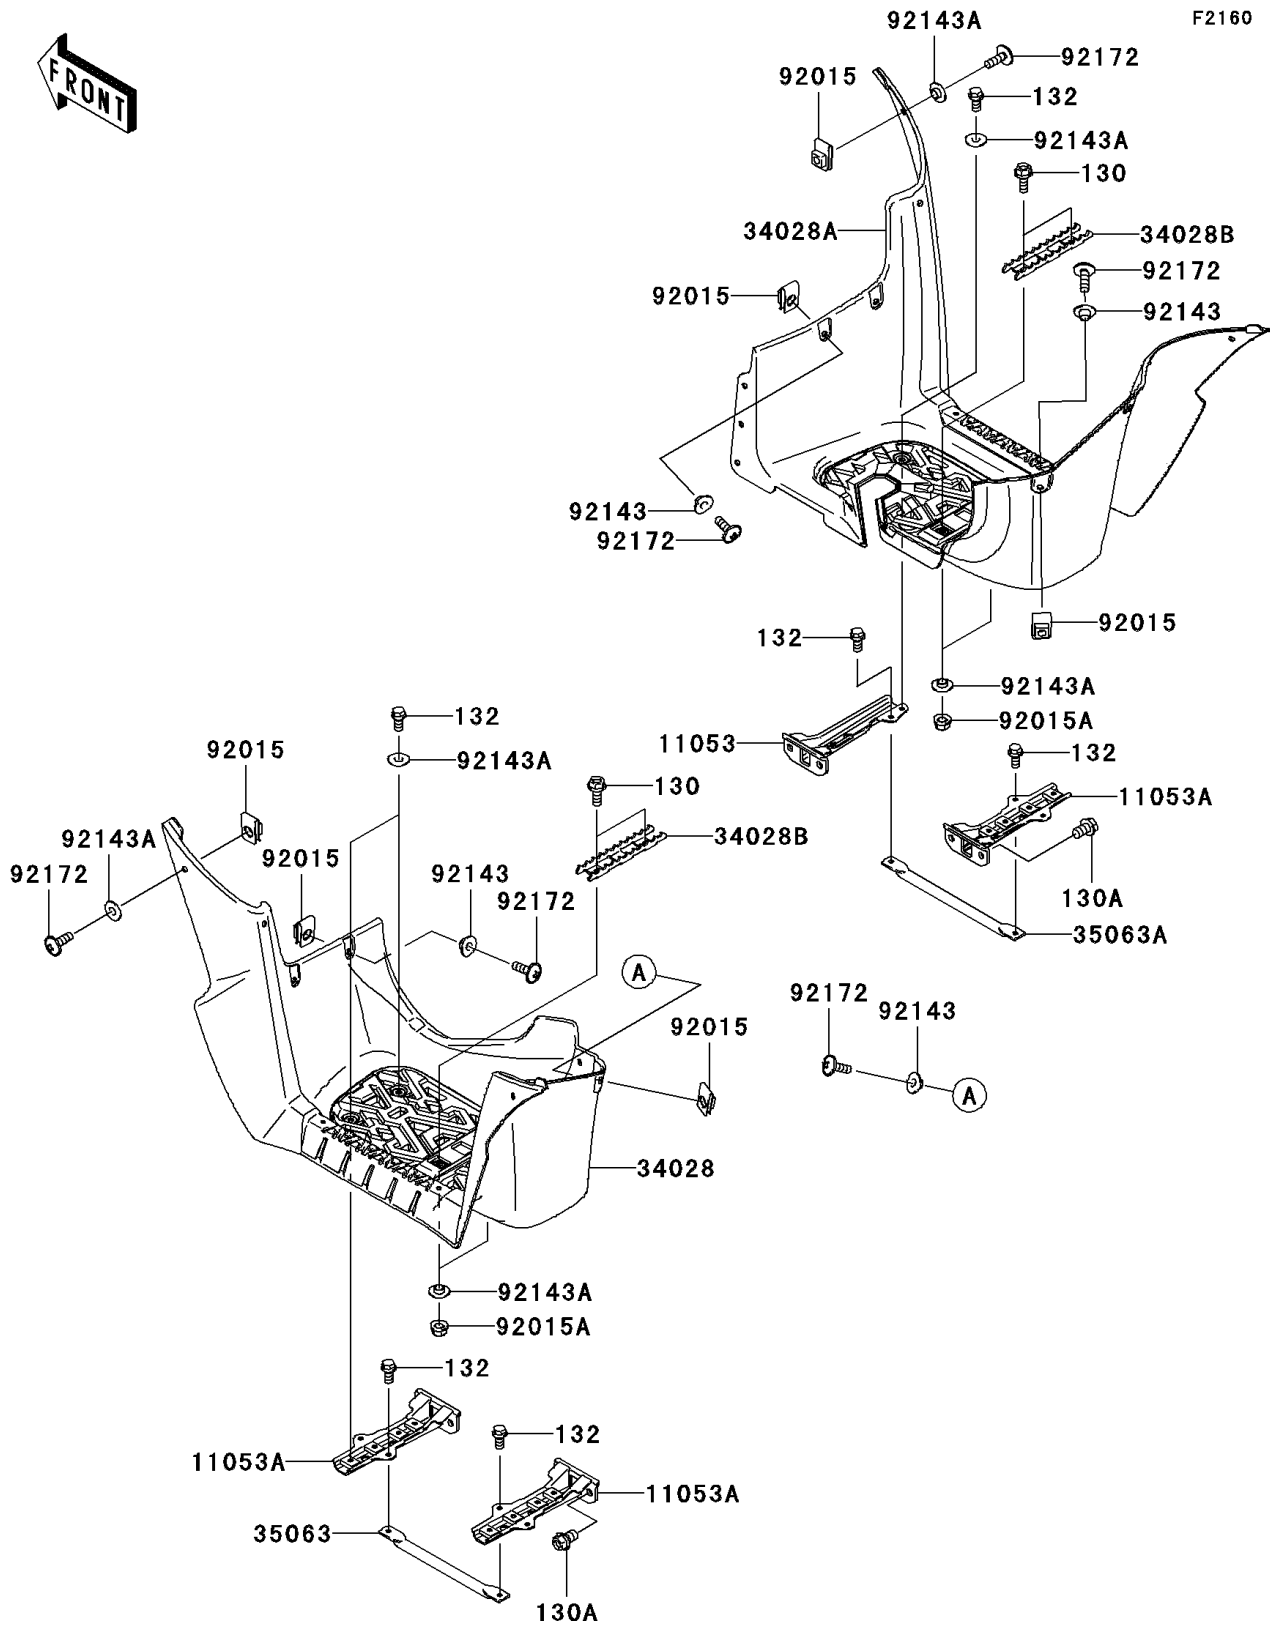

2005 Brute Force® 750 4x4i Realtree Hardwoods Green® HD™ PARTS DIAGRAM

Footrests

2005 Brute Force® 750 4x4i Realtree Hardwoods Green® HD™ PARTS LIST

Footrests

ITEM NAME	PART NUMBER	QUANTITY
BOLT-FLANGED,6X16 (Ref # 130)	130J0616	1
BOLT-FLANGED,10X16 (Ref # 130A)	130J1016	1
BOLT-FLANGED-SMALL,6X12 (Ref # 132)	132J0612	1
BRACKET,FOOT BOARD,RH (Ref # 11053)	11053-0994	1
BRACKET,FOOT BOARD (Ref # 11053A)	11053-0996	1
STEP,FOOT BOARD,LH,F.BLACK (Ref # 34028)	34028-0021-6Z	1
STEP,FOOT BOARD,RH,F.BLACK (Ref # 34028A)	34028-0022-6Z	1
STEP,FOOT PEG,F.BLACK (Ref # 34028B)	34028-1487-21	1
STAY,STEP,LH (Ref # 35063)	35063-0098	1
STAY,STEP,RH (Ref # 35063A)	35063-0099	1
NUT,6MM (Ref # 92015)	92015-1602	1
NUT,LOCK,FLANGED,6MM (Ref # 92015A)	92015-1603	1
COLLAR (Ref # 92143)	92143-1057	1
COLLAR (Ref # 92143A)	92143-1087	1
SCREW,6X18 (Ref # 92172)	92172-0002	1