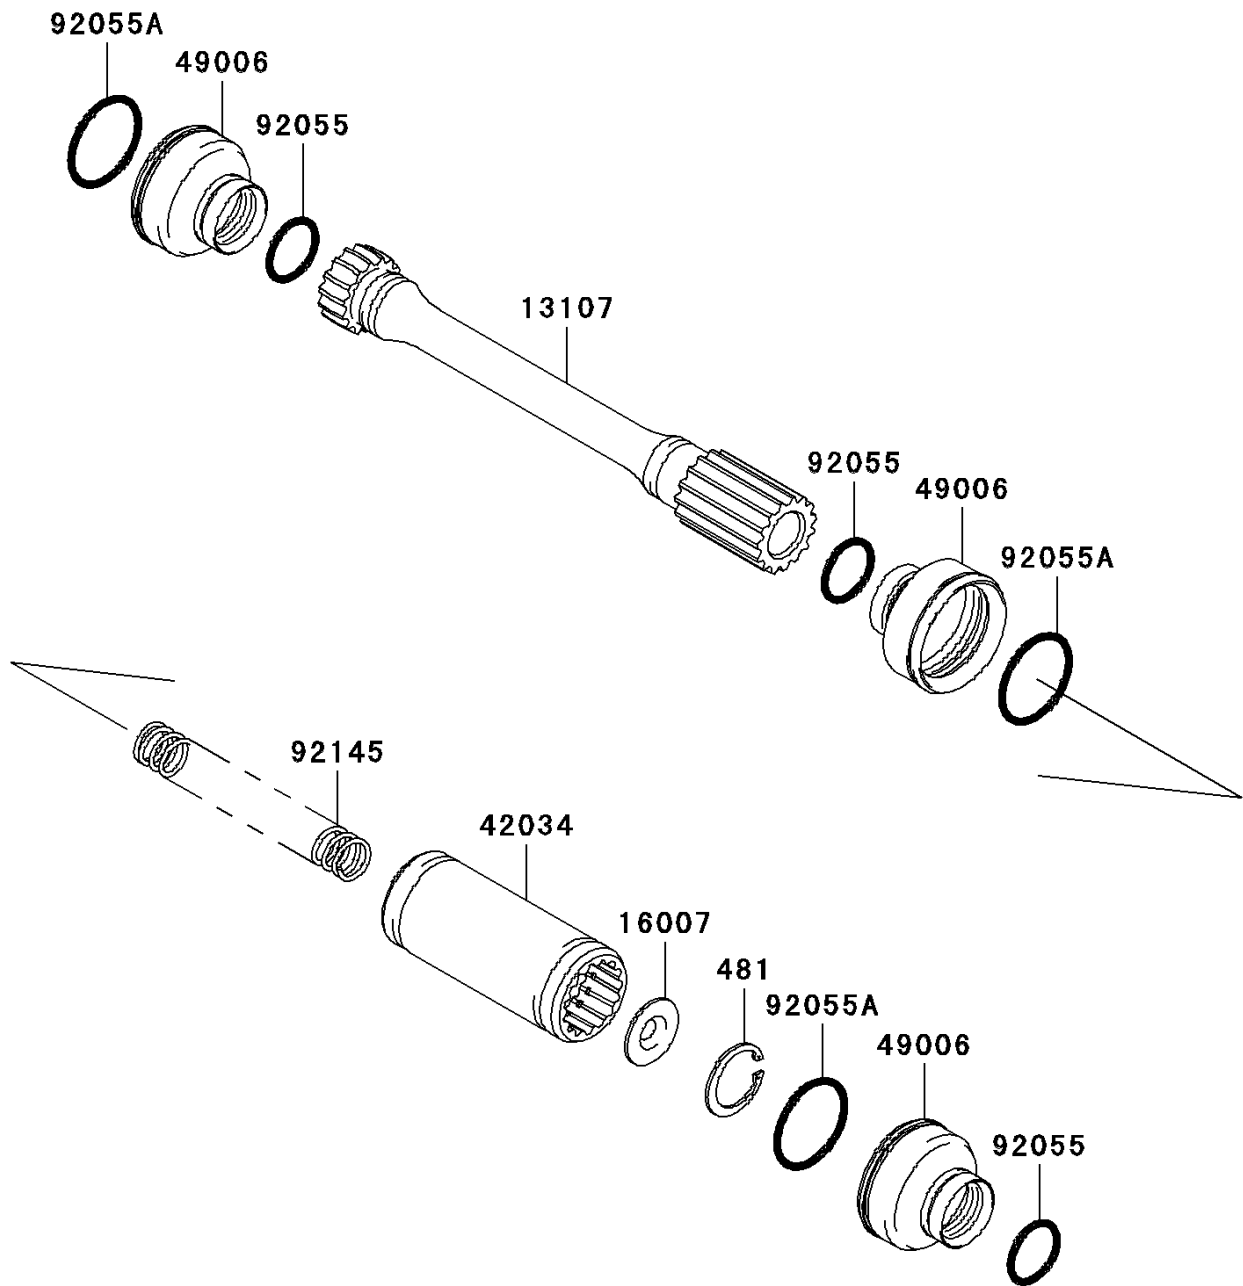

2005 Brute Force® 750 4x4i Realtree Hardwoods Green® HD™ PARTS DIAGRAM

Drive Shaft-Propeller

E3135

2005 Brute Force® 750 4x4i Realtree Hardwoods Green® HD™ PARTS LIST

Drive Shaft-Propeller

ITEM NAME	PART NUMBER	QUANTITY
CIRCLIP-TYPE-C,25MM (Ref # 481)	481J2500	1
SHAFT,FR PROPELLER SHAFT (Ref # 13107)	13107-1505	1
SEAT-SPRING,PROPELLER SHAFT (Ref # 16007)	16007-1205	1
COUPLING,PROPELLER (Ref # 42034)	42034-1193	1
BOOT (Ref # 49006)	49006-1362	1
RING-O,18X24X3 (Ref # 92055)	92055-1633	1
RING-O,30X35X2.5 (Ref # 92055A)	92055-1693	1
SPRING,PROPELLER SHAFT (Ref # 92145)	92145-1304	1