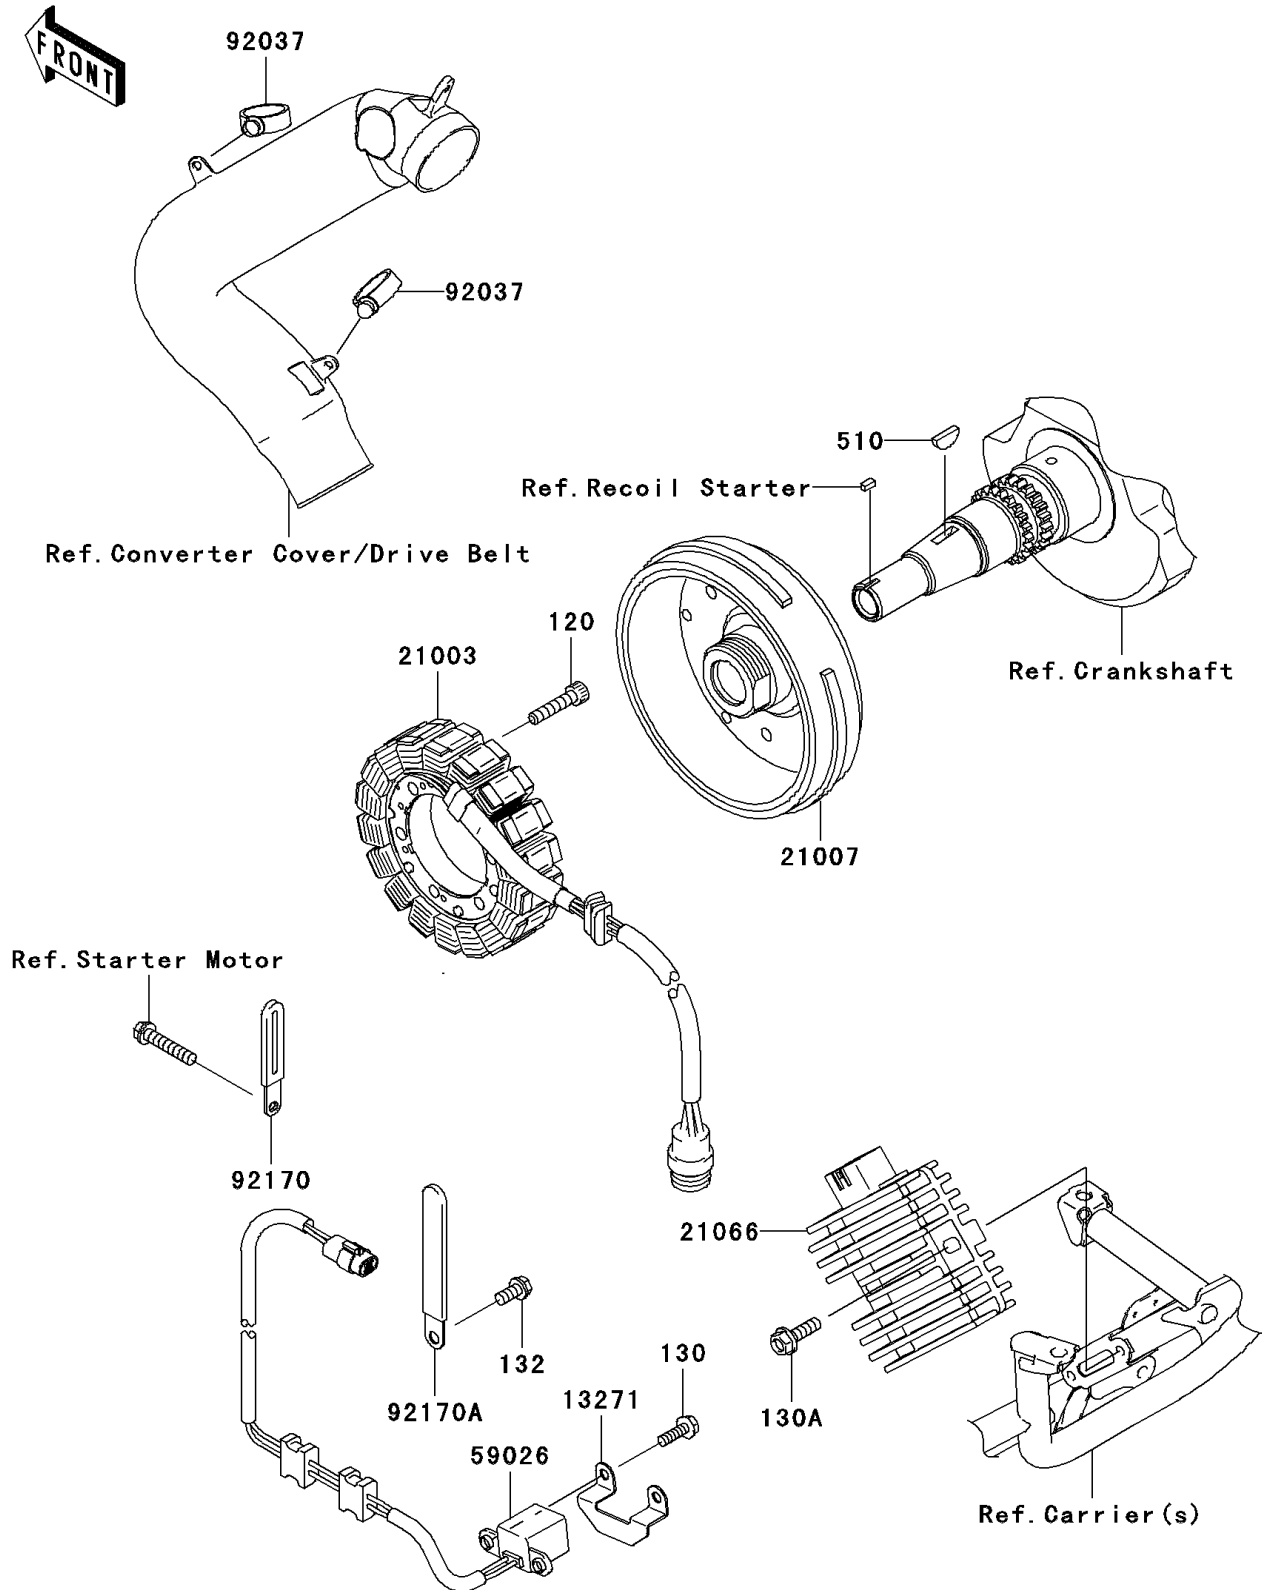

## 2005 Brute Force® 750 4x4i Realtree Hardwoods Green® HD™ PARTS DIAGRAM

Generator

E1810

## 2005 Brute Force® 750 4x4i Realtree Hardwoods Green® HD™ PARTS LIST

Generator

ITEM NAME	PART NUMBER	QUANTITY
BOLT-SOCKET,6X28 (Ref # 120)	120P0628	1
BOLT-FLANGED,5X16 (Ref # 130)	130G0516	1
BOLT-FLANGED,6X20 (Ref # 130A)	130J0620	1
BOLT-FLANGED-SMALL,6X12 (Ref # 132)	132Y0612	1
KEY-WOODRUFF (Ref # 510)	510A4200	1
PLATE (Ref # 13271)	13271-1369	1
STATOR (Ref # 21003)	21003-0012	1
ROTOR (Ref # 21007)	21007-0013	1
REGULATOR-VOLTAGE (Ref # 21066)	21066-1127	1
COIL-PULSING (Ref # 59026)	59026-0005	1
CLAMP,HOSE (Ref # 92037)	92037-1827	1
CLAMP (Ref # 92170)	92170-1514	1
CLAMP (Ref # 92170A)	92170-1925	1