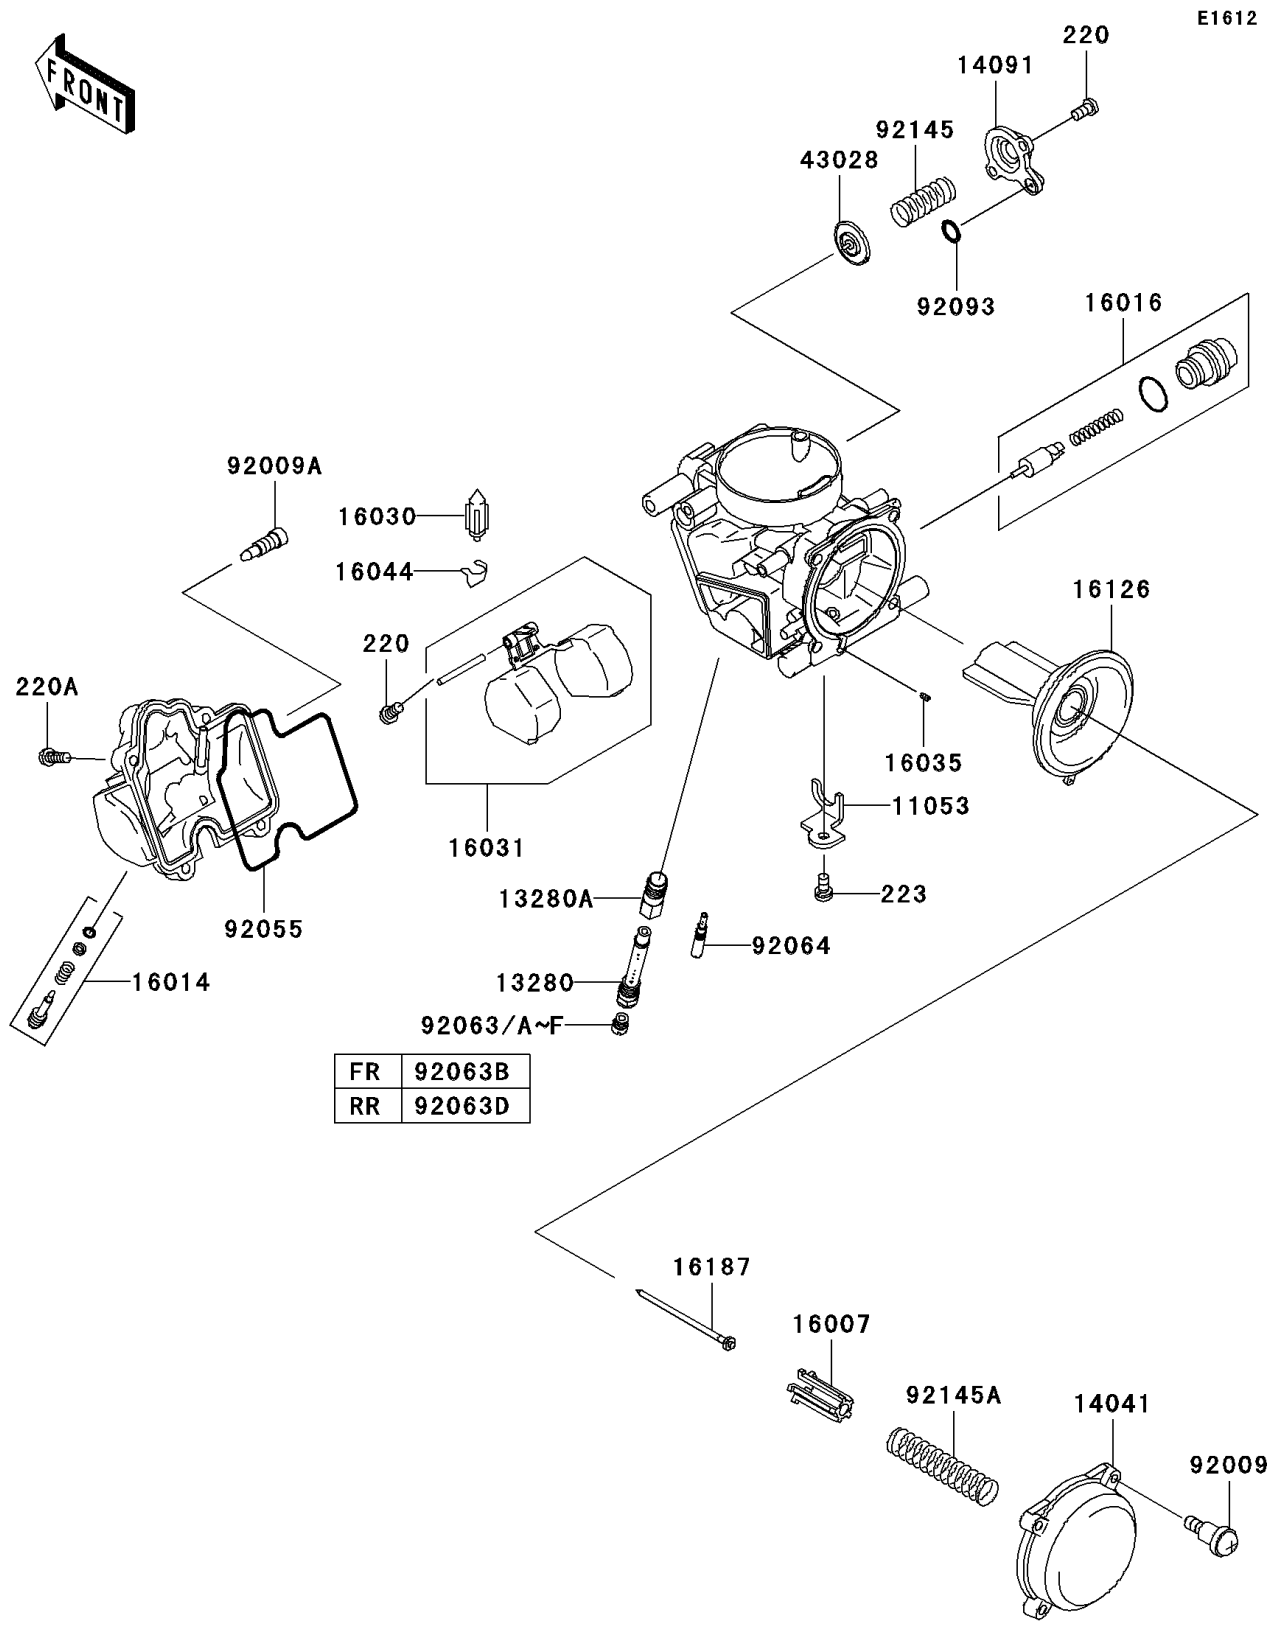

## 2005 Brute Force® 750 4x4i Realtree Hardwoods Green® HD™ PARTS DIAGRAM

Carburetor Parts

## 2005 Brute Force® 750 4x4i Realtree Hardwoods Green® HD™ PARTS LIST

### Carburetor Parts

ITEM NAME	PART NUMBER	QUANTITY
SCREW-PAN-CROS,4X8 (Ref # 220)	220D0408	1
SCREW-PAN-CROS,4X14 (Ref # 220A)	220D0414	1
SCREW-PAN-WS-CROS,4X8 (Ref # 223)	223D0408	1
BRACKET (Ref # 11053)	11053-1606	1
HOLDER (Ref # 13280)	13280-0115	1
HOLDER,JET (Ref # 13280A)	13280-1096	1
CAP-CHAMBER,MIXING (Ref # 14041)	14041-1091	1
COVER,AIR CUT VALVE (Ref # 14091)	14091-1246	1
SEAT-SPRING,VALVE (Ref # 16007)	16007-1117	1
SCREW-PILOT AIR (Ref # 16014)	16014-0009	1
PLUNGER (Ref # 16016)	16016-1117	1
VALVE-FLOAT (Ref # 16030)	16030-1007	1
FLOAT (Ref # 16031)	16031-1097	1
JET-AIR,LEAK (Ref # 16035)	16035-1055	1
CLAMP,FLOAT VALVE (Ref # 16044)	16044-007	1
VALVE (Ref # 16126)	16126-0015	1
NEEDLE-JET,NFKL (Ref # 16187)	16187-0156	1
DIAPHRAGM,AIR CUT VALVE (Ref # 43028)	43028-1085	1
SCREW,4X4.4 (Ref # 92009)	92009-1549	1
SCREW,DRAIN,6X0.75 (Ref # 92009A)	92009-1551	1
RING-O,FLOAT CHAMBER (Ref # 92055)	92055-1589	1
JET-MAIN,#148 (Ref # 92063)	92063-1324	1
JET-MAIN,#150 (Ref # 92063A)	92063-1330	1
JET-MAIN,#152 (Ref # 92063B)	92063-1331	1
JET-MAIN,#155 (Ref # 92063C)	92063-1332	1
JET-MAIN,#158 (Ref # 92063D)	92063-1344	1
JET-MAIN,#160 (Ref # 92063E)	92063-1345	1
JET-MAIN,#162 (Ref # 92063F)	92063-1346	1
JET-PILOT,#38 (Ref # 92064)	92064-0011	1

## 2005 Brute Force® 750 4x4i Realtree Hardwoods Green® HD™ PARTS LIST

Carburetor Parts

ITEM NAME	PART NUMBER	QUANTITY
SEAL,"U"RING (Ref # 92093)	92093-1046	1
SPRING,AIR CUT VALVE (Ref # 92145)	92145-0097	1
SPRING (Ref # 92145A)	92145-0267	1