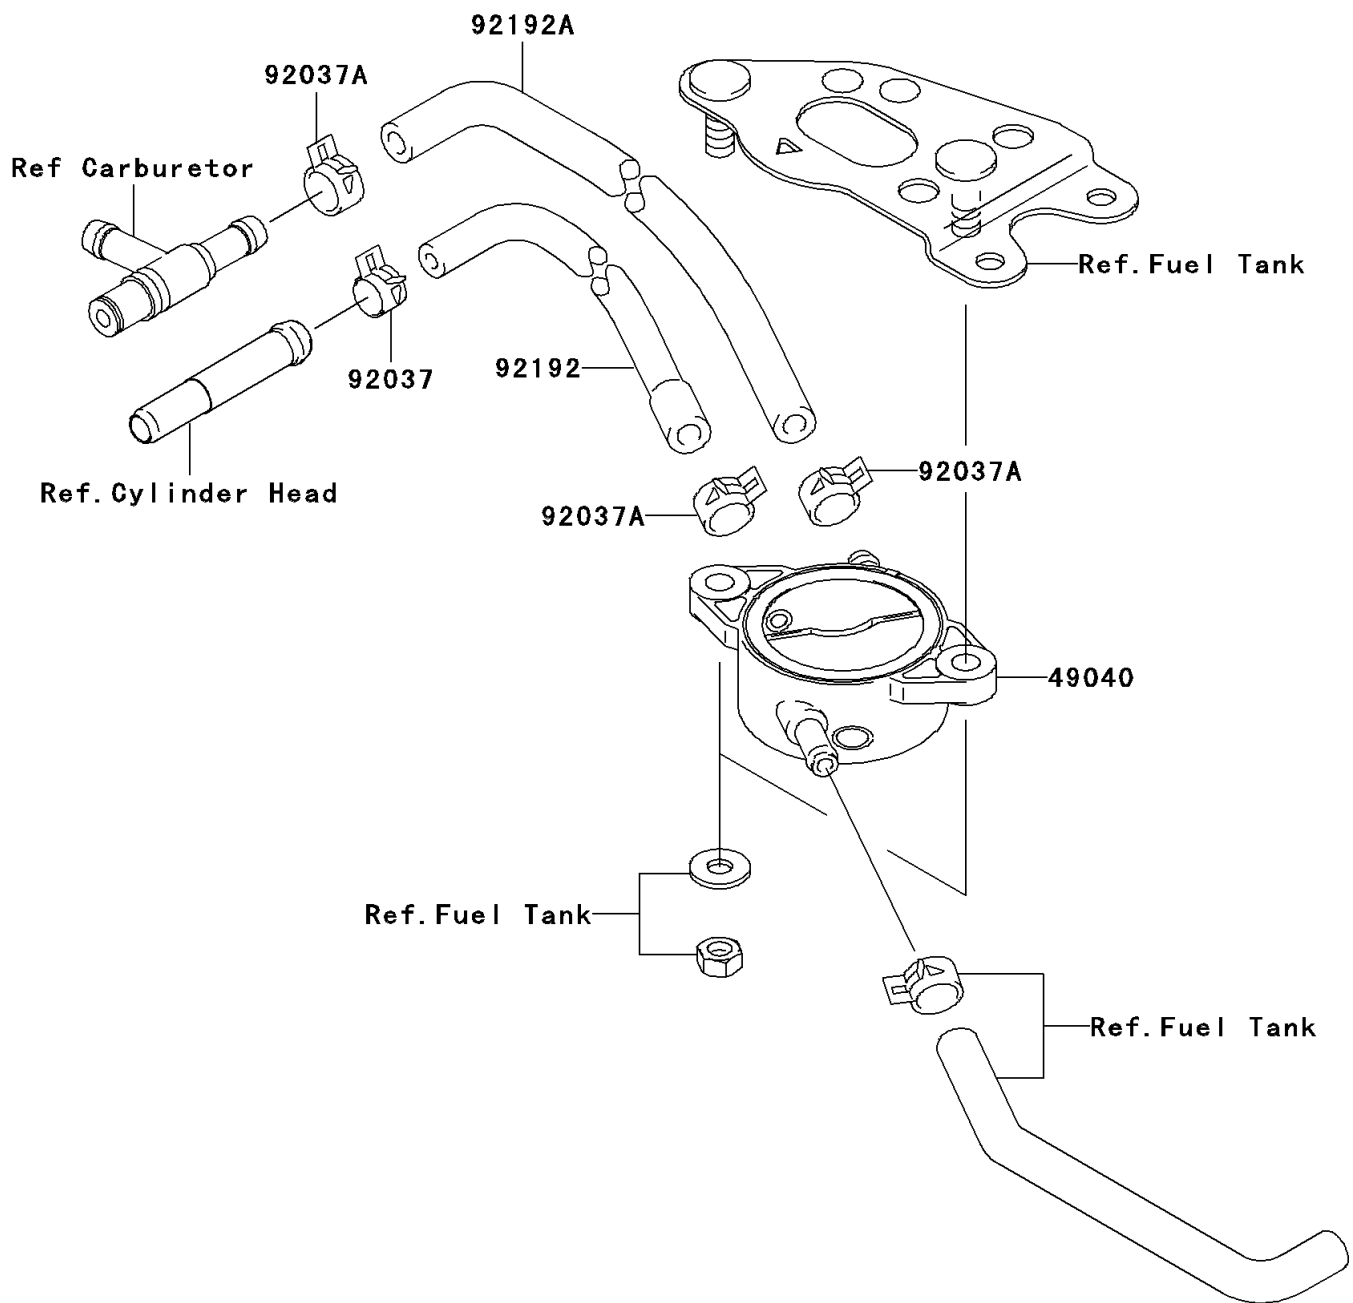

2005 Brute Force® 750 4x4i Realtree Hardwoods Green® HD™ PARTS DIAGRAM

Fuel Pump

E1520

2005 Brute Force® 750 4x4i Realtree Hardwoods Green® HD™ PARTS LIST

Fuel Pump

ITEM NAME	PART NUMBER	QUANTITY
PUMP-FUEL (Ref # 49040)	49040-0005	1
CLAMP,TUBE (Ref # 92037)	92037-1461	1
CLAMP,TUBE (Ref # 92037A)	92037-1505	1
TUBE,L=510,BLUE STRIPE (Ref # 92192)	92192-0060	1
TUBE,5.8X10.8X580 (Ref # 92192A)	92192-0182	1