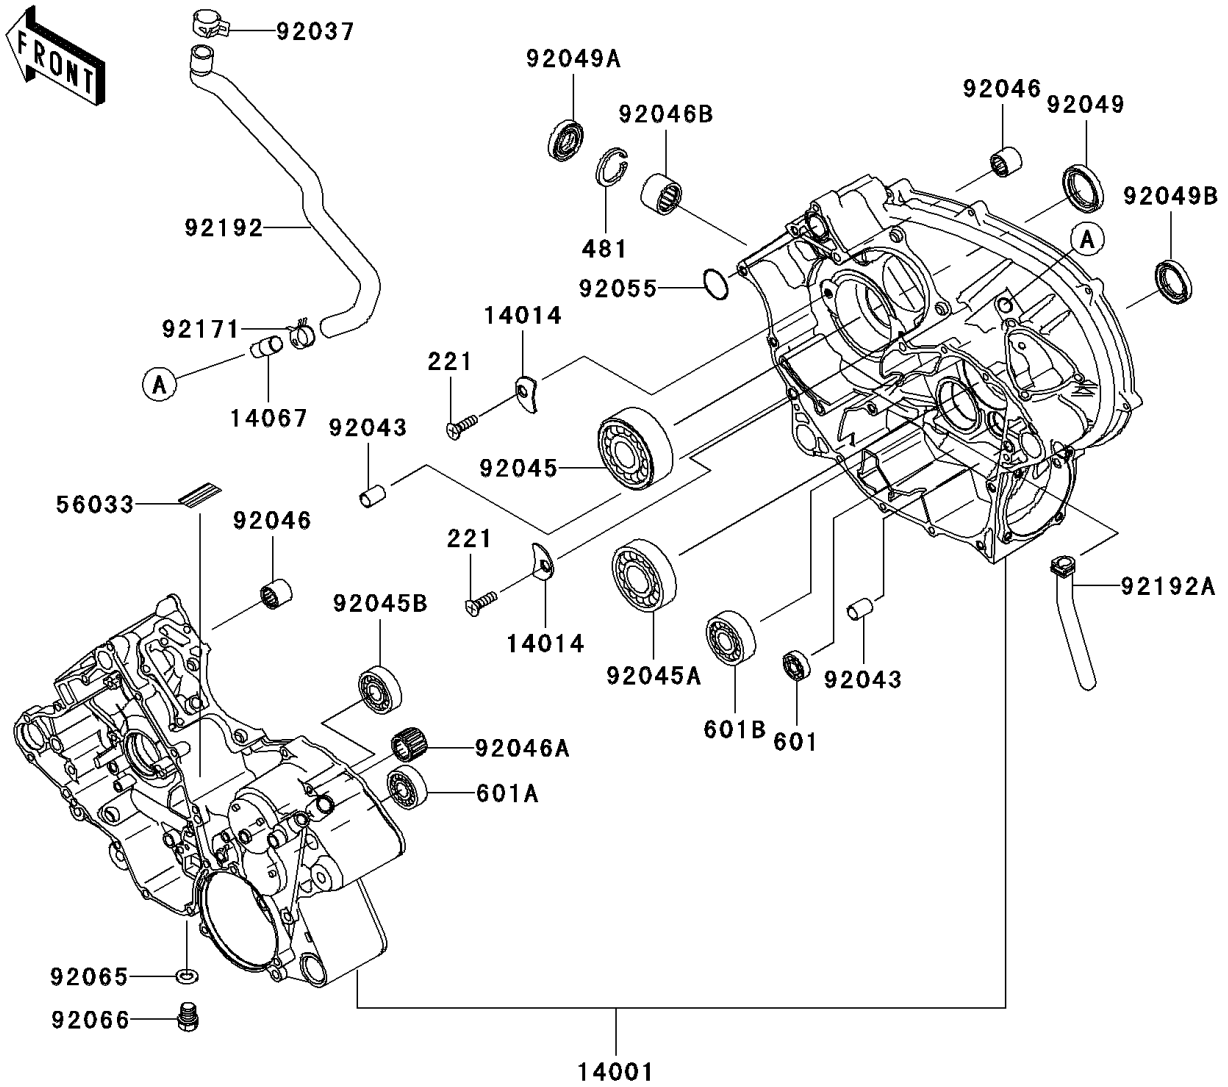

2005 Brute Force® 750 4x4i Realtree Hardwoods Green® HD™ PARTS DIAGRAM

Crankcase

E1411

2005 Brute Force® 750 4x4i Realtree Hardwoods Green® HD™ PARTS LIST

Crankcase

ITEM NAME	PART NUMBER	QUANTITY
BOLT-FLANGED-SMALL,6X40 (Ref # 132)	132Y0640	1
BOLT-FLANGED-SMALL,6X65 (Ref # 132A)	132Y0665	1
BOLT-FLANGED-SMALL,8X110 (Ref # 132B)	132Y08110	1
BOLT-FLANGED-SMALL,8X75 (Ref # 132C)	132Y0875	1
SCREW-CSK-CROS,6X16 (Ref # 221)	221B0616	1
CIRCLIP-TYPE-C,37MM (Ref # 481)	481J3700	1
BEARING-BALL (Ref # 601)	601A6000	1
BEARING-BALL,#6004 (Ref # 601A)	601A6004	1
BEARING-BALL,#6304 (Ref # 601B)	601A6304	1
SET-CRANKCASE (Ref # 14001)	14001-0015	1
PLATE-POSITION (Ref # 14014)	14014-0006	1
FITTING,BREATHER (Ref # 14067)	14067-006	1
LABEL-MANUAL,OIL LEVEL (Ref # 56033)	56033-0078	1
CLAMP (Ref # 92037)	92037-1730	1
PIN (Ref # 92043)	92043-1506	1
BEARING-BALL,5208X2-A-ECG45 (Ref # 92045)	92045-0012	1
BEARING-BALL,6306SH2 (Ref # 92045A)	92045-1190	1
BEARING-BALL,6303LUA (Ref # 92045B)	92045-1389	1
BEARING-NEEDLE,TA202715ZE (Ref # 92046)	92046-1118	1
BEARING-NEEDLE (Ref # 92046A)	92046-1143	1
BEARING-NEEDLE (Ref # 92046B)	92046-1277	1
SEAL-OIL,TC 35X50X8 (Ref # 92049)	92049-1452	1
SEAL-OIL,TCY 28X42X8 (Ref # 92049A)	92049-1570	1
SEAL-OIL,HTC 30X45X8 (Ref # 92049B)	92049-1575	1
RING-O,25.7X2.4 (Ref # 92055)	92055-1136	1
GASKET,12X22X2 (Ref # 92065)	92065-097	1
PLUG,OIL DRAIN,12X15 (Ref # 92066)	92066-1174	1
BOLT,8X110 (Ref # 92151)	92151-1689	1
CLAMP (Ref # 92171)	92171-0329	1

2005 Brute Force® 750 4x4i Realtree Hardwoods Green® HD™ PARTS LIST

Crankcase

ITEM NAME	PART NUMBER	QUANTITY
TUBE,BREATHER (Ref # 92192)	92192-0054	1
TUBE,OIL RETURN (Ref # 92192A)	92192-0057	1