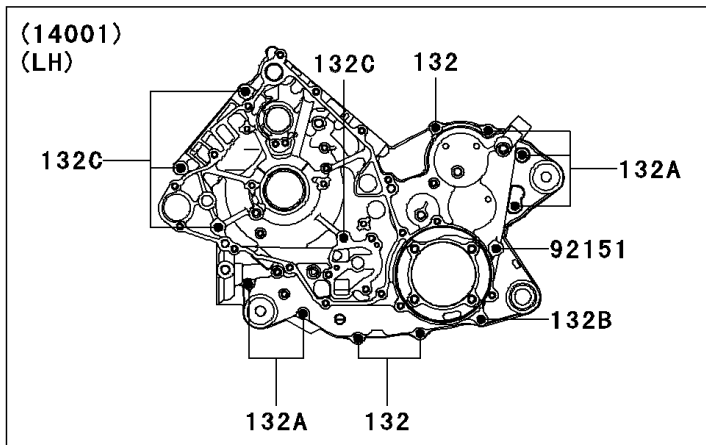

2005 Brute Force® 750 4x4i Realtree Hardwoods Green® HD™ PARTS DIAGRAM

Crankcase

E1411

2005 Brute Force® 750 4x4i Realtree Hardwoods Green® HD™ PARTS LIST

Crankcase

ITEM NAME	PART NUMBER	QUANTITY
BOLT-FLANGED-SMALL,6X40 (Ref # 132)	132Y0640	1
BOLT-FLANGED-SMALL,6X65 (Ref # 132A)	132Y0665	1
BOLT-FLANGED-SMALL,8X110 (Ref # 132B)	132Y08110	1
BOLT-FLANGED-SMALL,8X75 (Ref # 132C)	132Y0875	1
SCREW-CSK-CROS,6X16 (Ref # 221)	221B0616	1
CIRCLIP-TYPE-C,37MM (Ref # 481)	481J3700	1
BEARING-BALL (Ref # 601)	601A6000	1
BEARING-BALL,#6004 (Ref # 601A)	601A6004	1
BEARING-BALL,#6304 (Ref # 601B)	601A6304	1
SET-CRANKCASE (Ref # 14001)	14001-0015	1
PLATE-POSITION (Ref # 14014)	14014-0006	1
FITTING,BREATHER (Ref # 14067)	14067-006	1
LABEL-MANUAL,OIL LEVEL (Ref # 56033)	56033-0078	1
CLAMP (Ref # 92037)	92037-1730	1
PIN (Ref # 92043)	92043-1506	1
BEARING-BALL,5208X2-A-ECG45 (Ref # 92045)	92045-0012	1
BEARING-BALL,6306SH2 (Ref # 92045A)	92045-1190	1
BEARING-BALL,6303LUA (Ref # 92045B)	92045-1389	1
BEARING-NEEDLE,TA202715ZE (Ref # 92046)	92046-1118	1
BEARING-NEEDLE (Ref # 92046A)	92046-1143	1
BEARING-NEEDLE (Ref # 92046B)	92046-1277	1
SEAL-OIL,TC 35X50X8 (Ref # 92049)	92049-1452	1
SEAL-OIL,TCY 28X42X8 (Ref # 92049A)	92049-1570	1
SEAL-OIL,HTC 30X45X8 (Ref # 92049B)	92049-1575	1
RING-O,25.7X2.4 (Ref # 92055)	92055-1136	1
GASKET,12X22X2 (Ref # 92065)	92065-097	1
PLUG,OIL DRAIN,12X15 (Ref # 92066)	92066-1174	1
BOLT,8X110 (Ref # 92151)	92151-1689	1
CLAMP (Ref # 92171)	92171-0329	1

2005 Brute Force® 750 4x4i Realtree Hardwoods Green® HD™ PARTS LIST

Crankcase

ITEM NAME	PART NUMBER	QUANTITY
TUBE,BREATHER (Ref # 92192)	92192-0054	1
TUBE,OIL RETURN (Ref # 92192A)	92192-0057	1