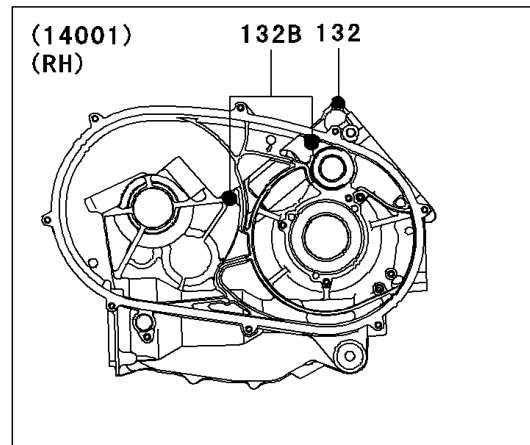

2005 Brute Force® 750 4x4i Realtree Hardwoods Green® HD™ PARTS DIAGRAM

Crankcase

E1411

2005 Brute Force® 750 4x4i Realtree Hardwoods Green® HD™ PARTS LIST

Crankcase

ITEM NAME	PART NUMBER	QUANTITY
BOLT-FLANGED-SMALL,6X40 (Ref # 132)	132Y0640	1
BOLT-FLANGED-SMALL,6X65 (Ref # 132A)	132Y0665	1
BOLT-FLANGED-SMALL,8X110 (Ref # 132B)	132Y08110	1
BOLT-FLANGED-SMALL,8X75 (Ref # 132C)	132Y0875	1
SCREW-CSK-CROS,6X16 (Ref # 221)	221B0616	1
CIRCLIP-TYPE-C,37MM (Ref # 481)	481J3700	1
BEARING-BALL (Ref # 601)	601A6000	1
BEARING-BALL,#6004 (Ref # 601A)	601A6004	1
BEARING-BALL,#6304 (Ref # 601B)	601A6304	1
SET-CRANKCASE (Ref # 14001)	14001-0015	1
PLATE-POSITION (Ref # 14014)	14014-0006	1
FITTING,BREATHER (Ref # 14067)	14067-006	1
LABEL-MANUAL,OIL LEVEL (Ref # 56033)	56033-0078	1
CLAMP (Ref # 92037)	92037-1730	1
PIN (Ref # 92043)	92043-1506	1
BEARING-BALL,5208X2-A-ECG45 (Ref # 92045)	92045-0012	1
BEARING-BALL,6306SH2 (Ref # 92045A)	92045-1190	1
BEARING-BALL,6303LUA (Ref # 92045B)	92045-1389	1
BEARING-NEEDLE,TA202715ZE (Ref # 92046)	92046-1118	1
BEARING-NEEDLE (Ref # 92046A)	92046-1143	1
BEARING-NEEDLE (Ref # 92046B)	92046-1277	1
SEAL-OIL,TC 35X50X8 (Ref # 92049)	92049-1452	1
SEAL-OIL,TCY 28X42X8 (Ref # 92049A)	92049-1570	1
SEAL-OIL,HTC 30X45X8 (Ref # 92049B)	92049-1575	1
RING-O,25.7X2.4 (Ref # 92055)	92055-1136	1
GASKET,12X22X2 (Ref # 92065)	92065-097	1
PLUG,OIL DRAIN,12X15 (Ref # 92066)	92066-1174	1
BOLT,8X110 (Ref # 92151)	92151-1689	1
CLAMP (Ref # 92171)	92171-0329	1

2005 Brute Force® 750 4x4i Realtree Hardwoods Green® HD™ PARTS LIST

Crankcase

ITEM NAME	PART NUMBER	QUANTITY
TUBE,BREATHER (Ref # 92192)	92192-0054	1
TUBE,OIL RETURN (Ref # 92192A)	92192-0057	1