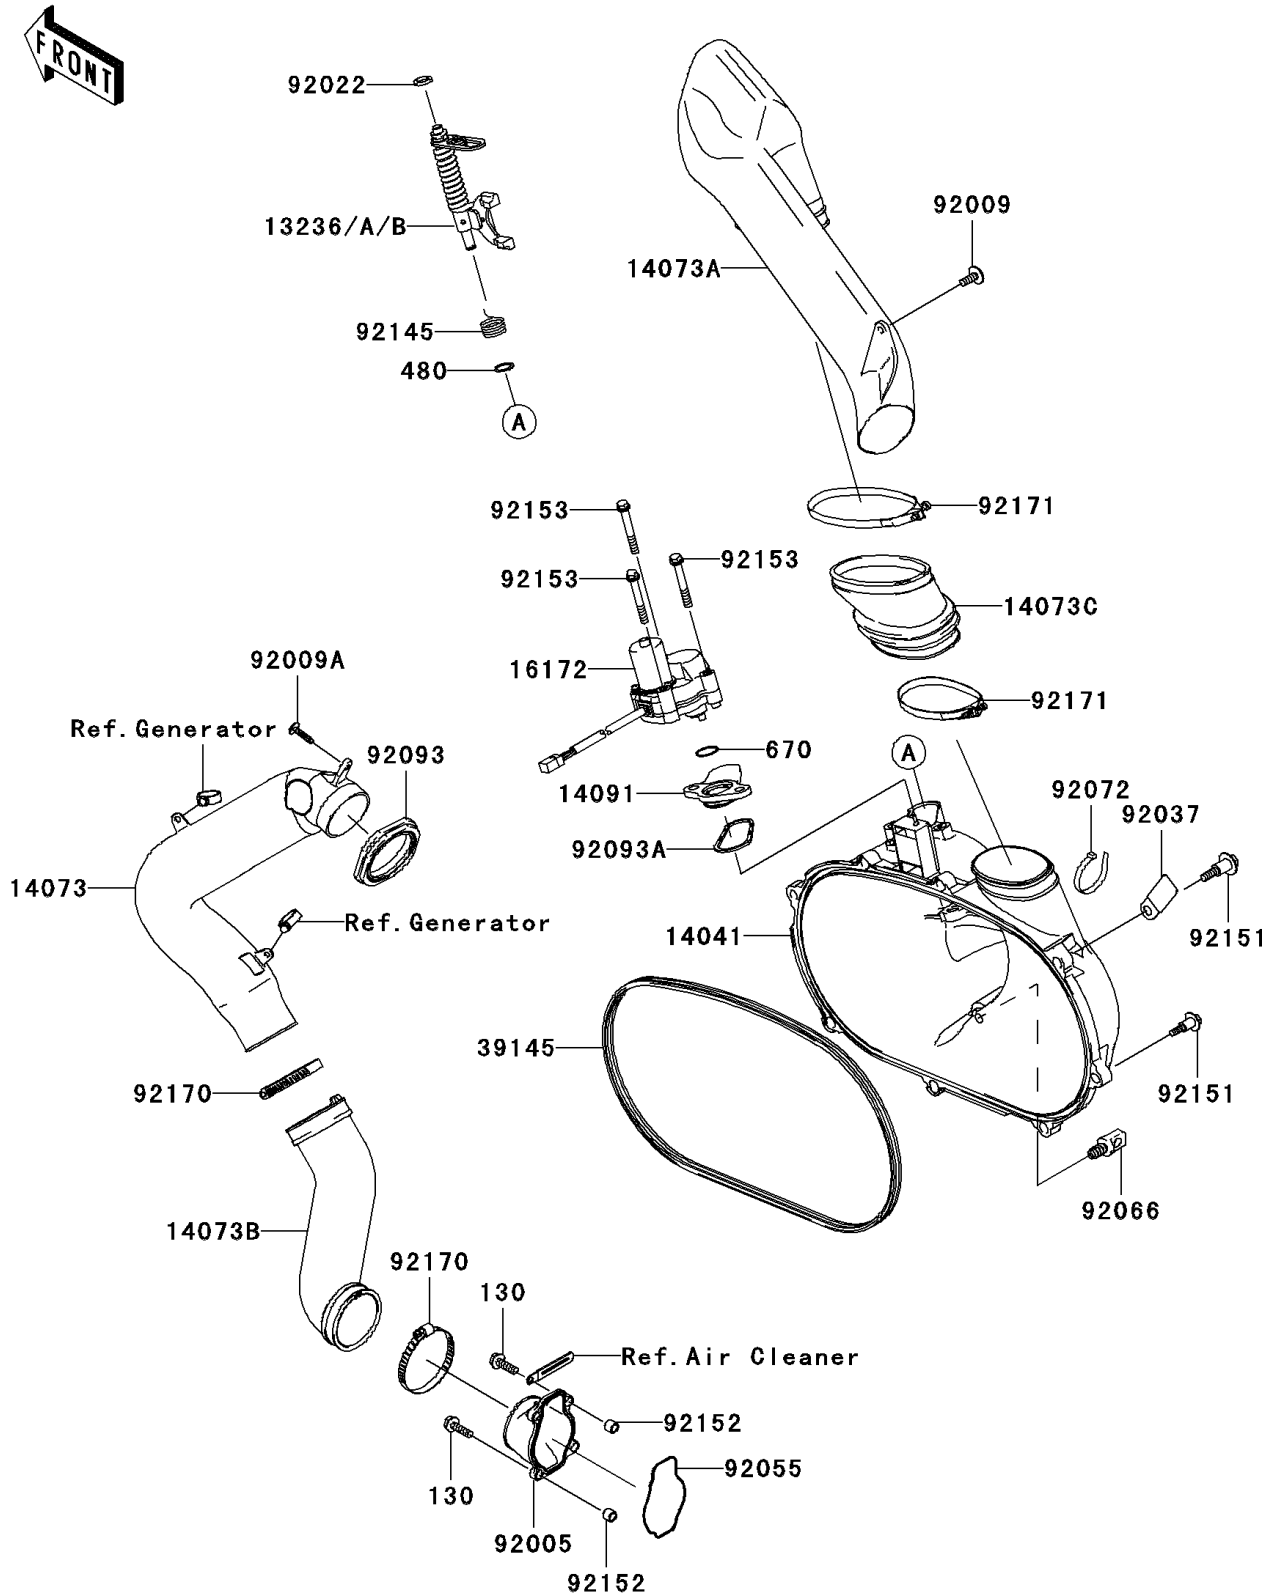

2005 Brute Force® 750 4x4i Realtree Hardwoods Green® HD™ PARTS DIAGRAM

Converter Cover

E1393

2005 Brute Force® 750 4x4i Realtree Hardwoods Green® HD™ PARTS LIST

Converter Cover

ITEM NAME	PART NUMBER	QUANTITY
BOLT-FLANGED,6X20 (Ref # 130)	130Z0620	1
CIRCLIP-TYPE-C,10MM (Ref # 480)	480J1000	1
O RING (Ref # 670)	670D3022	1
LEVER-COMP,YELLOW (Ref # 13236)	13236-0046	1
LEVER-COMP,GREEN (Ref # 13236A)	13236-0047	1
LEVER-COMP,PAINT LESS (Ref # 13236B)	13236-0048	1
COVER-COMP (Ref # 14041)	14041-0004	1
DUCT,INTAKE (Ref # 14073)	14073-0025	1
DUCT,EXHAUST (Ref # 14073A)	14073-0026	1
DUCT,INTAKE JOINT (Ref # 14073B)	14073-0027	1
DUCT,EXHAUST JOINT (Ref # 14073C)	14073-0028	1
COVER (Ref # 14091)	14091-1421	1
ACTUATOR (Ref # 16172)	16172-0006	1
TRIM-SEAL (Ref # 39145)	39145-1135	1
FITTING (Ref # 92005)	92005-1387	1
SCREW,6X16 (Ref # 92009)	92009-1694	1
SCREW,TAPPING,5X20 (Ref # 92009A)	92009-1993	1
WASHER,10.2X16X1 (Ref # 92022)	92022-1829	1
CLAMP (Ref # 92037)	92037-1780	1
RING-O (Ref # 92055)	92055-1630	1
PLUG,DRAIN,11X19 (Ref # 92066)	92066-1580	1
BAND,L=188 (Ref # 92072)	92072-1239	1
SEAL (Ref # 92093)	92093-0016	1
SEAL (Ref # 92093A)	92093-1548	1
SPRING (Ref # 92145)	92145-1567	1
BOLT,FLANGED,6X30 (Ref # 92151)	92151-1686	1
COLLAR (Ref # 92152)	92152-1332	1
BOLT,6X47 (Ref # 92153)	92153-0678	1
CLAMP (Ref # 92170)	92170-1764	1

2005 Brute Force® 750 4x4i Realtree Hardwoods Green® HD™ PARTS LIST

Converter Cover

ITEM NAME	PART NUMBER	QUANTITY
CLAMP (Ref # 92171)	92171-0208	1