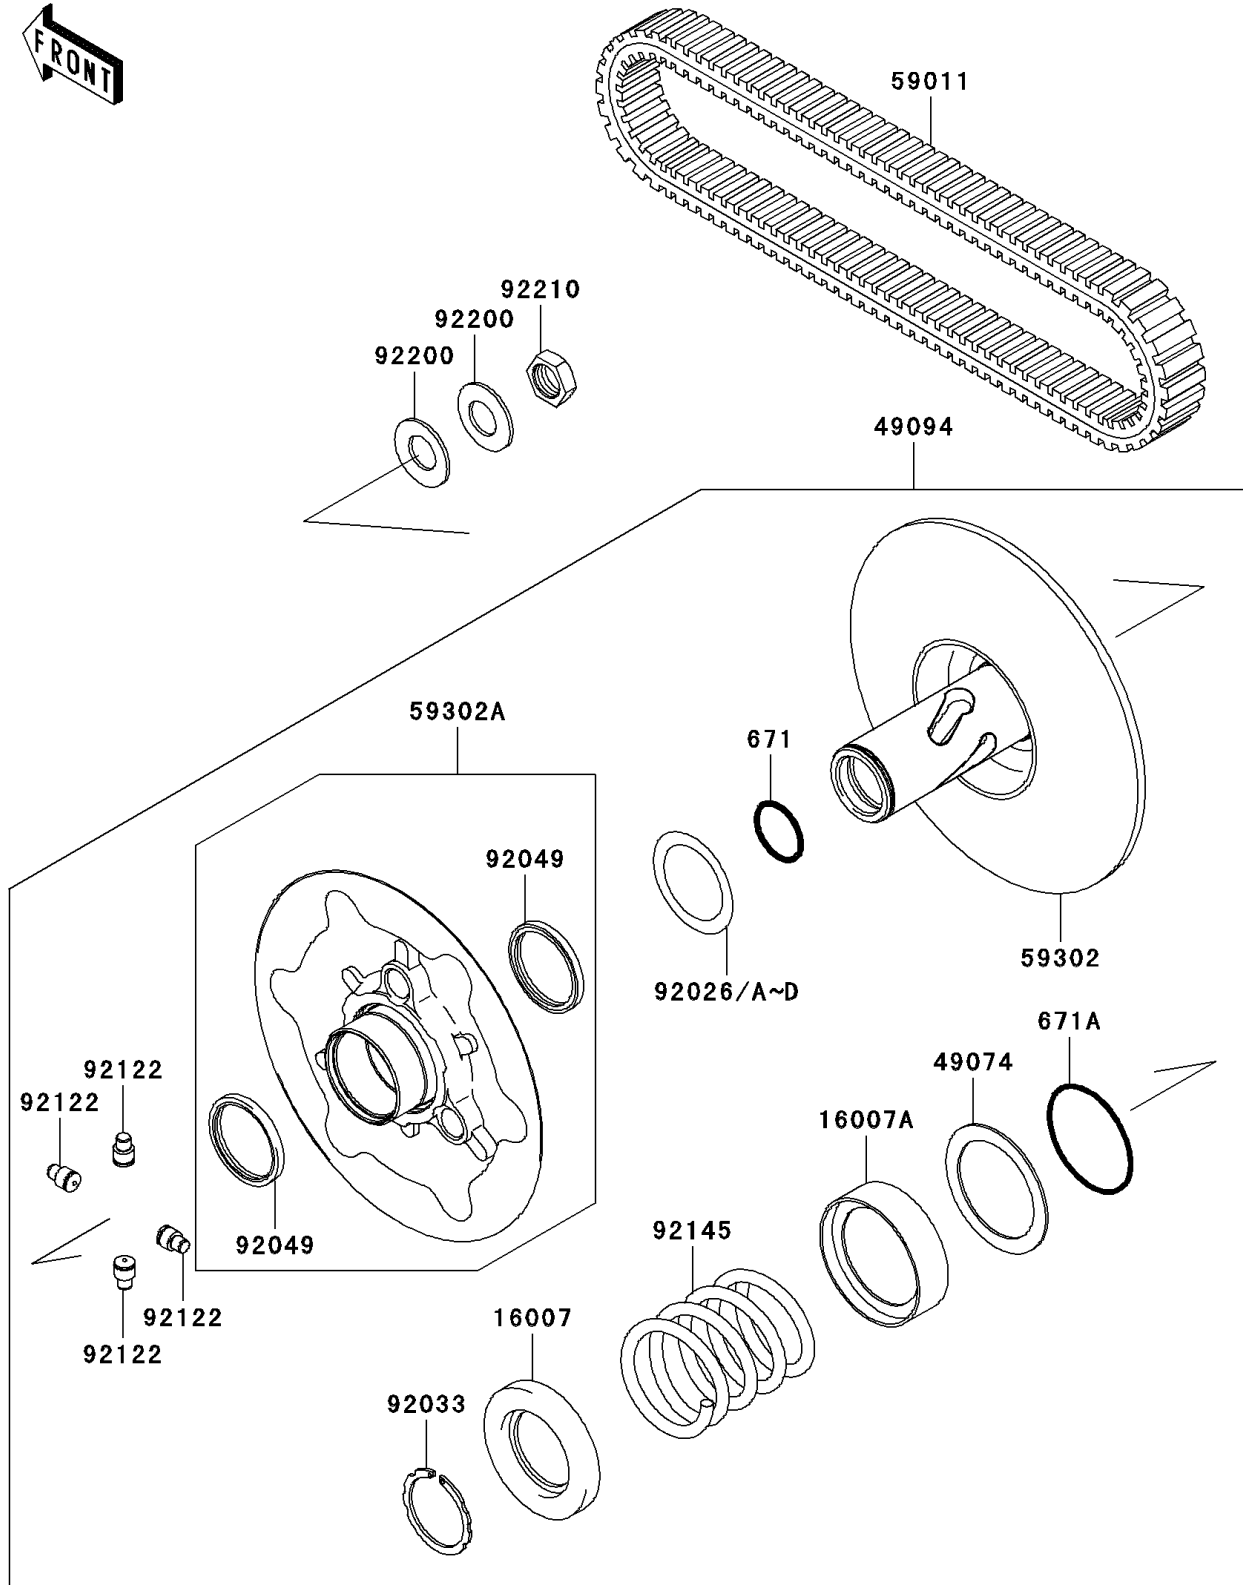

2005 Brute Force® 750 4x4i Realtree Hardwoods Green® HD™ PARTS DIAGRAM

Driven Converter/Drive Belt

E1392

2005 Brute Force® 750 4x4i Realtree Hardwoods Green® HD™ PARTS LIST

Driven Converter/Drive Belt

ITEM NAME	PART NUMBER	QUANTITY
O RING (Ref # 671)	671D2530	1
O RING (Ref # 671A)	671D2550	1
SEAT-SPRING (Ref # 16007)	16007-1203	1
SEAT-SPRING,SHEAVE MOVABLE (Ref # 16007A)	16007-1221	1
PLATE-THRUST (Ref # 49074)	49074-1055	1
CONVERTER-ASSY-DRIVEN (Ref # 49094)	49094-0019	1
BELT (Ref # 59011)	59011-0003	1
SHEAVE-COMP,FIXED (Ref # 59302)	59302-0001	1
SHEAVE-COMP,MOVABLE (Ref # 59302A)	59302-0002	1
SPACER,T=0.30 (Ref # 92026)	92026-0034	1
SPACER,T=1.00 (Ref # 92026A)	92026-1565	1
SPACER,T=0.60 (Ref # 92026B)	92026-1569	1
SPACER,T=1.40 (Ref # 92026C)	92026-1570	1
SPACER,T=0.80 (Ref # 92026D)	92026-1617	1
RING-SNAP (Ref # 92033)	92033-1317	1
SEAL-OIL (Ref # 92049)	92049-1528	1
ROLLER (Ref # 92122)	92122-1209	1
SPRING,PURPLE (Ref # 92145)	92145-1499	1
WASHER (Ref # 92200)	92200-1505	1
NUT,18MM (Ref # 92210)	92210-1367	1