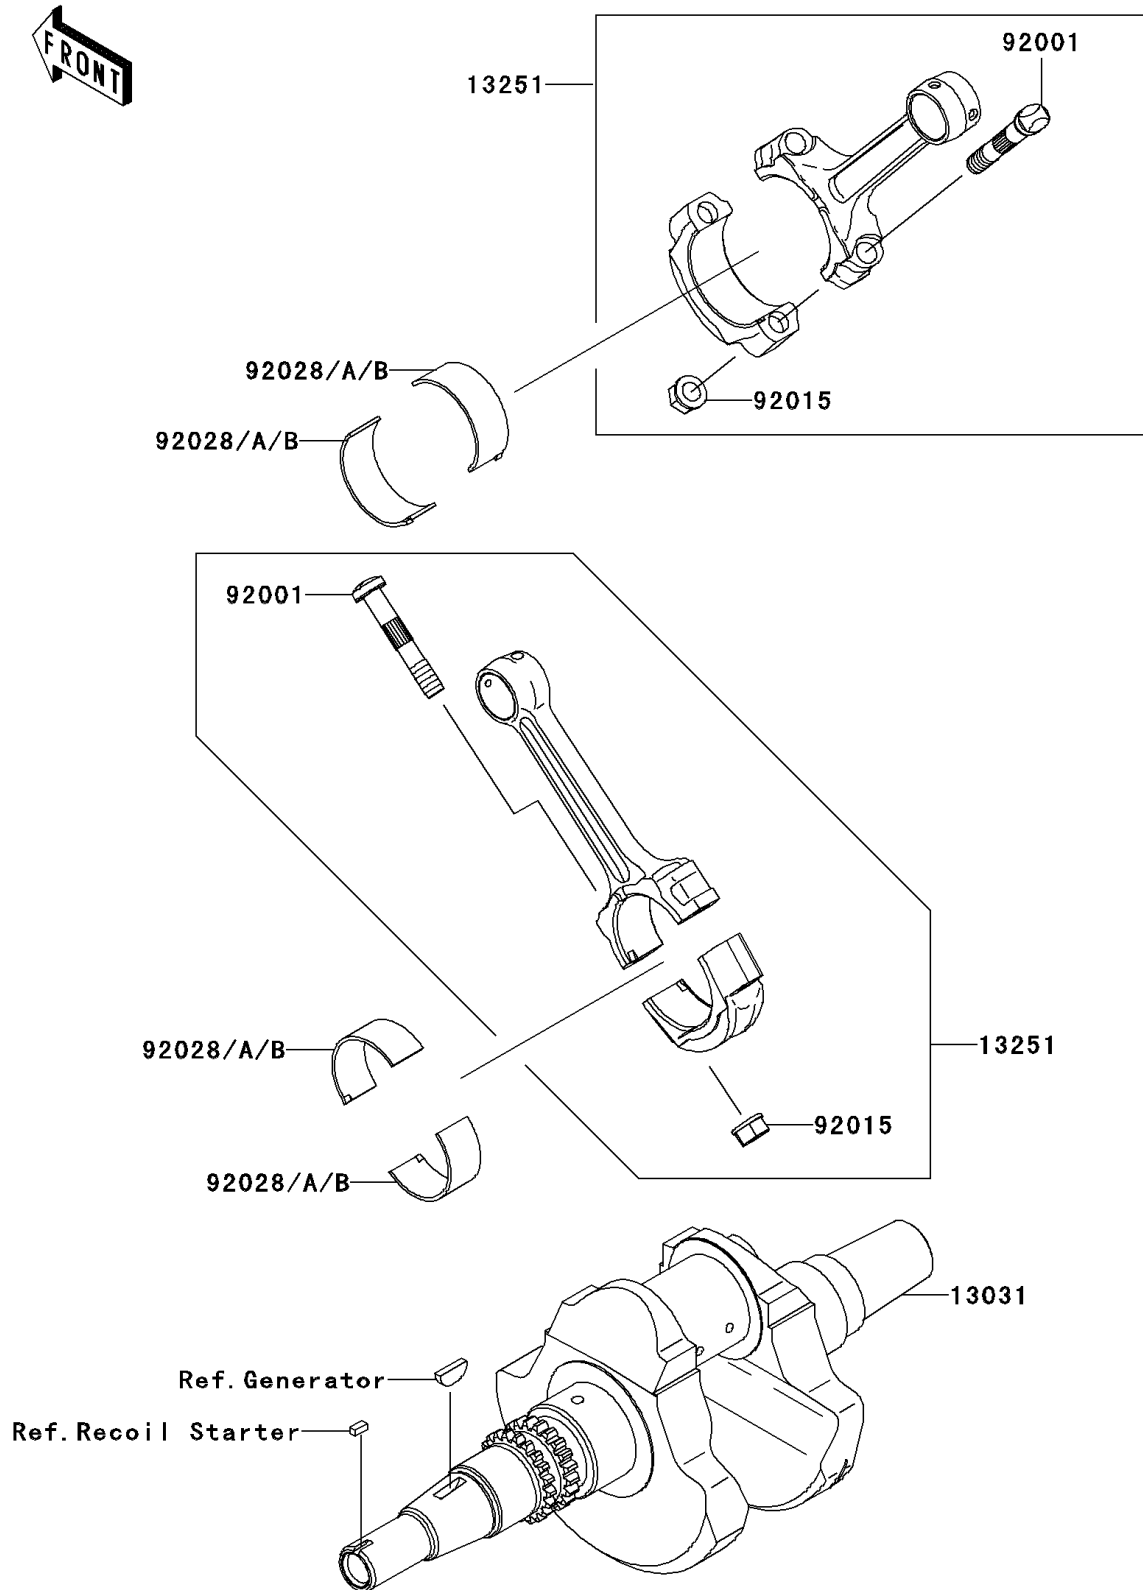

2005 Brute Force® 750 4x4i Realtree Hardwoods Green® HD™ PARTS DIAGRAM

Crankshaft

E1321

2005 Brute Force® 750 4x4i Realtree Hardwoods Green® HD™ PARTS LIST

Crankshaft

ITEM NAME	PART NUMBER	QUANTITY
CRANKSHAFT-COMP (Ref # 13031)	13031-0030	1
ROD-ASSY-CONNECTING (Ref # 13251)	13251-1143	1
BOLT,CONNECTING ROD (Ref # 92001)	92001-1980	1
NUT,FLANGED,8MM (Ref # 92015)	92015-1311	1
BUSHING,CONNECTING ROD,GREEN (Ref # 92028)	92028-1961	1
BUSHING,CONNECTING ROD,YELLOW (Ref # 92028A)	92028-1962	1
BUSHING,CONNECTING ROD,BROWN (Ref # 92028B)	92028-1963	1