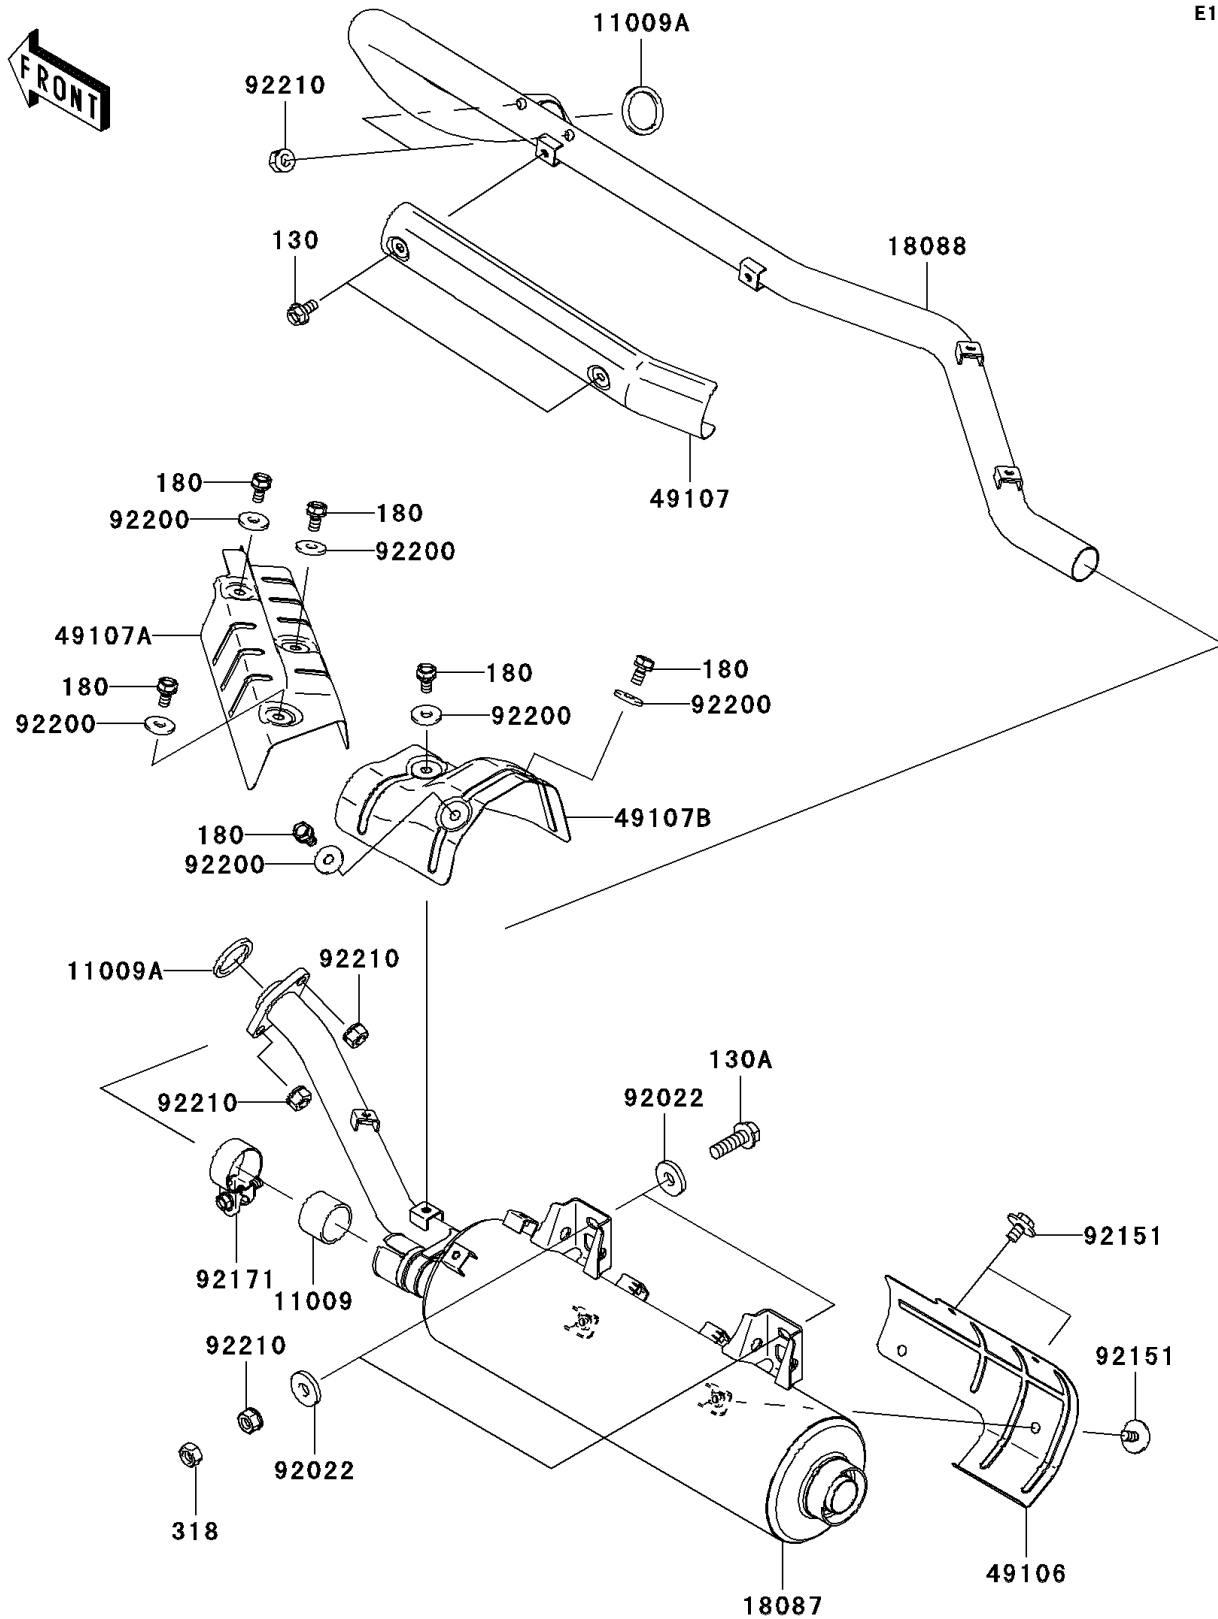

## 2005 Brute Force® 750 4x4i Realtree Hardwoods Green® HD™ PARTS DIAGRAM

Muffler(s)

E1140

## 2005 Brute Force® 750 4x4i Realtree Hardwoods Green® HD™ PARTS LIST

Muffler(s)

ITEM NAME	PART NUMBER	QUANTITY
BOLT-FLANGED (Ref # 130)	130J0610	1
BOLT-FLANGED (Ref # 130A)	130Z0825	1
BOLT-UPSET-WS (Ref # 180)	180Y0612	1
NUT-HEX-SMALL,8MM (Ref # 318)	318G0800	1
GASKET,MUFFLER CONNECTING (Ref # 11009)	11009-1865	1
GASKET,EXHAUST HOLDER (Ref # 11009A)	11009-1894	1
MUFFLER (Ref # 18087)	18087-0066	1
PIPE-EXHAUST (Ref # 18088)	18088-0146	1
COVER-MUFFLER (Ref # 49106)	49106-0011	1
COVER-EXHAUST PIPE,FR (Ref # 49107)	49107-0042	1
COVER-EXHAUST PIPE,CNT (Ref # 49107A)	49107-0049	1
COVER-EXHAUST PIPE,RR (Ref # 49107B)	49107-0050	1
WASHER,8.5X22X3.2 (Ref # 92022)	92022-276	1
BOLT,6X12 (Ref # 92151)	92151-1944	1
CLAMP (Ref # 92171)	92171-1330	1
WASHER,6.5X18X2.0 (Ref # 92200)	92200-2035	1
NUT,RH,THREAD 8MM (Ref # 92210)	92210-1242	1