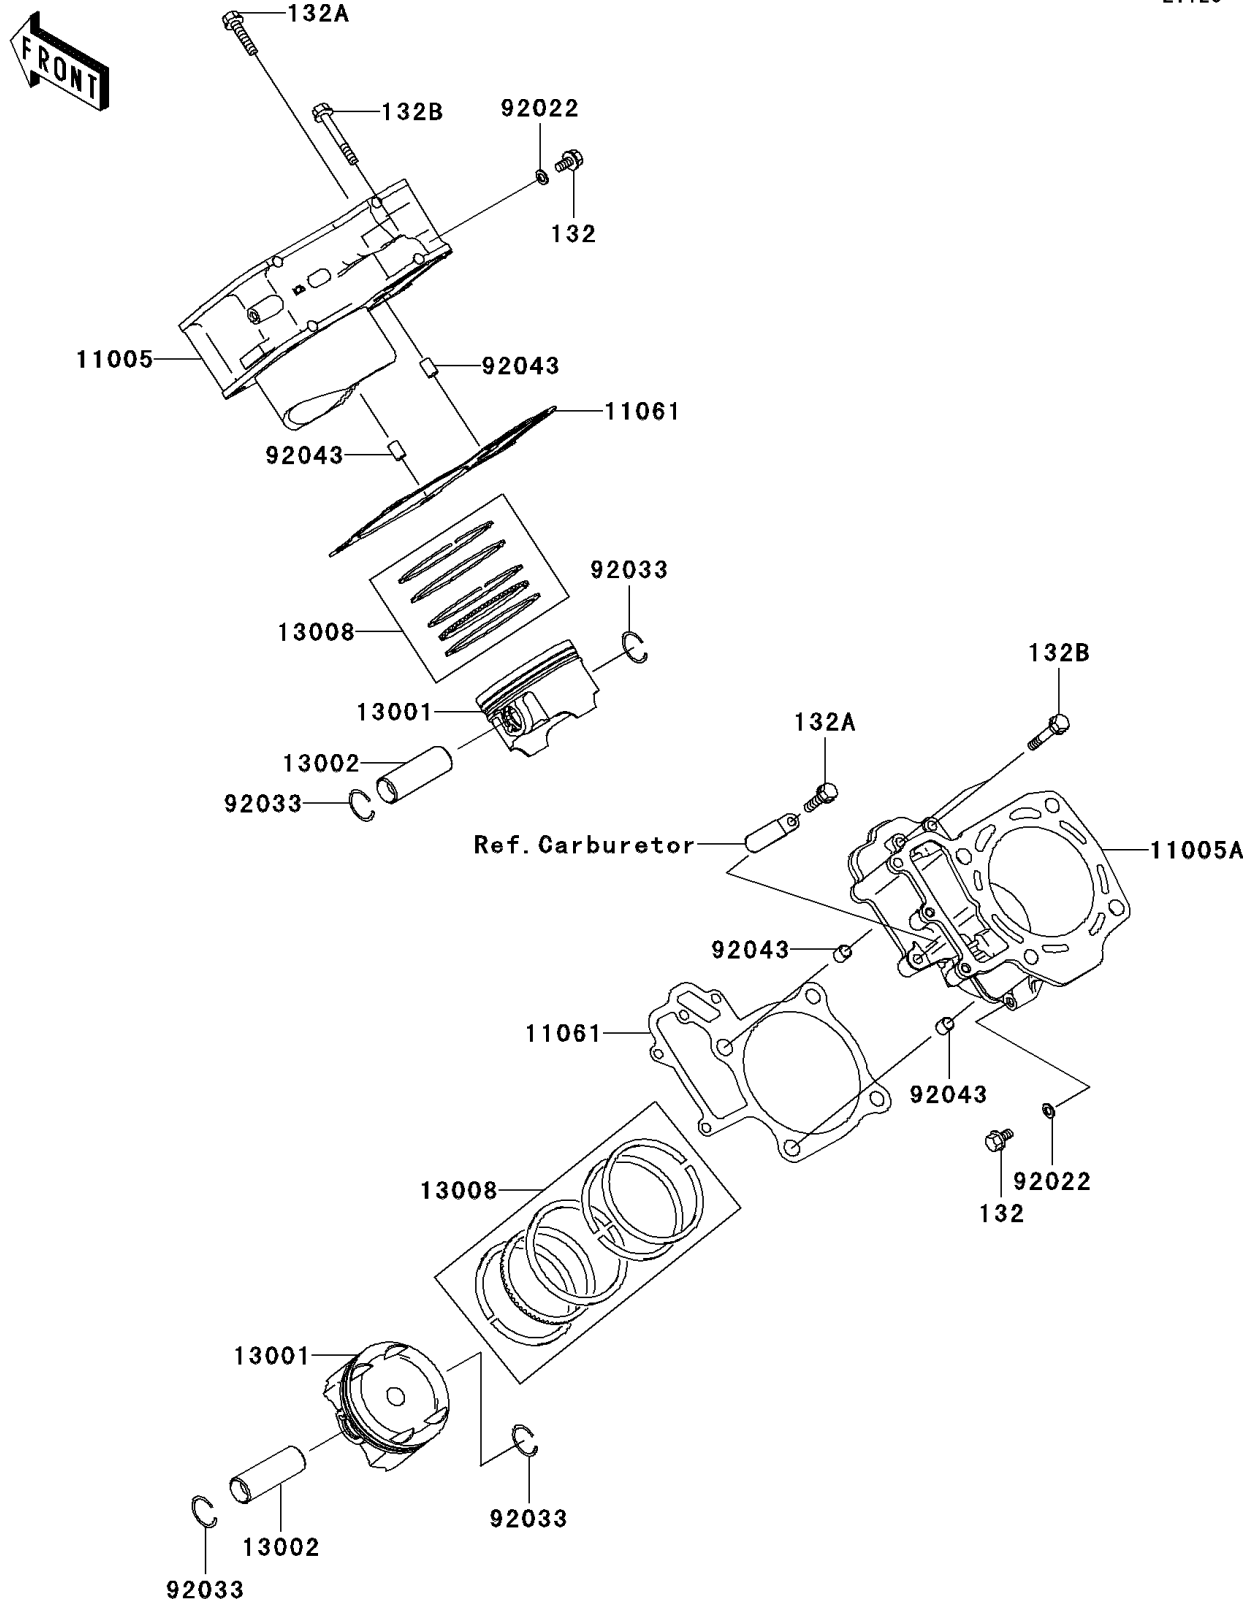

2005 Brute Force® 750 4x4i Realtree Hardwoods Green® HD™ PARTS DIAGRAM

Cylinder/Piston(s)

E1120

2005 Brute Force® 750 4x4i Realtree Hardwoods Green® HD™ PARTS LIST

Cylinder/Piston(s)

ITEM NAME	PART NUMBER	QUANTITY
BOLT-FLANGED-SMALL,6X12 (Ref # 132)	132Y0612	1
BOLT-FLANGED-SMALL,6X30 (Ref # 132A)	132Y0630	1
BOLT-FLANGED-SMALL,6X40 (Ref # 132B)	132Y0640	1
CYLINDER-ENGINE,FR (Ref # 11005)	11005-0022	1
CYLINDER-ENGINE,RR (Ref # 11005A)	11005-0023	1
GASKET,CYLINDER BASE (Ref # 11061)	11061-0063	1
PISTON-ENGINE (Ref # 13001)	13001-0021	1
PIN-PISTON (Ref # 13002)	13002-1060	1
RING-SET-PISTON (Ref # 13008)	13008-0008	1
WASHER,6.2X11X1 (Ref # 92022)	92022-304	1
RING-SNAP (Ref # 92033)	92033-1207	1
PIN,10.1X12X14 (Ref # 92043)	92043-4009	1