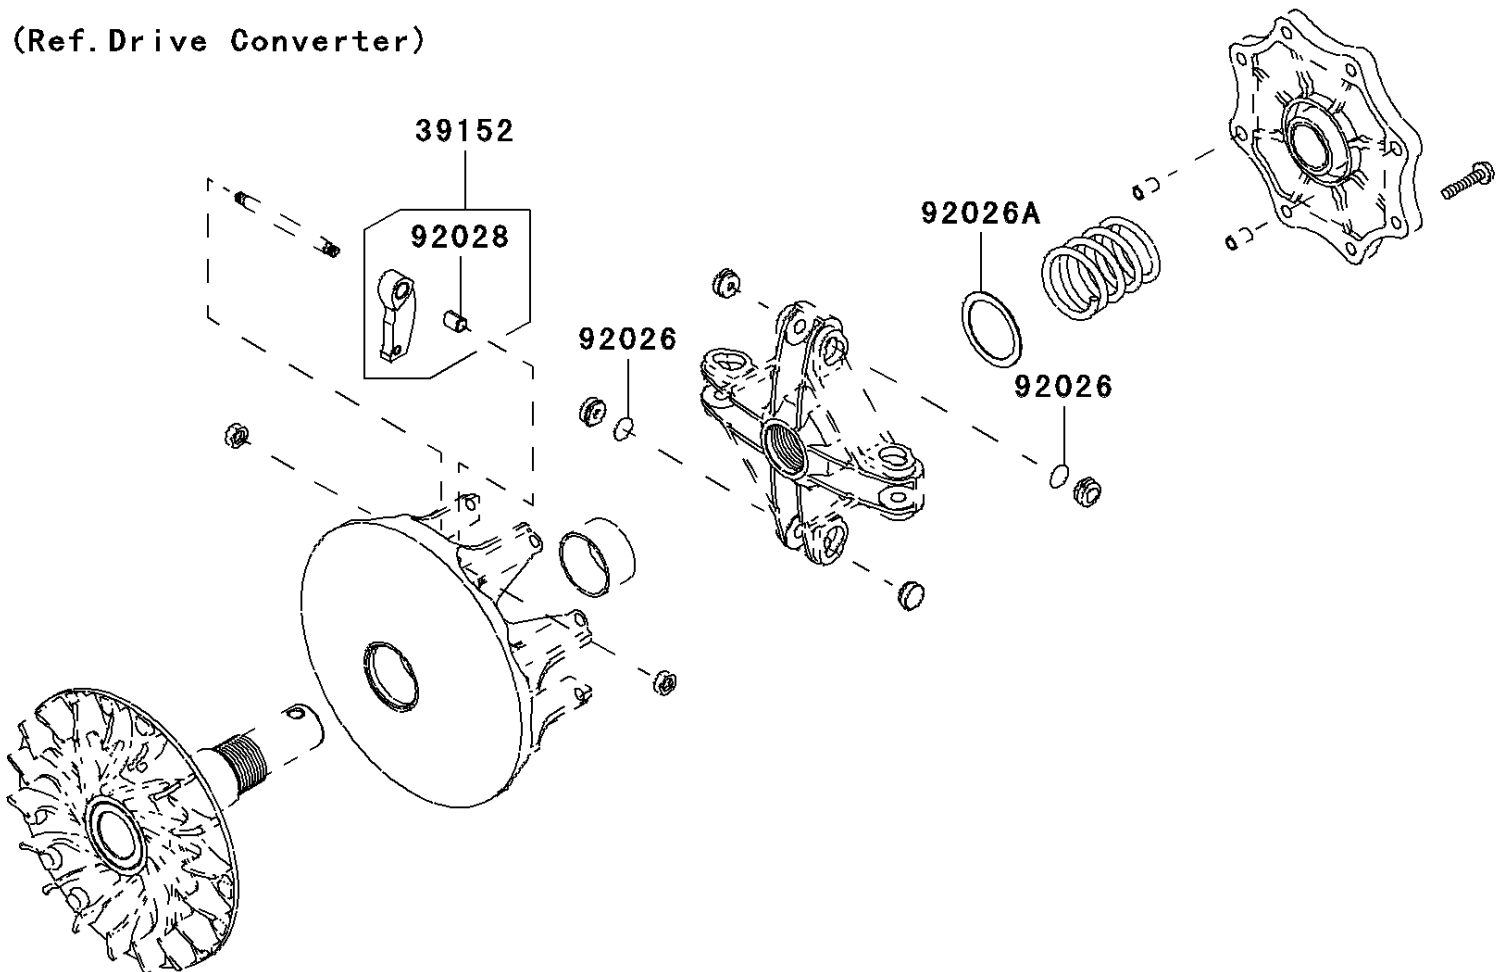

2006 Brute Force® 750 4x4i NRA Outdoors™ PARTS DIAGRAM

Optional Parts(Drive Converter)

F2890

(Ref. Drive Converter)

2006 Brute Force® 750 4x4i NRA Outdoors™ PARTS LIST

Optional Parts(Drive Converter)

ITEM NAME	PART NUMBER	QUANTITY
WEIGHT-RAMP (Ref # 39152)	39152-1088	1
SPACER,T=0.1 (Ref # 92026)	92026-0038	1
SPACER,39X49.5X1.0 (Ref # 92026A)	92026-1603	1
BUSHING (Ref # 92028)	92028-1973	1