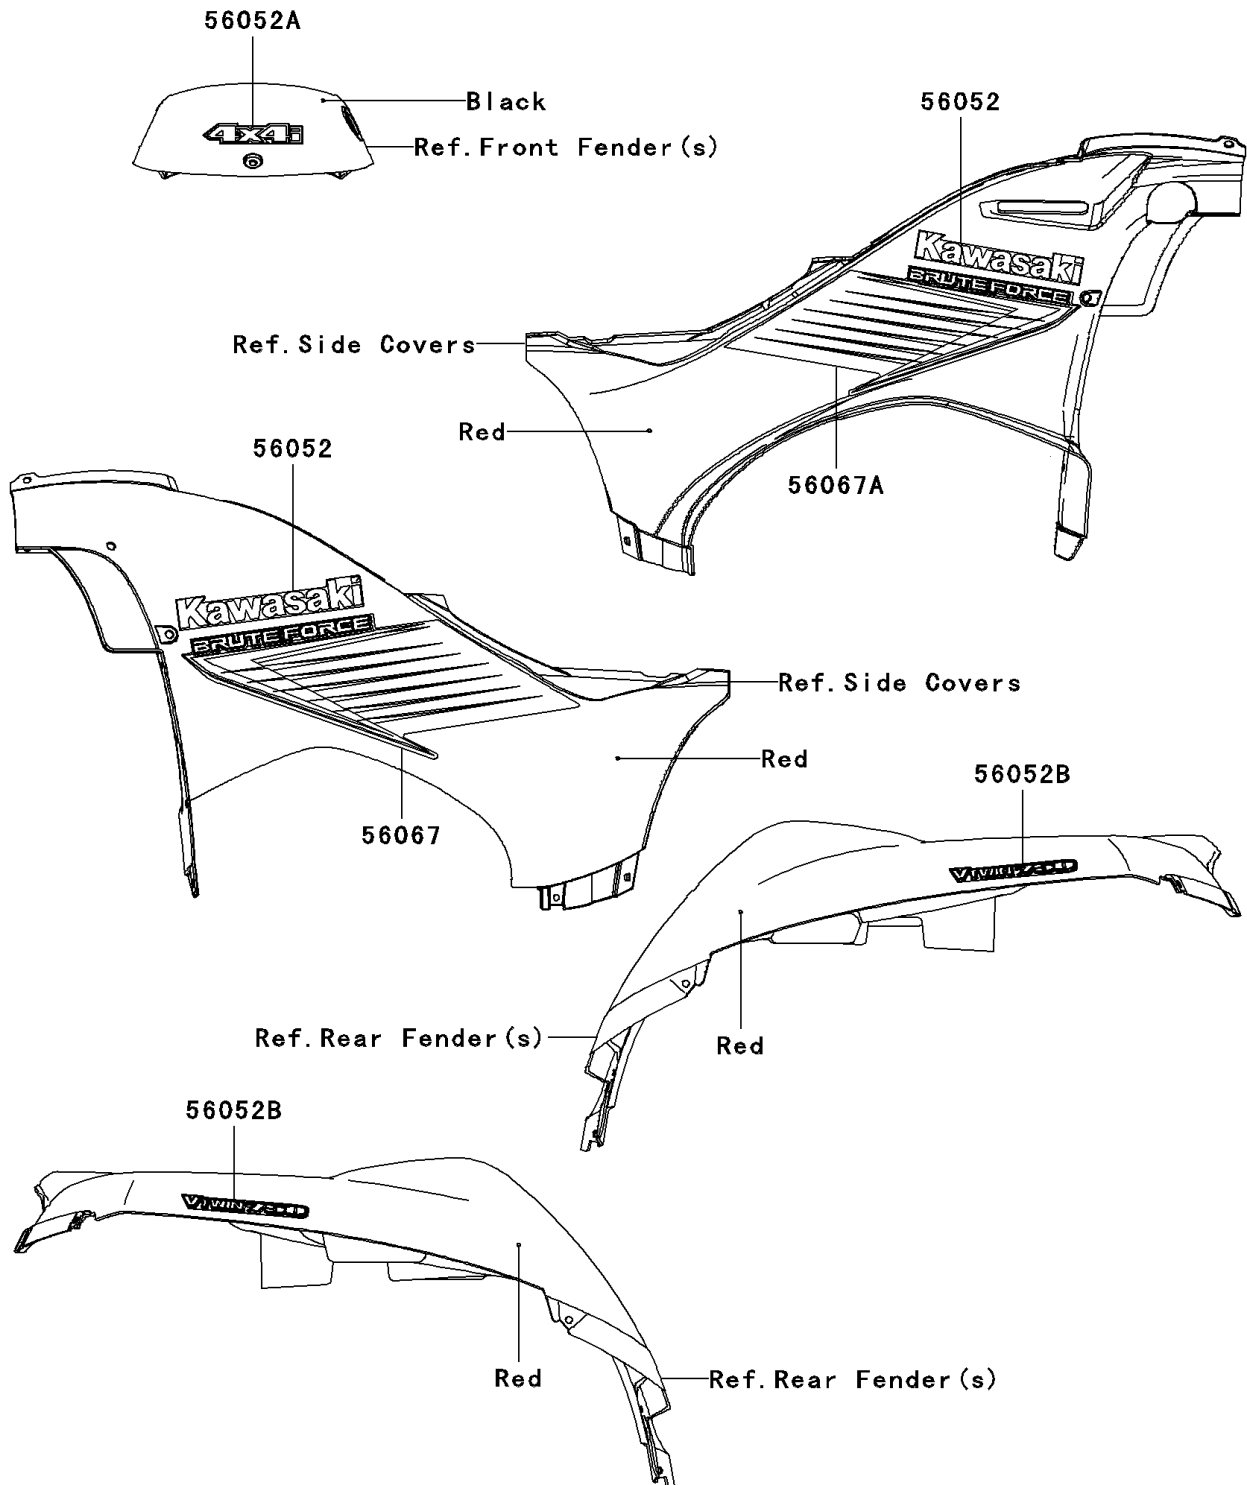

## 2006 Brute Force® 750 4x4i NRA Outdoors™ PARTS DIAGRAM

Decals(Red)(AGF)

F2861

## 2006 Brute Force® 750 4x4i NRA Outdoors™ PARTS LIST

Decals(Red)(AGF)

ITEM NAME	PART NUMBER	QUANTITY
MARK,SIDE COVER,KAWASAKI (Ref # 56052)	56052-0145	1
MARK, TOP COVER,4X4I (Ref # 56052A)	56052-0404	1
MARK,RR FENDER,V TWIN 750 (Ref # 56052B)	56052-0687	1
PATTERN,SIDE COVER,LH (Ref # 56067)	56067-0249	1
PATTERN,SIDE COVER,RH (Ref # 56067A)	56067-0250	1