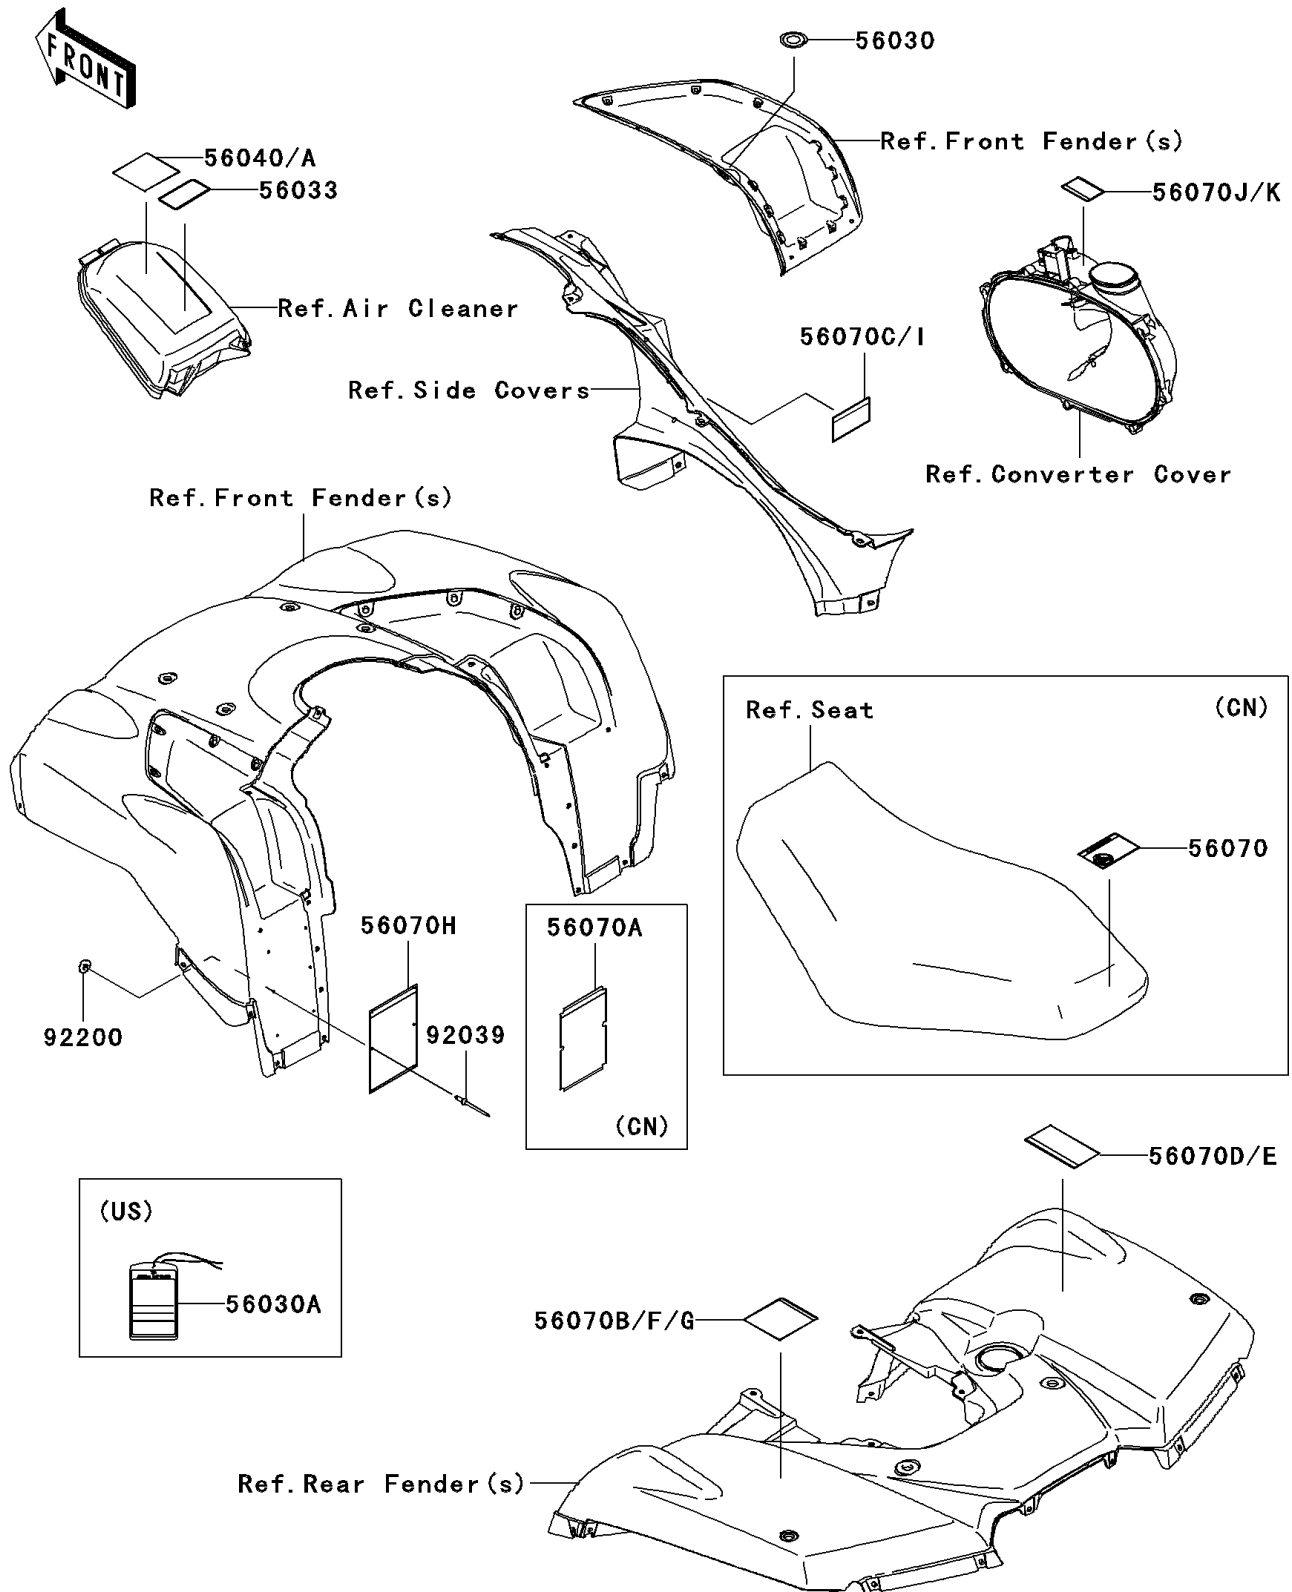

2006 Brute Force® 750 4x4i NRA Outdoors™ PARTS DIAGRAM

Labels

F2860

2006 Brute Force® 750 4x4i NRA Outdoors™ PARTS LIST

Labels

ITEM NAME	PART NUMBER	QUANTITY
LABEL,IGNITION SWITCH (Ref # 56030)	56030-0018	1
LABEL-MANUAL,AIR CLEANER (Ref # 56033)	56033-0064	1
LABEL-WARNING,UNDER 16 (Ref # 56040)	56040-1276	1
LABEL-WARNING,DRIVE BELT (Ref # 56070D)	56070-0038	1
LABEL-WARNING,TIRE&MAX LOAD (Ref # 56070F)	56070-0045	1
LABEL-WARNING,SERIOUS INJURY (Ref # 56070H)	56070-1151	1
LABEL-WARNING,SHIFT LEVER (Ref # 56070I)	56070-1170	1
LABEL-WARNING,CVT COVER (Ref # 56070J)	56070-1269	1
RIVET,3.2X8 (Ref # 92039)	92039-3763	1
WASHER,3.5X8X1 (Ref # 92200)	92200-1251	1
LABEL,HANGTAG (Ref # 56030A)	56030-0047	1
LABEL-WARNING,AGE (Ref # 56040A)	56040-1325	1
LABEL-WARNING,NO PASSENGER (Ref # 56070)	56070-0018	1
LABEL-WARNING,GENERAL (Ref # 56070A)	56070-0019	1
LABEL-WARNING,TIRE&MAX LOAD (Ref # 56070B)	56070-0025	1
LABEL-WARNING,SHIFT LEVER(FREN (Ref # 56070C)	56070-0037	1
LABEL-WARNING,DRIVE BELT(FRENC (Ref # 56070E)	56070-0039	1
LABEL-WARNING,CVT COVER(FRENCH (Ref # 56070K)	56070-1271	1