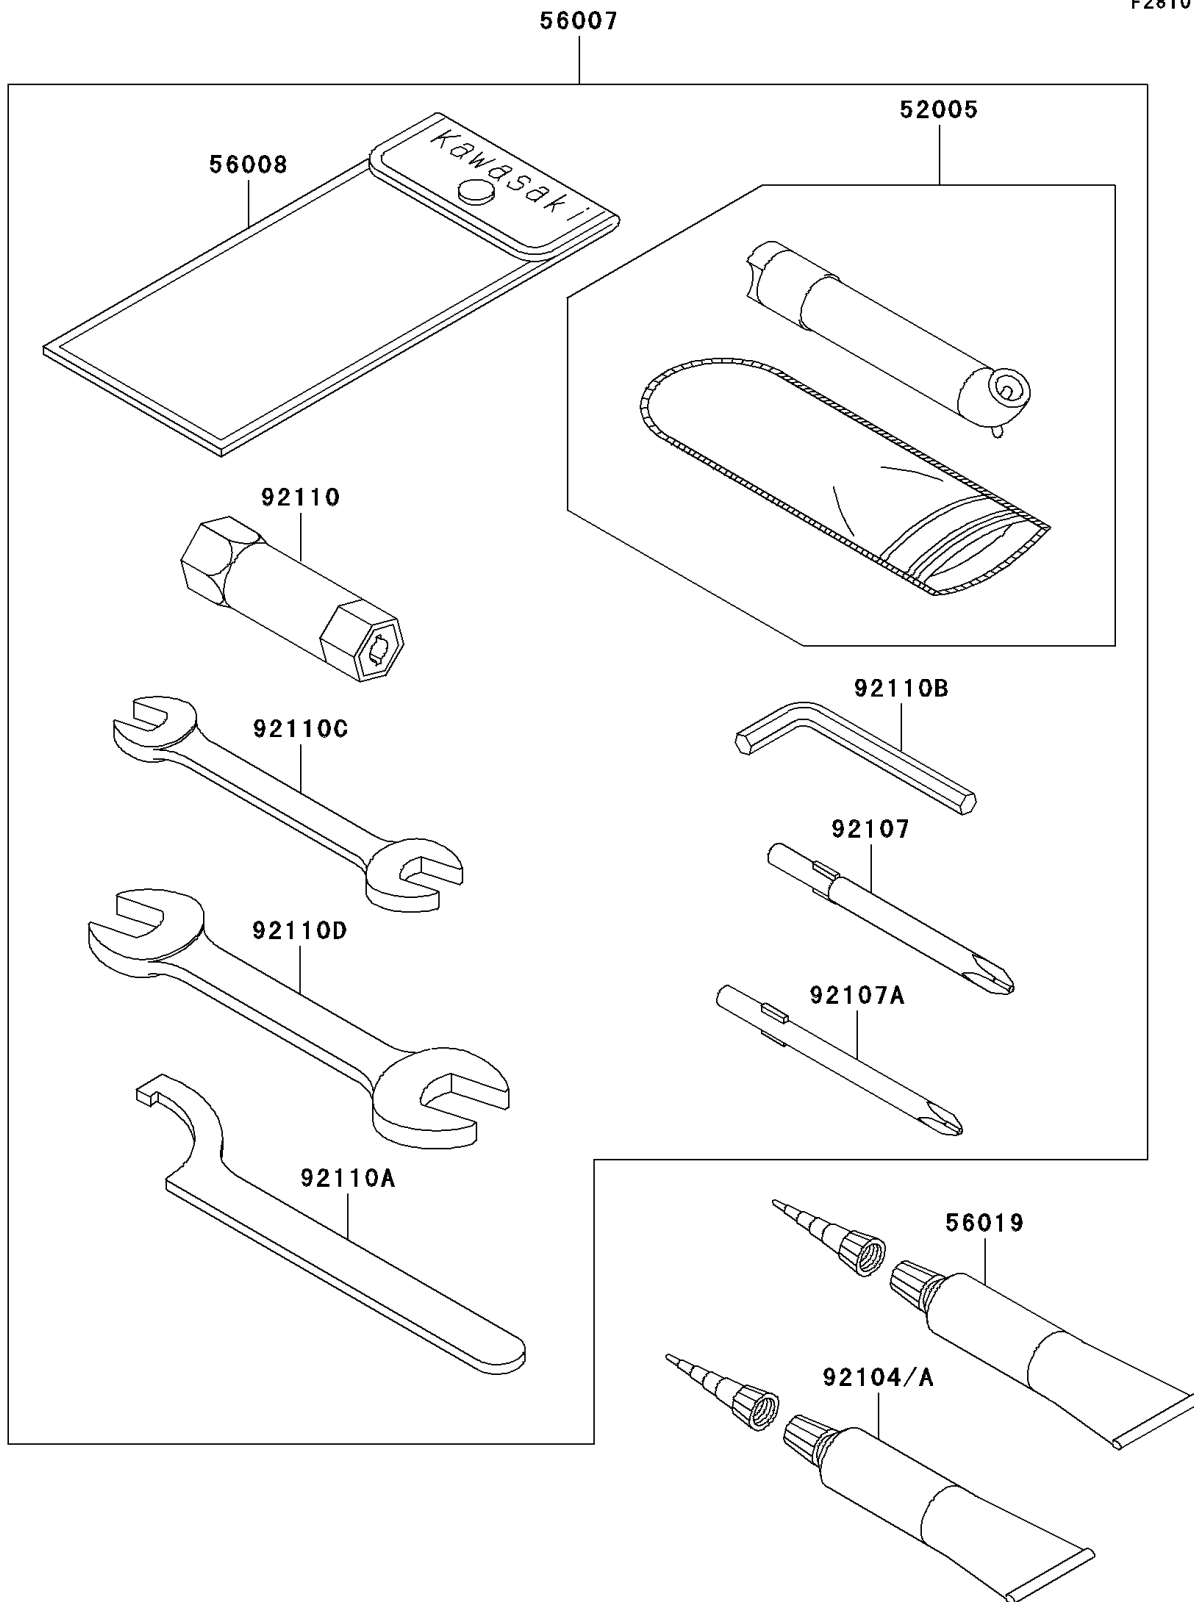

## 2007 Brute Force® 750 4x4i NRA Outdoors™ PARTS DIAGRAM

Owner's Tools

F2810

## 2007 Brute Force® 750 4x4i NRA Outdoors™ PARTS LIST

Owner's Tools

ITEM NAME	PART NUMBER	QUANTITY
-----------	-------------	----------