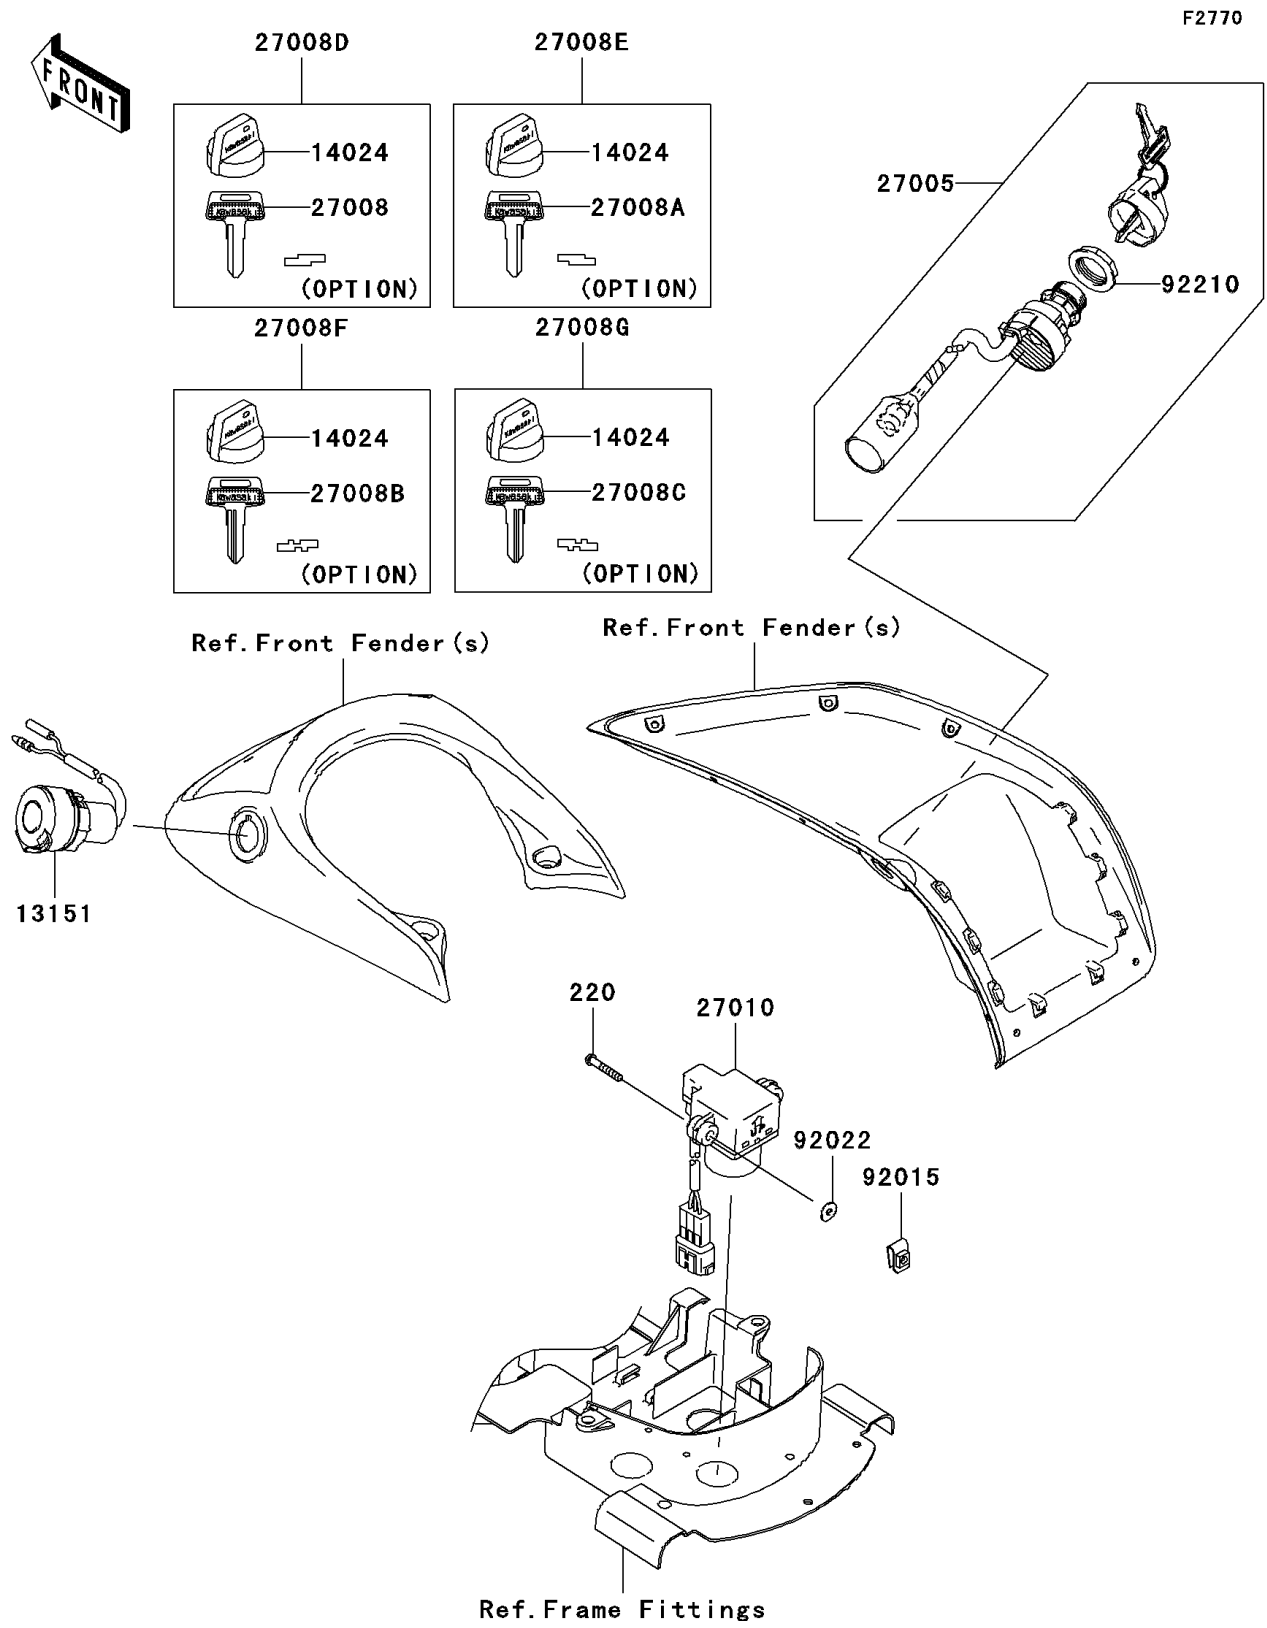

2006 Brute Force® 750 4x4i NRA Outdoors™ PARTS DIAGRAM

Ignition Switch

2006 Brute Force® 750 4x4i NRA Outdoors™ PARTS LIST

Ignition Switch

ITEM NAME	PART NUMBER	QUANTITY
SCREW-PAN-CROS,4X25 (Ref # 220)	220B0425	1
SWITCH-COMP,D.C.TERMINAL (Ref # 13151)	13151-0003	1
COVER,KEY (Ref # 14024)	14024-1551	1
SWITCH-ASSY-IGNITION (Ref # 27005)	27005-0019	1
KEY-LOCK,BLANK (Ref # 27008)	27008-1041	1
KEY-LOCK,BLANK (Ref # 27008A)	27008-1042	1
KEY-LOCK,BLANK (Ref # 27008B)	27008-1043	1
KEY-LOCK,BLANK (Ref # 27008C)	27008-1044	1
KEY-LOCK,BLANK,W/COVER (Ref # 27008D)	27008-1132	1
KEY-LOCK,BLANK,W/COVER (Ref # 27008E)	27008-1133	1
KEY-LOCK,BLANK,W/COVER (Ref # 27008F)	27008-1134	1
KEY-LOCK,BLANK,W/COVER (Ref # 27008G)	27008-1135	1
SWITCH,INVERT SENSOR (Ref # 27010)	27010-1421	1
NUT,4MM (Ref # 92015)	92015-1567	1
WASHER,4.3X12.5X1 (Ref # 92022)	92022-1888	1
NUT,IGNITION SWITCH (Ref # 92210)	92210-1109	1