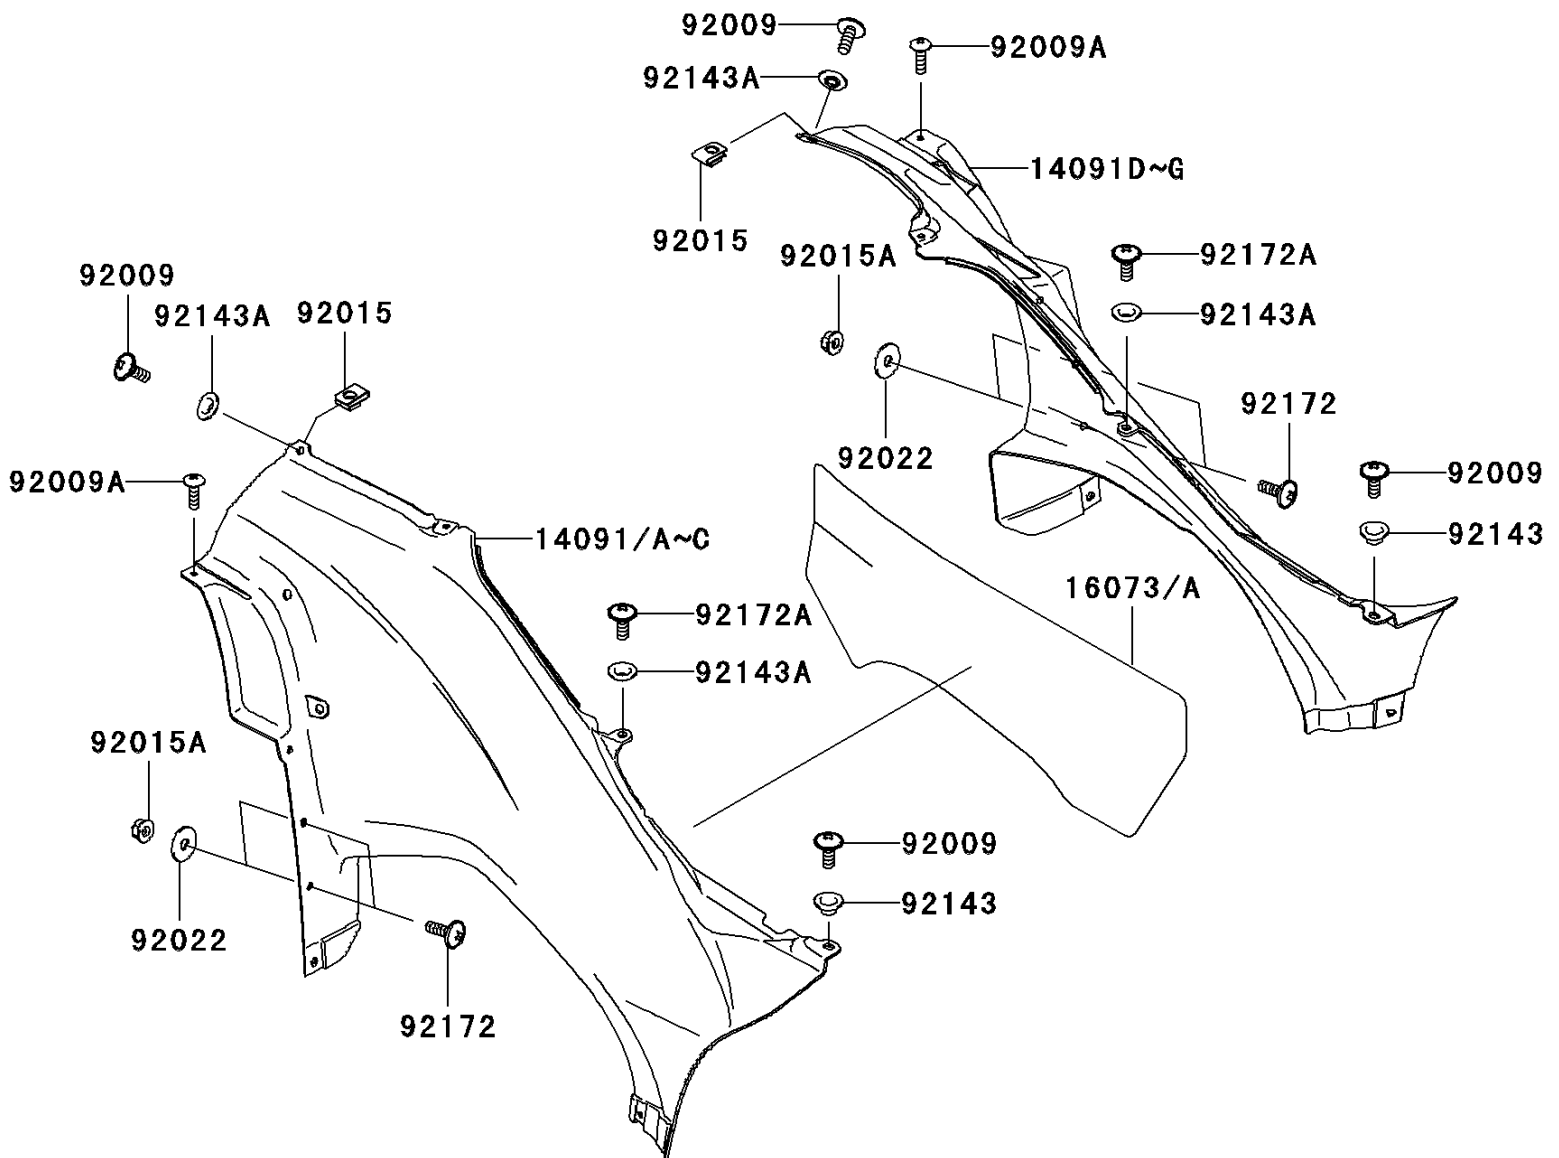

2006 Brute Force® 750 4x4i NRA Outdoors™ PARTS DIAGRAM

Side Covers

F2611

2006 Brute Force® 750 4x4i NRA Outdoors™ PARTS LIST

Side Covers

ITEM NAME	PART NUMBER	QUANTITY
COVER,SIDE,LH,A.RED (Ref # 14091)	14091-0137-260	1
COVER,SIDE,LH,W.GREEN (Ref # 14091A)	14091-0137-286	1
COVER,SIDE,RH,A.RED (Ref # 14091D)	14091-0138-260	1
COVER,SIDE,RH,W.GREEN (Ref # 14091E)	14091-0138-286	1
INSULATOR,SIDE COVER (Ref # 16073)	16073-0011	1
SCREW,6X16 (Ref # 92009)	92009-1621	1
SCREW,5X18 (Ref # 92009A)	92009-1655	1
NUT,6MM (Ref # 92015)	92015-1602	1
NUT,LOCK,FLANGED,6MM (Ref # 92015A)	92015-1603	1
WASHER,6.5X20X1.6,BLACK (Ref # 92022)	92022-1346	1
COLLAR (Ref # 92143)	92143-1057	1
COLLAR (Ref # 92143A)	92143-1087	1
SCREW,6X18 (Ref # 92172)	92172-0002	1
SCREW,6X14 (Ref # 92172A)	92172-0004	1