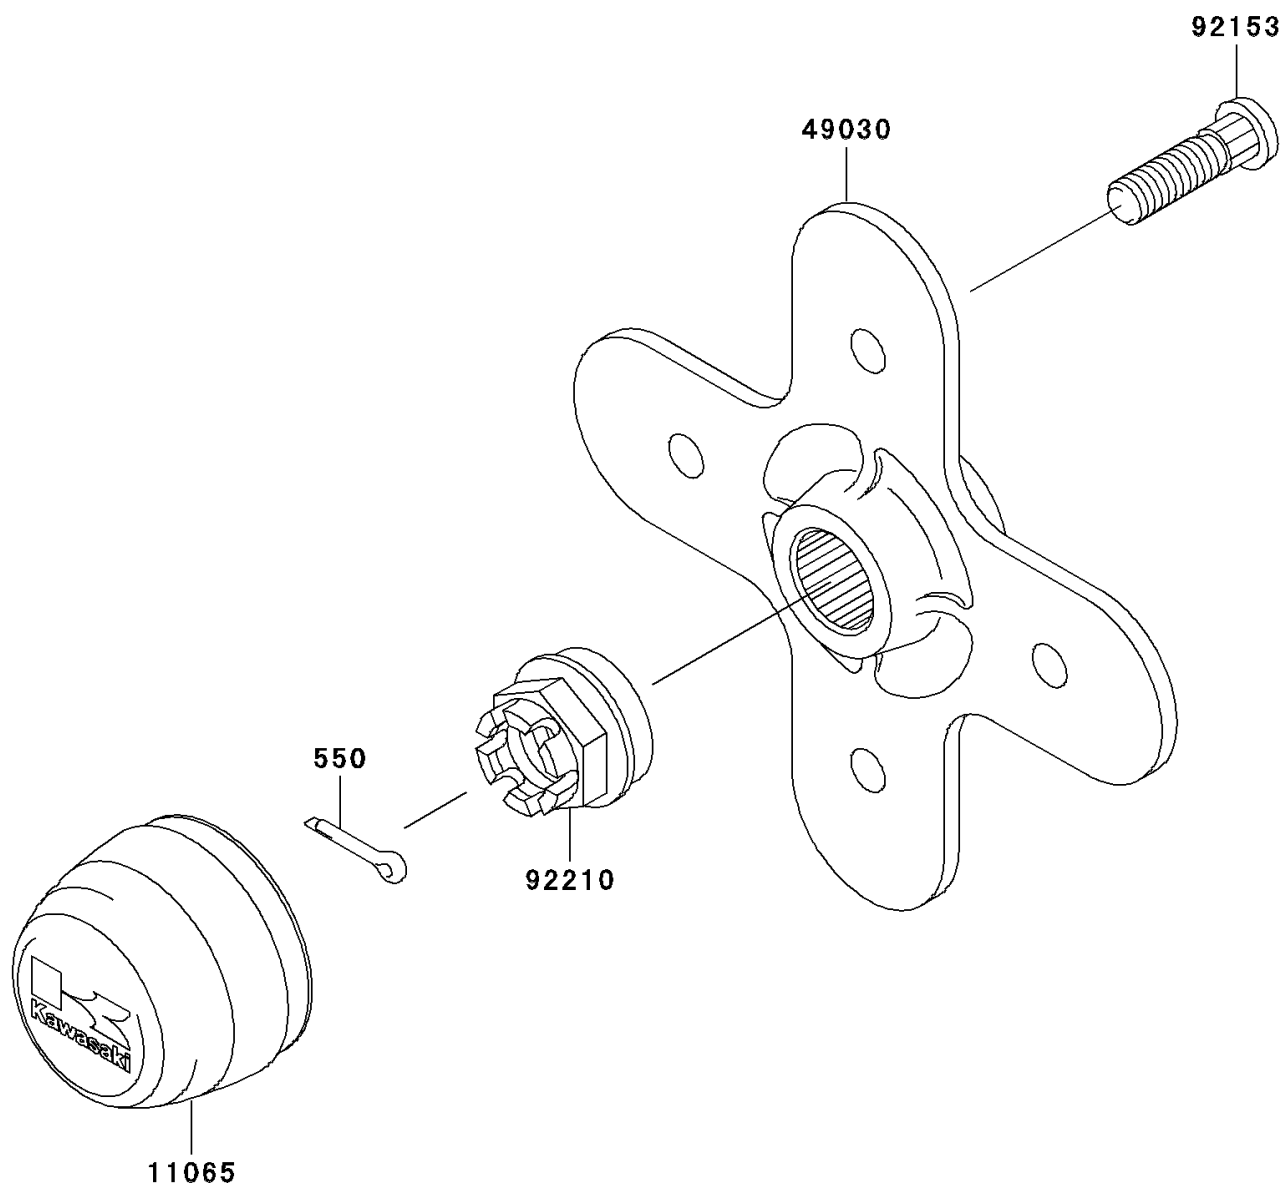

2006 Brute Force® 750 4x4i NRA Outdoors™ PARTS DIAGRAM

Rear Hub

F2240

2006 Brute Force® 750 4x4i NRA Outdoors™ PARTS LIST

Rear Hub

ITEM NAME	PART NUMBER	QUANTITY
PIN-COTTER,4.0X25 (Ref # 550)	550D4025	1
CAP,WHEEL (Ref # 11065)	11065-0108	1
HUB,RR (Ref # 49030)	49030-0009	1
BOLT,10X36.5 (Ref # 92153)	92153-0890	1
NUT,CASTLE,20MM (Ref # 92210)	92210-1381	1