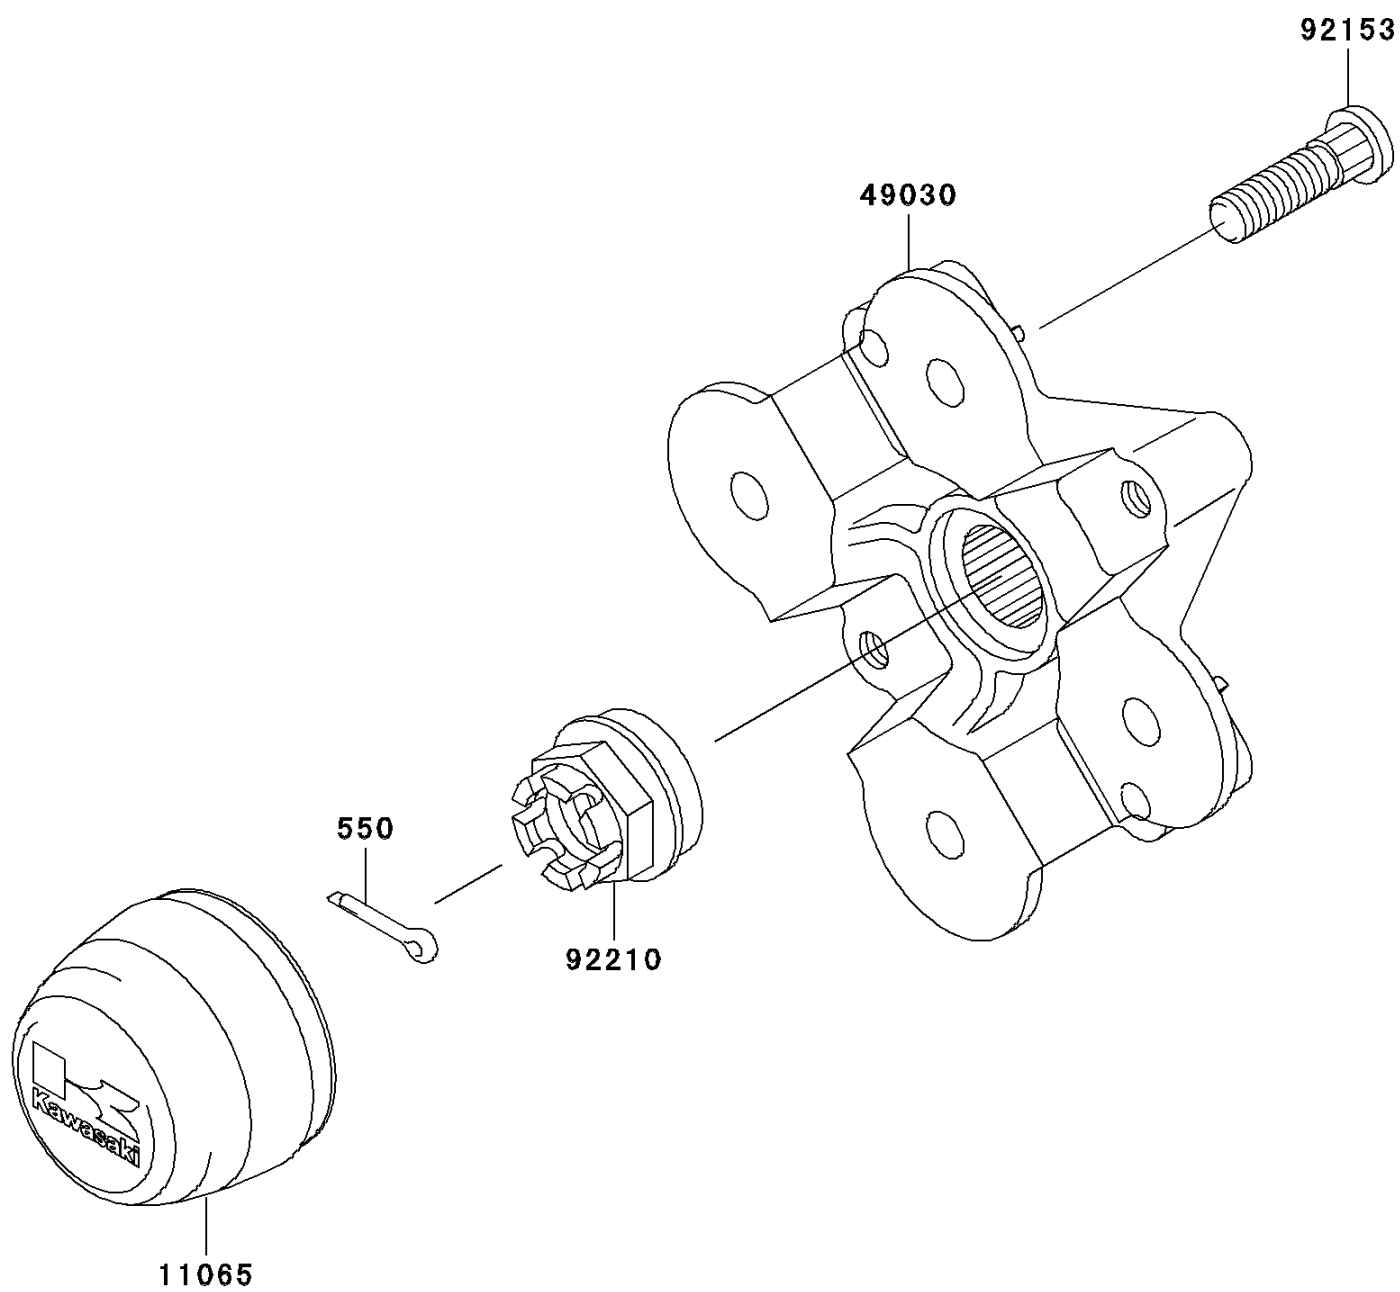

2006 Brute Force® 750 4x4i NRA Outdoors™ PARTS DIAGRAM

Front Hub

F2230

2006 Brute Force® 750 4x4i NRA Outdoors™ PARTS LIST

Front Hub

ITEM NAME	PART NUMBER	QUANTITY
PIN-COTTER,4.0X25 (Ref # 550)	550D4025	1
CAP,WHEEL (Ref # 11065)	11065-0108	1
HUB,FR (Ref # 49030)	49030-0013	1
BOLT,10X36.5 (Ref # 92153)	92153-0890	1
NUT,CASTLE,18MM (Ref # 92210)	92210-1349	1