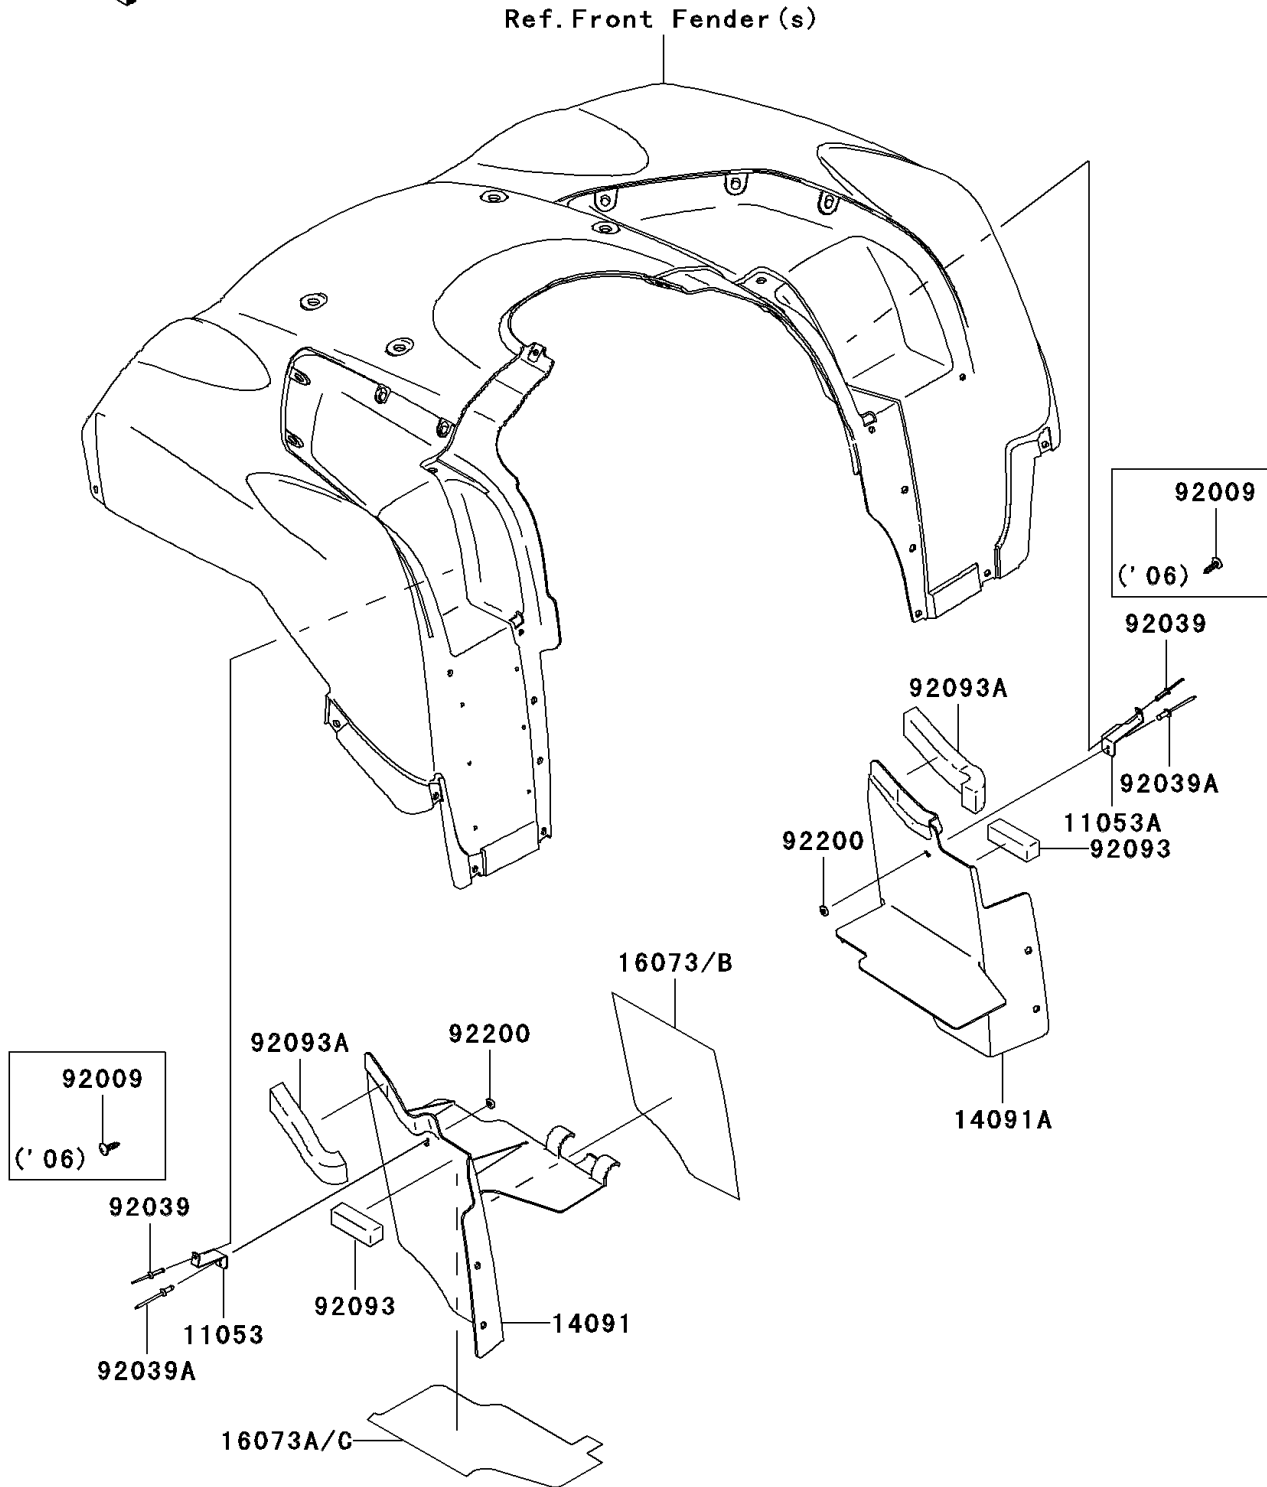

## 2006 Brute Force® 750 4x4i NRA Outdoors™ PARTS DIAGRAM

Flap

F2173

## 2006 Brute Force® 750 4x4i NRA Outdoors™ PARTS LIST

Flap

| ITEM NAME                                  | PART NUMBER | QUANTITY |
|--|-------------|----------|
| BRACKET,INNER FLAP,LH (Ref # 11053)        | 11053-1979  | 1        |
| BRACKET,INNER FLAP,RH (Ref # 11053A)       | 11053-1980  | 1        |
| COVER,FRONT FENDER,LH (Ref # 14091)        | 14091-0491  | 1        |
| COVER,FRONT FENDER,RH (Ref # 14091A)       | 14091-0492  | 1        |
| INSULATOR,INNER FLAP,LH,LWR (Ref # 16073)  | 16073-0028  | 1        |
| INSULATOR,INNER FLAP,LH,UPP (Ref # 16073A) | 16073-0029  | 1        |
| SCREW,TAPPING,4X16 (Ref # 92009)           | 92009-3849  | 1        |
| RIVET,3.2X8 (Ref # 92039A)                 | 92039-3763  | 1        |
| SEAL,FR FENDER (Ref # 92093)               | 92093-0038  | 1        |
| SEAL (Ref # 92093A)                        | 92093-1580  | 1        |
| WASHER,3.5X8X1 (Ref # 92200)               | 92200-1251  | 1        |