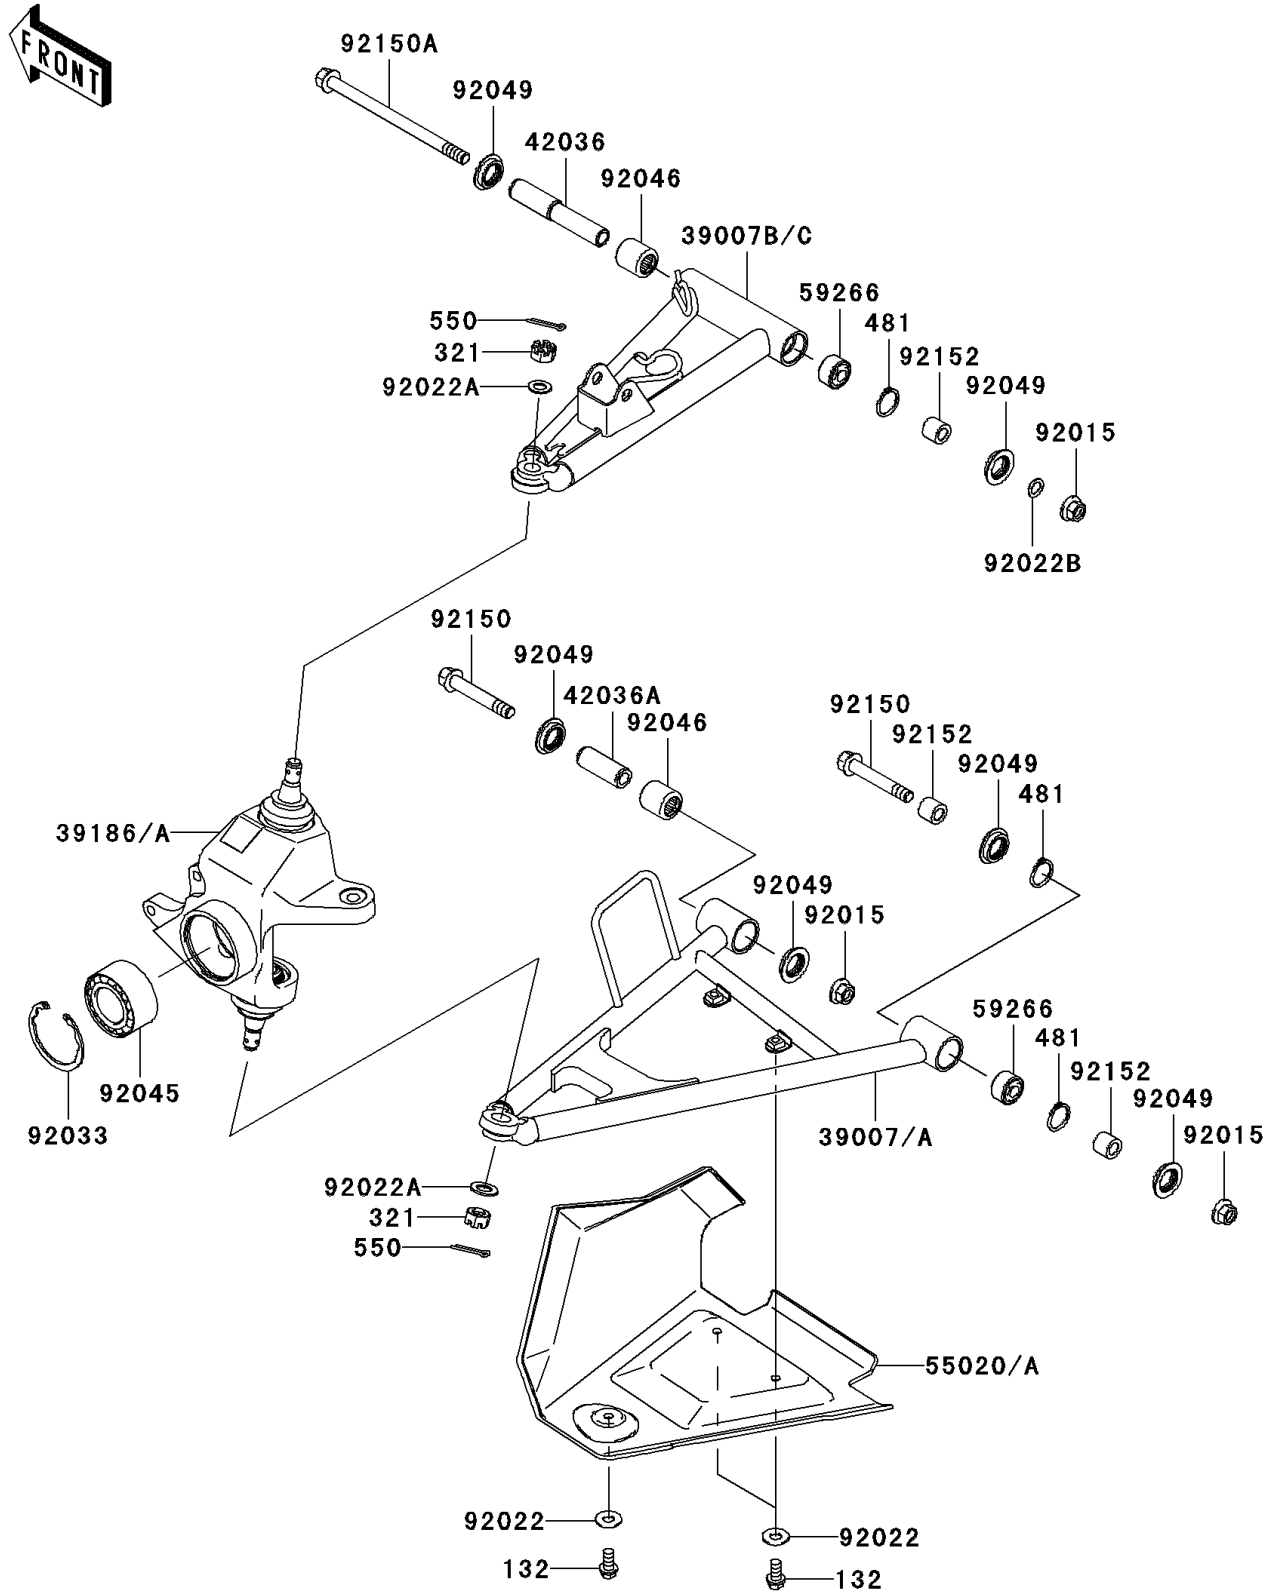

## 2006 Brute Force® 750 4x4i NRA Outdoors™ PARTS DIAGRAM

Front Suspension(JKAVFDA1 6B524415-)

F2152A

## 2006 Brute Force® 750 4x4i NRA Outdoors™ PARTS LIST

Front Suspension(JKAVFDA1 6B524415-)

ITEM NAME	PART NUMBER	QUANTITY
BOLT-FLANGED-SMALL,6X12 (Ref # 132)	132J0612	1
NUT-CASTLE,12MM (Ref # 321)	321H1200	1
CIRCLIP (Ref # 481)	481J2400	1
PIN-COTTER,3.0X25 (Ref # 550)	550D3025	1
ARM-SUSP,FR,LWR,LH (Ref # 39007)	39007-0064	1
ARM-SUSP,FR,LWR,RH (Ref # 39007A)	39007-0065	1
ARM-SUSP,FR,UPP,LH (Ref # 39007B)	39007-0066	1
ARM-SUSP,FR,UPP,RH (Ref # 39007C)	39007-0067	1
KNUCKLE ASSY,FR,LH (Ref # 39186)	39186-0033	1
KNUCKLE ASSY,FR,RH (Ref # 39186A)	39186-0034	1
SLEEVE,SUSPENSION ARM (Ref # 42036)	42036-0016	1
SLEEVE (Ref # 42036A)	42036-1376	1
GUARD,FRONT ARM,LH,F.BLACK (Ref # 55020)	55020-0109-6Z	1
GUARD,FRONT ARM,RH,F.BLACK (Ref # 55020A)	55020-0110-6Z	1
JOINT-BALL (Ref # 59266)	59266-0013	1
NUT,FLANGED,10MM (Ref # 92015)	92015-1415	1
WASHER,7X16X1.2 (Ref # 92022)	92022-024	1
WASHER,12.3X22X1.6 (Ref # 92022A)	92022-1065	1
WASHER,10.2X16X1 (Ref # 92022B)	92022-1829	1
RING-SNAP,55MM (Ref # 92033)	92033-1274	1
BEARING-BALL,30BWD08A (Ref # 92045)	92045-1448	1
BEARING-NEEDLE (Ref # 92046)	92046-1046	1
SEAL-OIL,MHA17245.7F (Ref # 92049)	92049-1223	1
BOLT,FLANGED,10X63 (Ref # 92150)	92150-1384	1
BOLT,FLANGED,10X150 (Ref # 92150A)	92150-1686	1
COLLAR,10X17X14.5 (Ref # 92152)	92152-1455	1