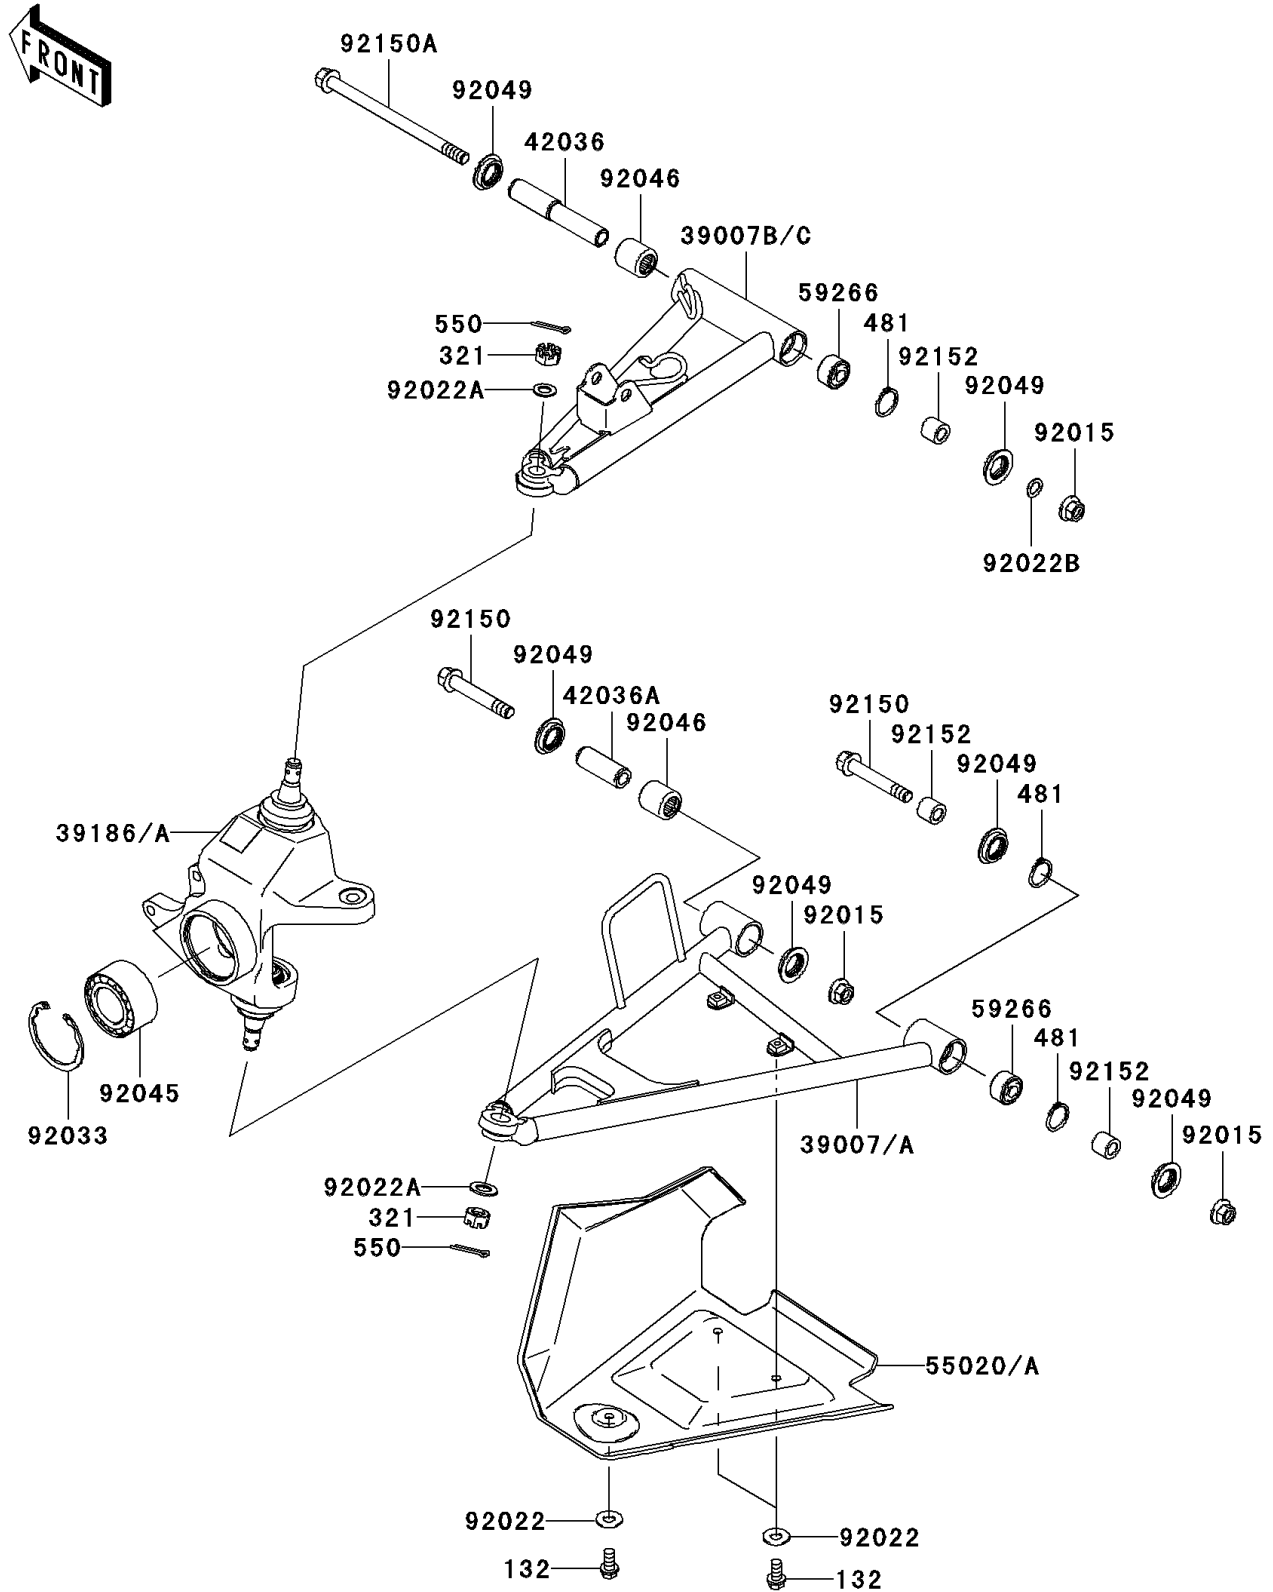

## 2006 Brute Force® 750 4x4i NRA Outdoors™ PARTS DIAGRAM

Front Suspension(-JKAVFDA1 6B524414)

F2152

## 2006 Brute Force® 750 4x4i NRA Outdoors™ PARTS LIST

Front Suspension(-JKAVFDA1 6B524414)

ITEM NAME	PART NUMBER	QUANTITY
BOLT-FLANGED-SMALL,6X12 (Ref # 132)	132J0612	1
NUT-CASTLE,12MM (Ref # 321)	321H1200	1
CIRCLIP (Ref # 481)	481J2400	1
PIN-COTTER,3.0X25 (Ref # 550)	550D3025	1
ARM-SUSP,FR,LWR,LH (Ref # 39007)	39007-0040	1
ARM-SUSP,FR,LWR,RH (Ref # 39007A)	39007-0041	1
ARM-SUSP,FR,UPP,LH (Ref # 39007B)	39007-7507	1
ARM-SUSP,FR,UPP,RH (Ref # 39007C)	39007-7508	1
KNUCKLE ASSY,FR,LH (Ref # 39186)	39186-0033	1
KNUCKLE ASSY,FR,RH (Ref # 39186A)	39186-0034	1
SLEEVE,SUSPENSION ARM (Ref # 42036)	42036-0016	1
SLEEVE (Ref # 42036A)	42036-1376	1
GUARD,FRONT ARM,LH,F.BLACK (Ref # 55020)	55020-0109-6Z	1
GUARD,FRONT ARM,RH,F.BLACK (Ref # 55020A)	55020-0110-6Z	1
JOINT-BALL (Ref # 59266)	59266-0013	1
NUT,FLANGED,10MM (Ref # 92015)	92015-1415	1
WASHER,7X16X1.2 (Ref # 92022)	92022-024	1
WASHER,12.3X22X1.6 (Ref # 92022A)	92022-1065	1
WASHER,10.2X16X1 (Ref # 92022B)	92022-1829	1
RING-SNAP,55MM (Ref # 92033)	92033-1274	1
BEARING-BALL,30BWD08A (Ref # 92045)	92045-1448	1
BEARING-NEEDLE (Ref # 92046)	92046-1046	1
SEAL-OIL,MHA17245.7F (Ref # 92049)	92049-1223	1
BOLT,FLANGED,10X63 (Ref # 92150)	92150-1384	1
BOLT,FLANGED,10X150 (Ref # 92150A)	92150-1686	1
COLLAR,10X17X14.5 (Ref # 92152)	92152-1455	1