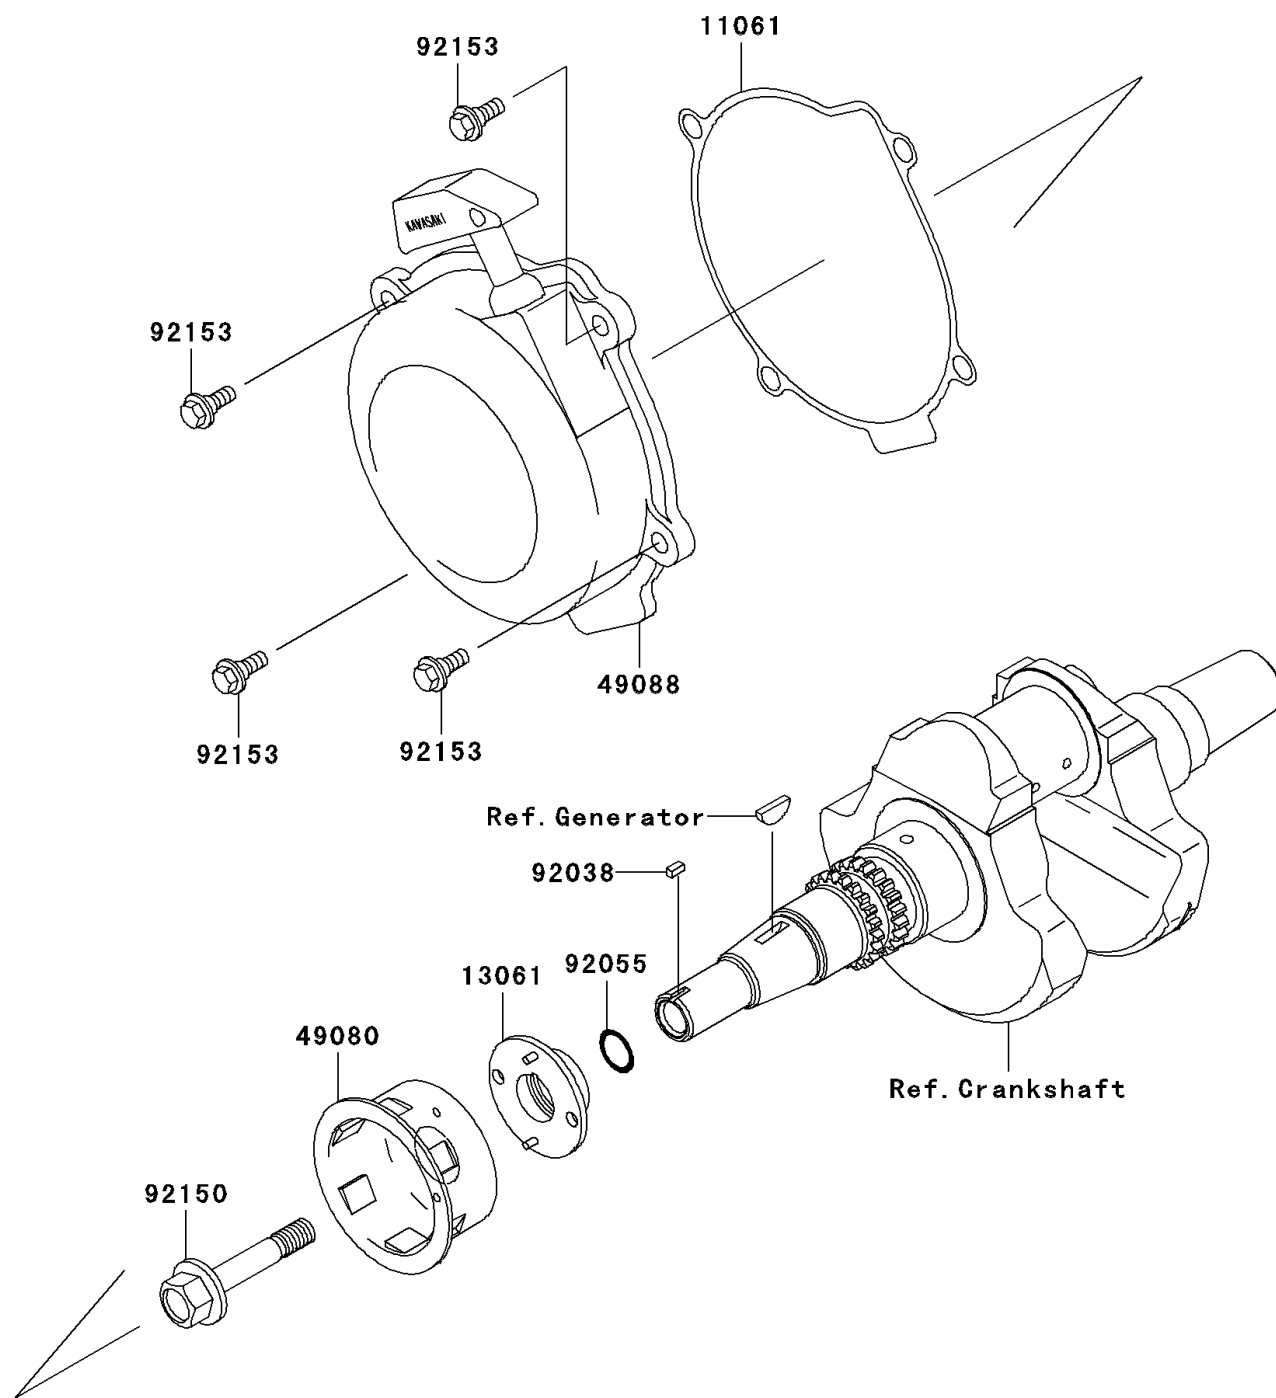

2007 Brute Force® 750 4x4i NRA Outdoors™ PARTS DIAGRAM

Recoil Starter

E3040

2007 Brute Force® 750 4x4i NRA Outdoors™ PARTS LIST

Recoil Starter

ITEM NAME	PART NUMBER	QUANTITY
-----------	-------------	----------