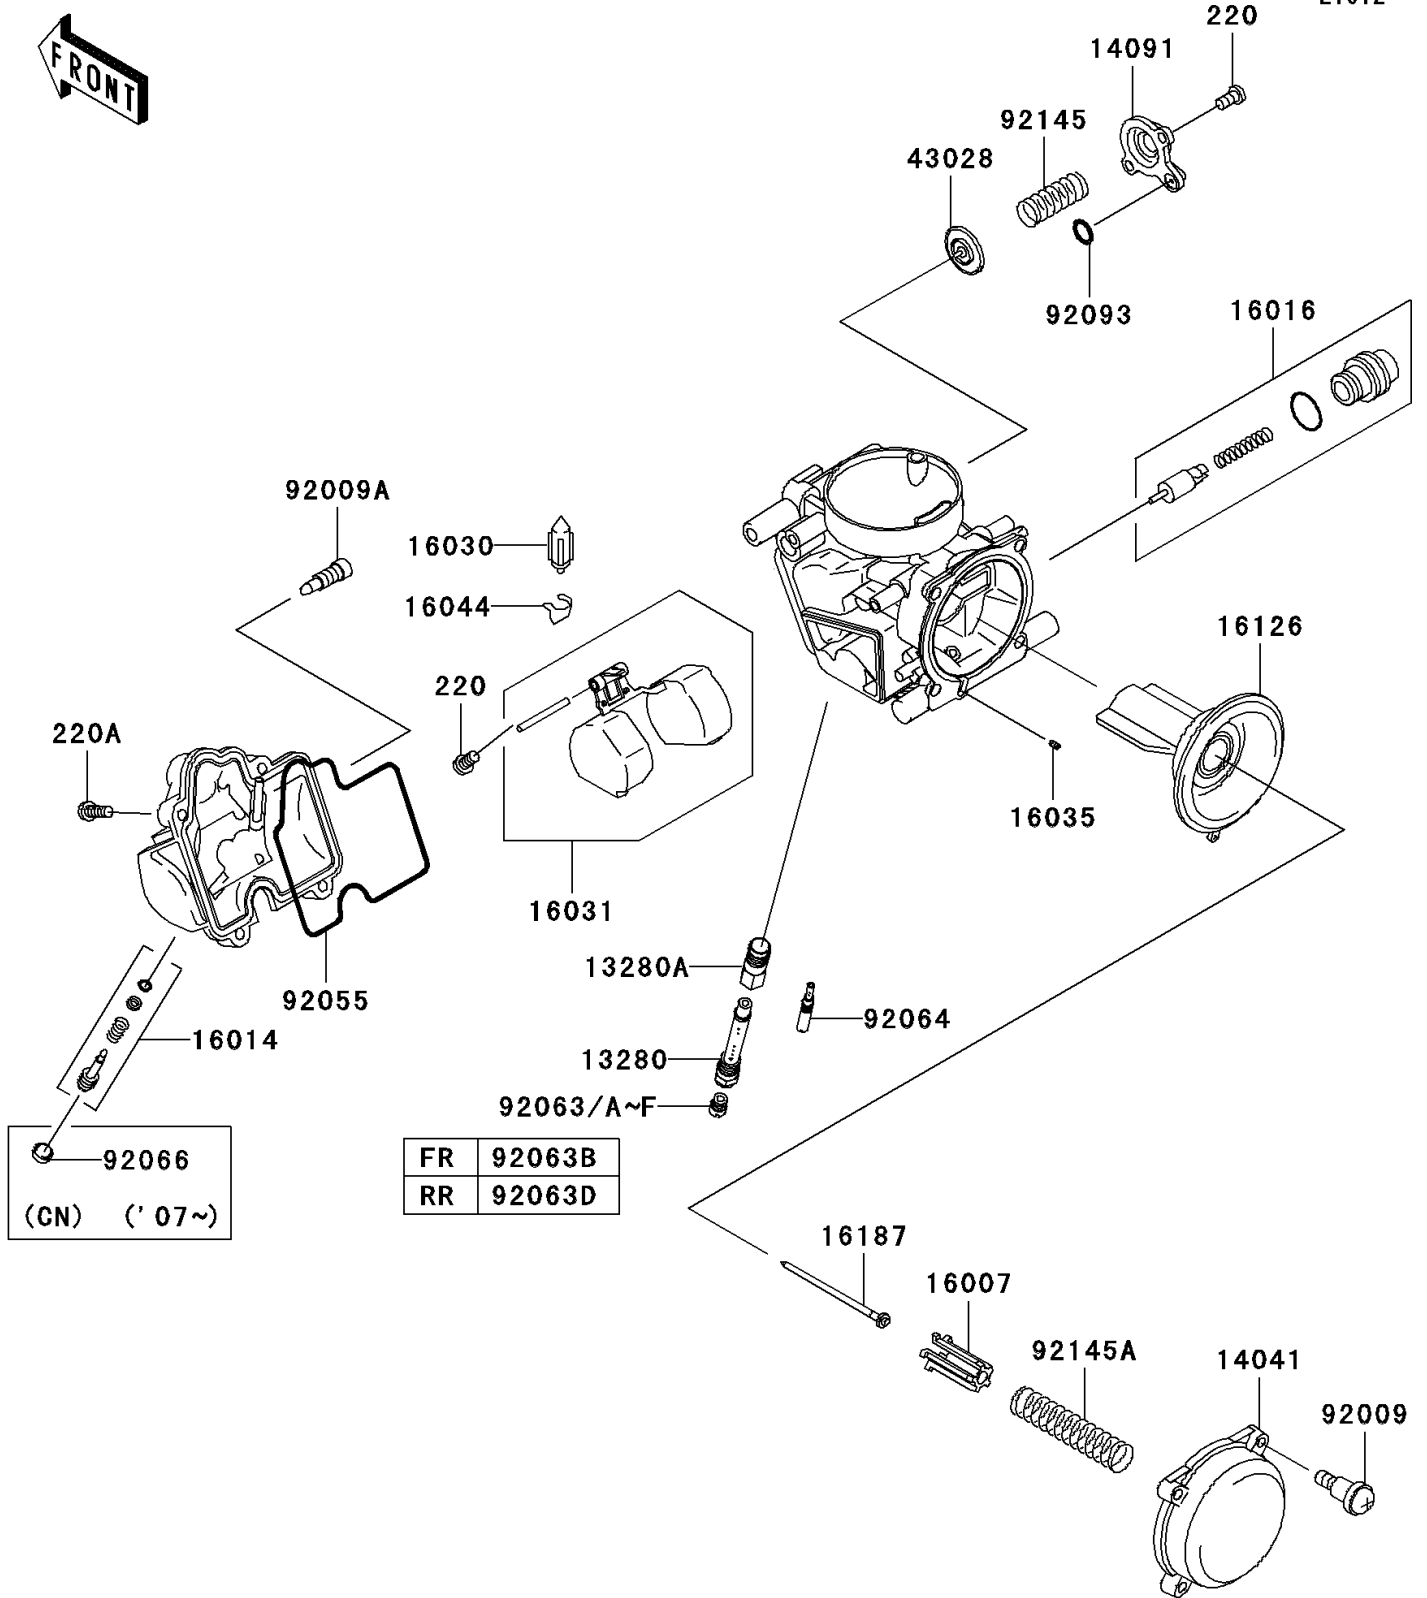

## 2006 Brute Force® 750 4x4i NRA Outdoors™ PARTS DIAGRAM

Carburetor Parts

E1612

FR	92063B
RR	92063D

92066  
(CN) ('07~)

## 2006 Brute Force® 750 4x4i NRA Outdoors™ PARTS LIST

### Carburetor Parts

ITEM NAME	PART NUMBER	QUANTITY
SCREW-PAN-CROS,4X8 (Ref # 220)	220D0408	1
SCREW-PAN-CROS,4X14 (Ref # 220A)	220D0414	1
HOLDER (Ref # 13280)	13280-0115	1
HOLDER,JET (Ref # 13280A)	13280-1096	1
CAP-CHAMBER,MIXING (Ref # 14041)	14041-1091	1
COVER,AIR CUT VALVE (Ref # 14091)	14091-1246	1
SEAT-SPRING,VALVE (Ref # 16007)	16007-1117	1
SCREW-PILOT AIR (Ref # 16014)	16014-0009	1
PLUNGER (Ref # 16016)	16016-1117	1
VALVE-FLOAT (Ref # 16030)	16030-1007	1
FLOAT (Ref # 16031)	16031-1097	1
JET-AIR,LEAK (Ref # 16035)	16035-1055	1
CLAMP,FLOAT VALVE (Ref # 16044)	16044-007	1
VALVE (Ref # 16126)	16126-0015	1
NEEDLE-JET,NFKL (Ref # 16187)	16187-0156	1
DIAPHRAGM,AIR CUT VALVE (Ref # 43028)	43028-1085	1
SCREW,4X4.4 (Ref # 92009)	92009-1549	1
SCREW,DRAIN,6X0.75 (Ref # 92009A)	92009-1551	1
RING-O,FLOAT CHAMBER (Ref # 92055)	92055-1589	1
JET-MAIN,#148 (Ref # 92063)	92063-1324	1
JET-MAIN,#150 (Ref # 92063A)	92063-1330	1
JET-MAIN,#152 (Ref # 92063B)	92063-1331	1
JET-MAIN,#155 (Ref # 92063C)	92063-1332	1
JET-MAIN,#158 (Ref # 92063D)	92063-1344	1
JET-MAIN,#160 (Ref # 92063E)	92063-1345	1
JET-MAIN,#162 (Ref # 92063F)	92063-1346	1
JET-PILOT,#38 (Ref # 92064)	92064-0011	1
SEAL,"U"RING (Ref # 92093)	92093-1046	1
SPRING,AIR CUT VALVE (Ref # 92145)	92145-0097	1

## 2006 Brute Force® 750 4x4i NRA Outdoors™ PARTS LIST

Carburetor Parts

ITEM NAME	PART NUMBER	QUANTITY
SPRING (Ref # 92145A)	92145-0267	1