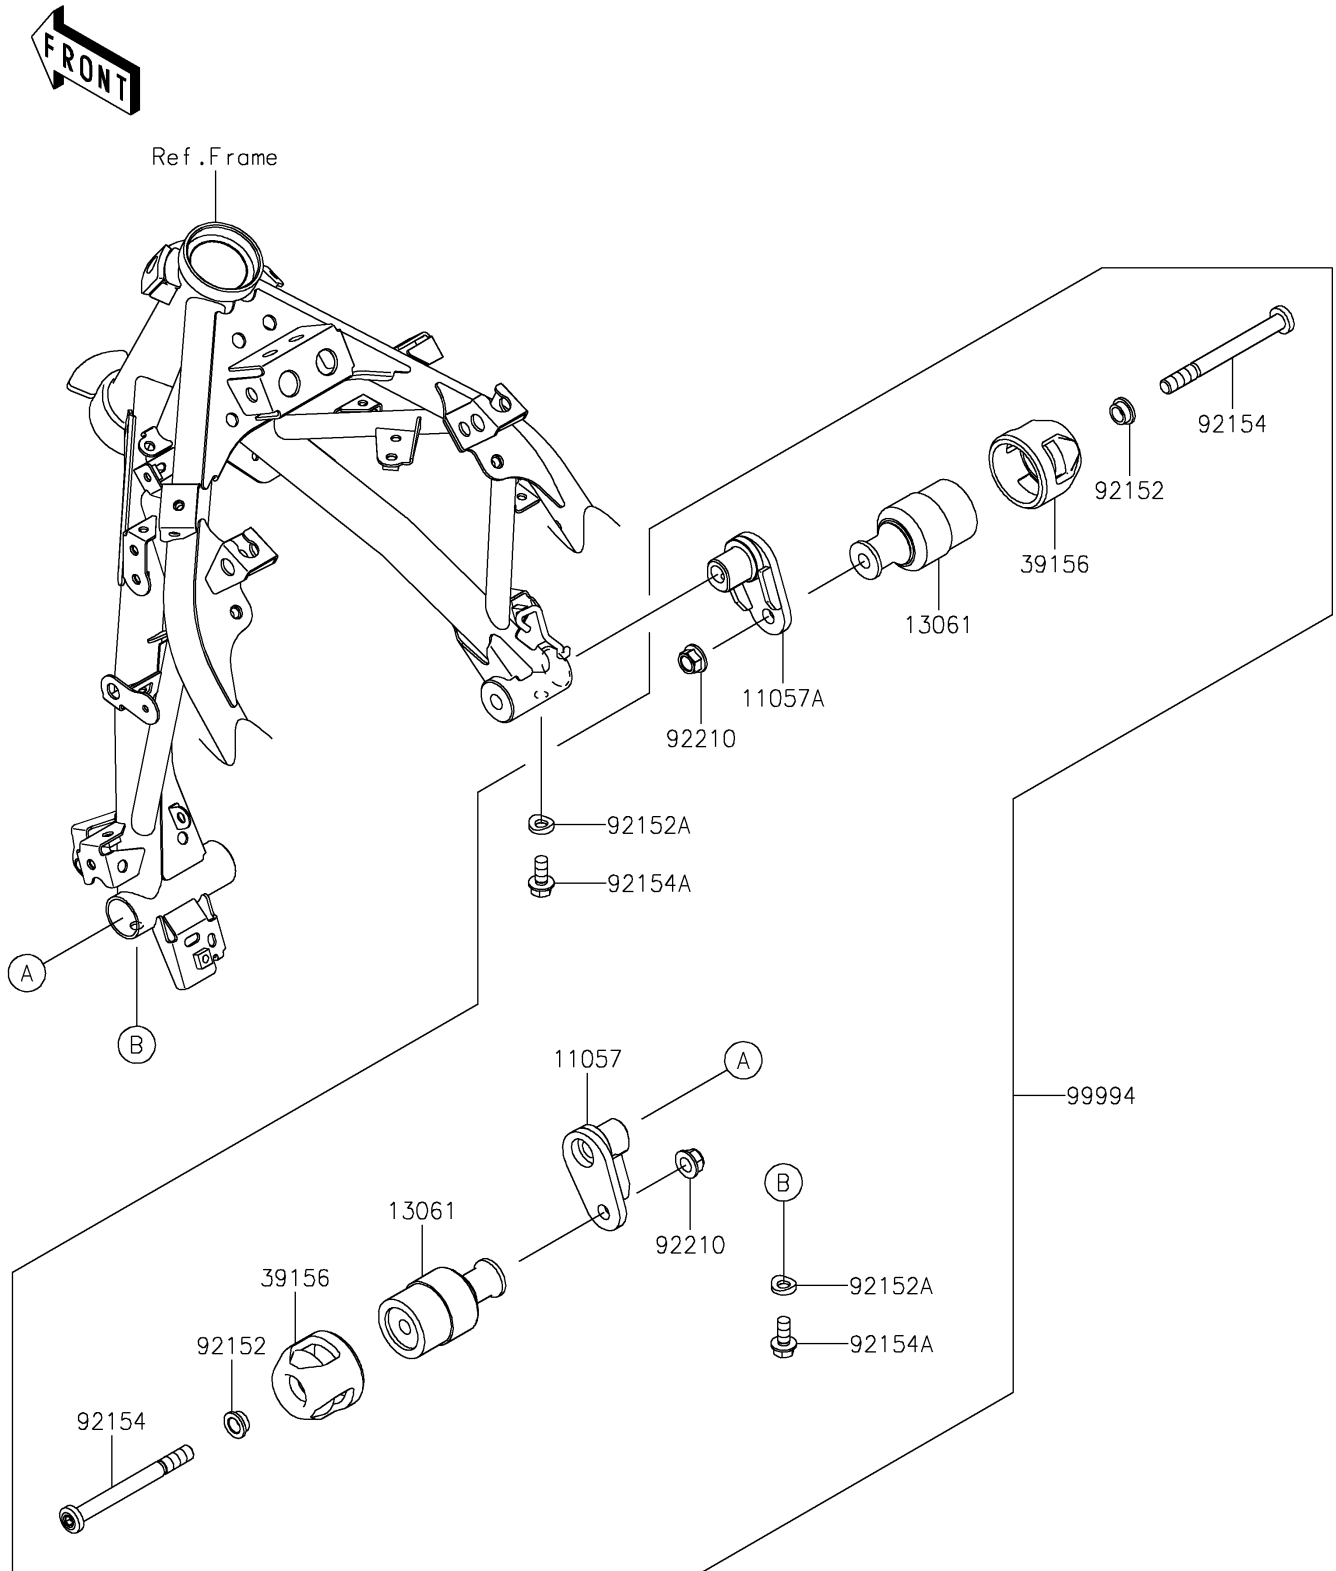

2019 Z400 ABS PARTS DIAGRAM

Accessory(Slider)

F2910D

2019 Z400 ABS PARTS LIST

Accessory(Slider)

ITEM NAME	PART NUMBER	QUANTITY
BRACKET,SLIDER,LH (Ref # 11057)	11057-2639	1
BRACKET,SLIDER,RH (Ref # 11057A)	11057-2642	1
BOSS (Ref # 13061)	13061-0782	1
PAD,SLIDER (Ref # 39156)	39156-1913	1
COLLAR,10.2X14X7 (Ref # 92152)	92152-2129	1
COLLAR,8.3X16 (Ref # 92152A)	92152-2423	1
BOLT,SOCKET,10X105 (Ref # 92154)	92154-1767	1
BOLT-FLANGED,8X14 (Ref # 92154A)	92154-3798	1
NUT,LOCK,FLANGED,10MM (Ref # 92210)	92210-1081	1
KIT-ACCESSORY,SLIDER (Ref # 99994)	99994-1287	1