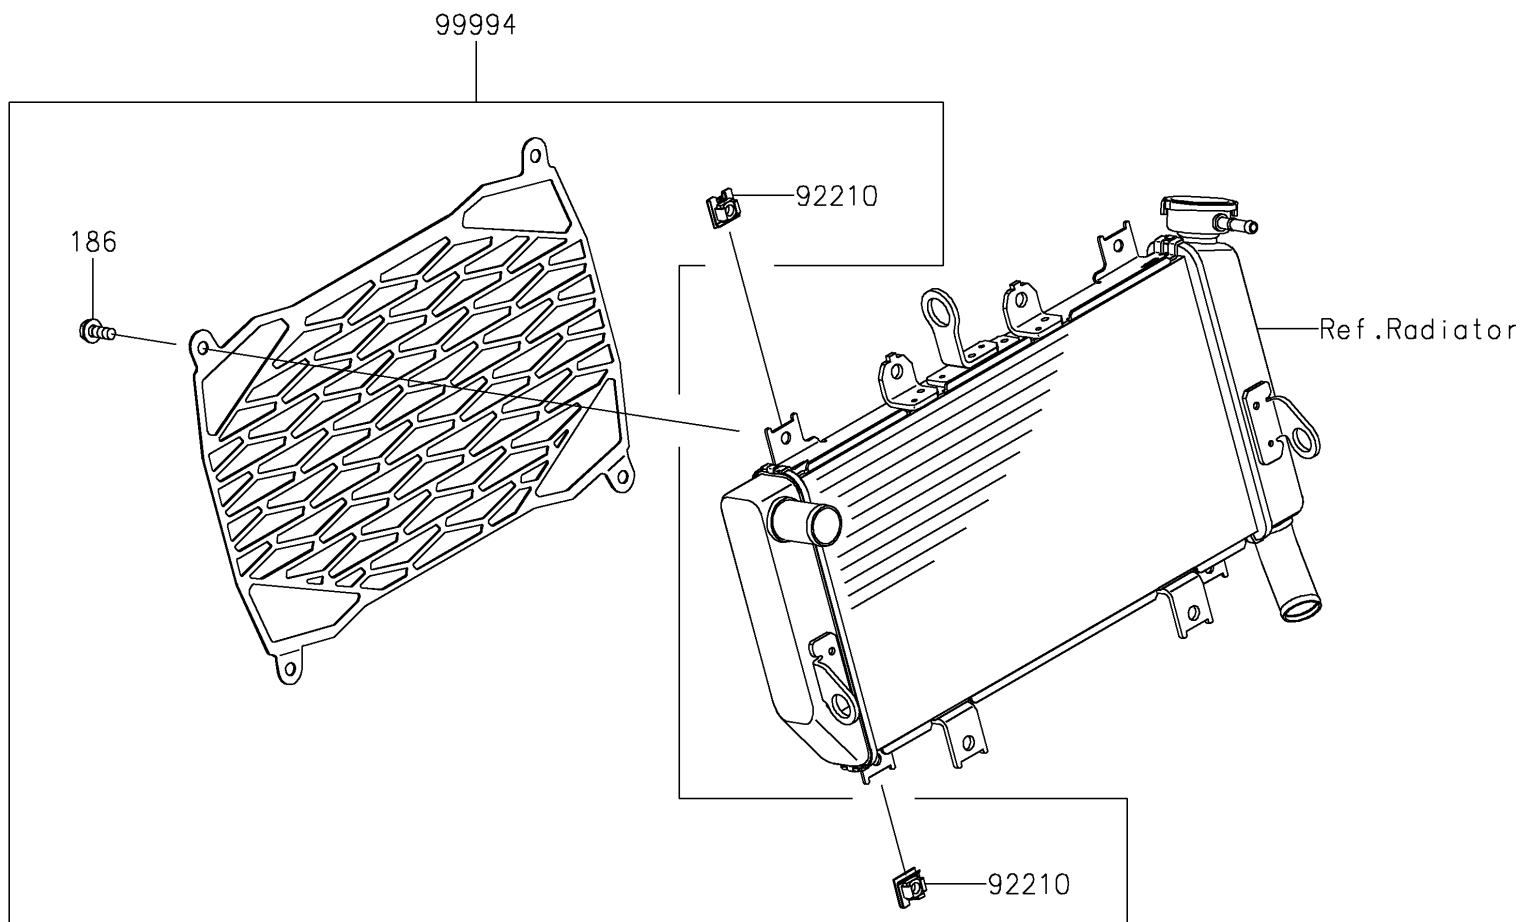

2019 Z400 ABS PARTS DIAGRAM

Accessory(Radiator Screen)

F2910C

2019 Z400 ABS PARTS LIST

Accessory(Radiator Screen)

ITEM NAME	PART NUMBER	QUANTITY
BOLT-UPSET-WP (Ref # 186)	186BA0616	1
NUT,CLIP,6MM (Ref # 92210)	92210-0867	1
KIT-ACCESSORY,RADIATOR SCREEN (Ref # 99994)	99994-1048	1