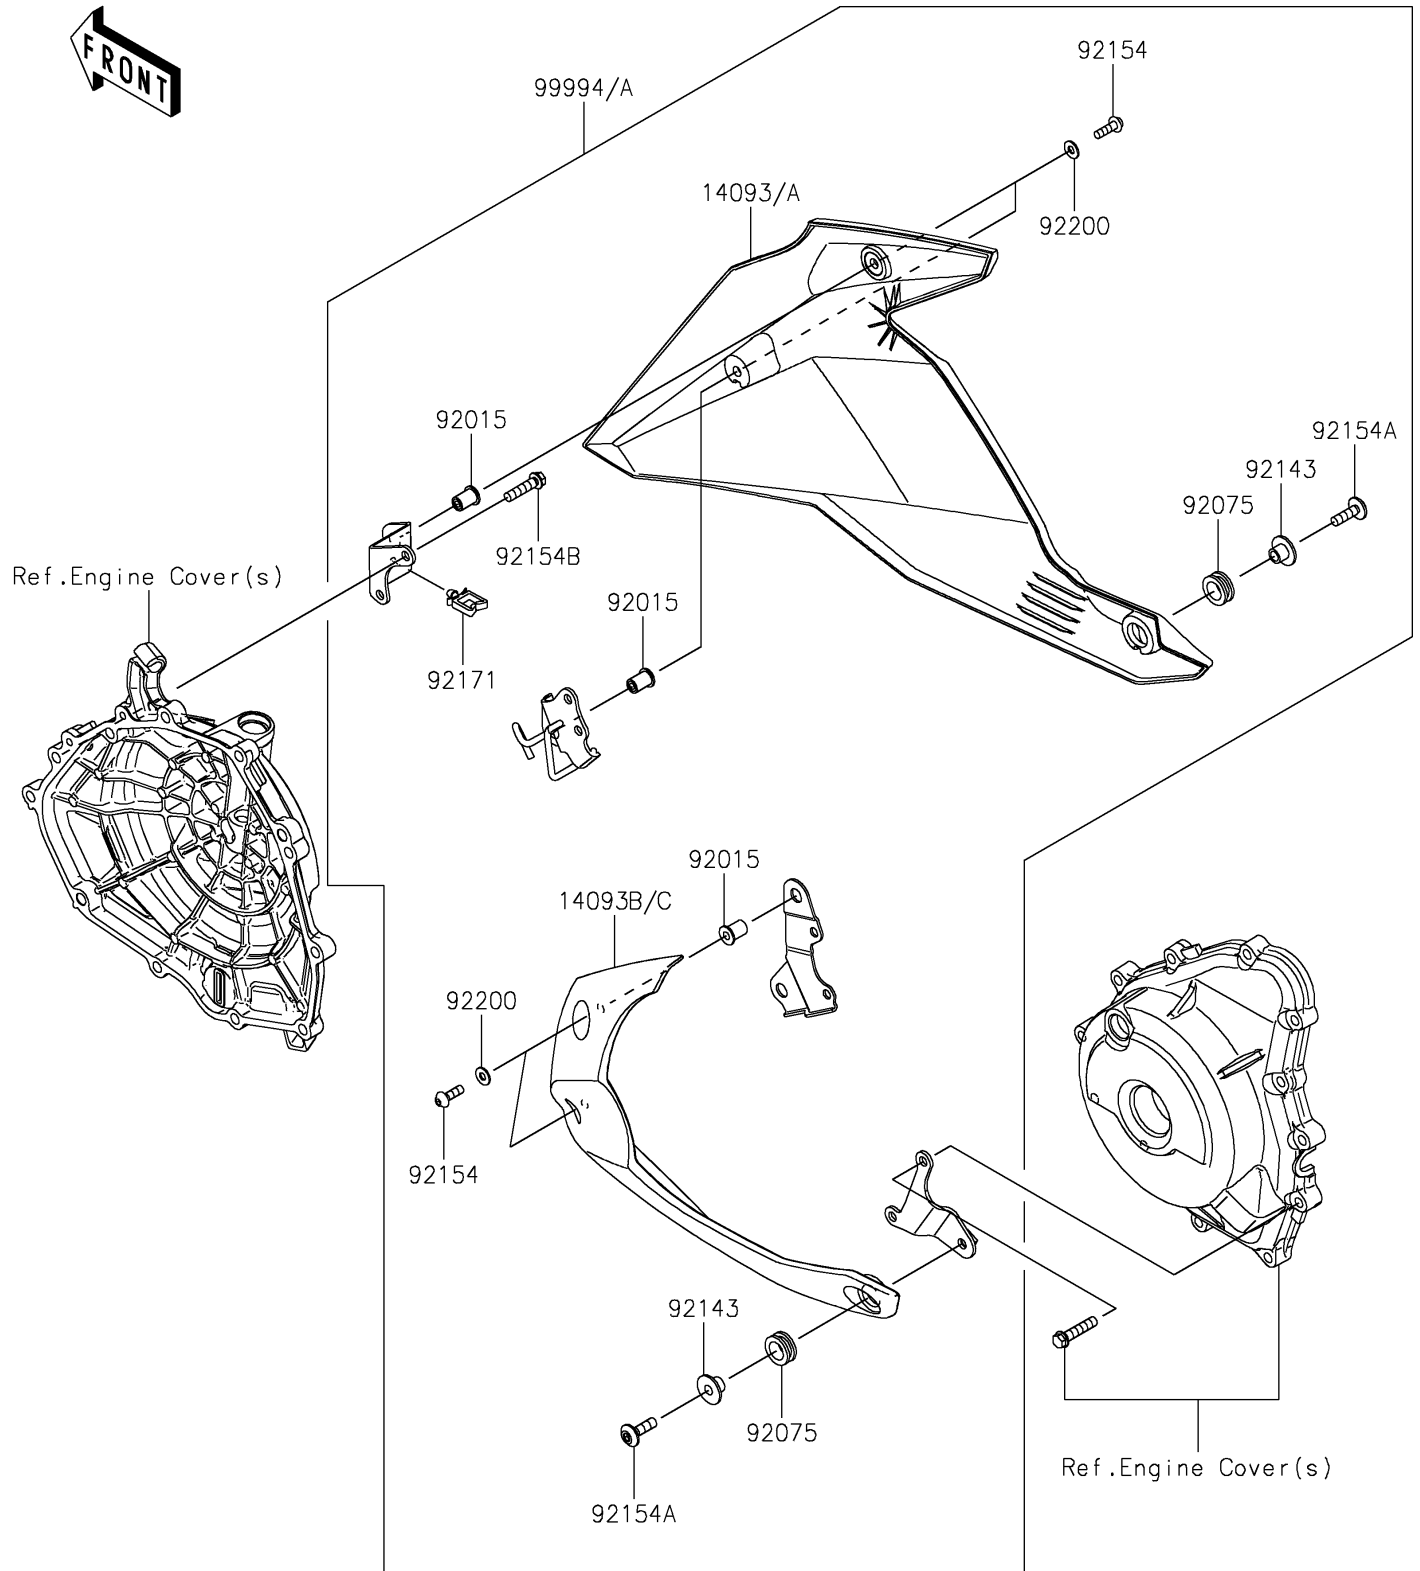

2019 Z400 ABS PARTS DIAGRAM

Accessory(Lower Cowling)

F2910B

2019 Z400 ABS PARTS LIST

Accessory(Lower Cowling)

ITEM NAME	PART NUMBER	QUANTITY
COVER,LWR,RH,M.S.BLACK (Ref # 14093)	14093-0768-660	1
COVER,LWR,RH,M.F.S.BLACK (Ref # 14093A)	14093-0768-739	1
COVER,LWR,LH,M.S.BLACK (Ref # 14093B)	14093-0981-660	1
COVER,LWR,LH,M.F.S.BLACK (Ref # 14093C)	14093-0981-739	1
NUT,WELL,5MM (Ref # 92015)	92015-1757	1
DAMPER (Ref # 92075)	92075-1634	1
COLLAR,L=9.6 (Ref # 92143)	92143-1016	1
BOLT,SOCKET,5X16 (Ref # 92154)	92154-0209	1
BOLT,SOCKET,6X20 (Ref # 92154A)	92154-0918	1
BOLT,FLANGED,6X25 (Ref # 92154B)	92154-2734	1
CLAMP (Ref # 92171)	92171-0290	1
WASHER,5.2X12X1.0 (Ref # 92200)	92200-0784	1
LOWER COWLING,M.S.BLACK (Ref # 99994)	99994-1131-660	1
LOWER COWLING,M.F.S.BLACK (Ref # 99994A)	99994-1131-739	1