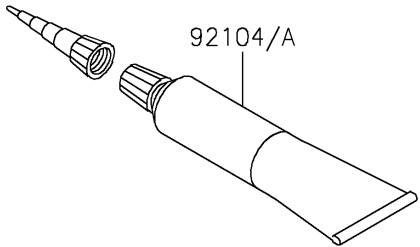

2019 Z400 ABS PARTS DIAGRAM

Owner's Tools

F2810

2019 Z400 ABS PARTS LIST

Owner's Tools

ITEM NAME	PART NUMBER	QUANTITY
TOOL-KIT (Ref # 56007)	56007-0107	1
BAG,TOOL (Ref # 56008)	56008-0036	1
RING-O,90MM (Ref # 92055)	92055-0955	1
GASKET-LIQUID,TB1211F,CLEAR (Ref # 92104)	92104-0004	1
GASKET-LIQUID,TB1216B,BLACK (Ref # 92104A)	92104-1064	1
GRIP-SCREW DRIVER (Ref # 92106)	92106-0004	1
TOOL-DRIVER,#2PHILLIPS (Ref # 92107)	92107-0020	1
TOOL-WRENCH,HOOK (Ref # 92110)	92110-0040	1
TOOL-WRENCH,OPEN END,14X17 (Ref # 92110A)	92110-0057	1
TOOL-WRENCH,BOX END,24MM (Ref # 92110B)	92110-0066	1
TOOL-WRENCH,OPEN END,10X12 (Ref # 92110C)	92110-0564	1
TOOL-WRENCH,ALLEN,5MM (Ref # 92110D)	92110-0566	1
TOOL-WRENCH,ALLEN,4MM (Ref # 92110E)	92110-0567	1
TOOL-BAR,WRENCH (Ref # 92111)	92111-0008	1
TOOL-PLIERS (Ref # 92112)	92112-0007	1