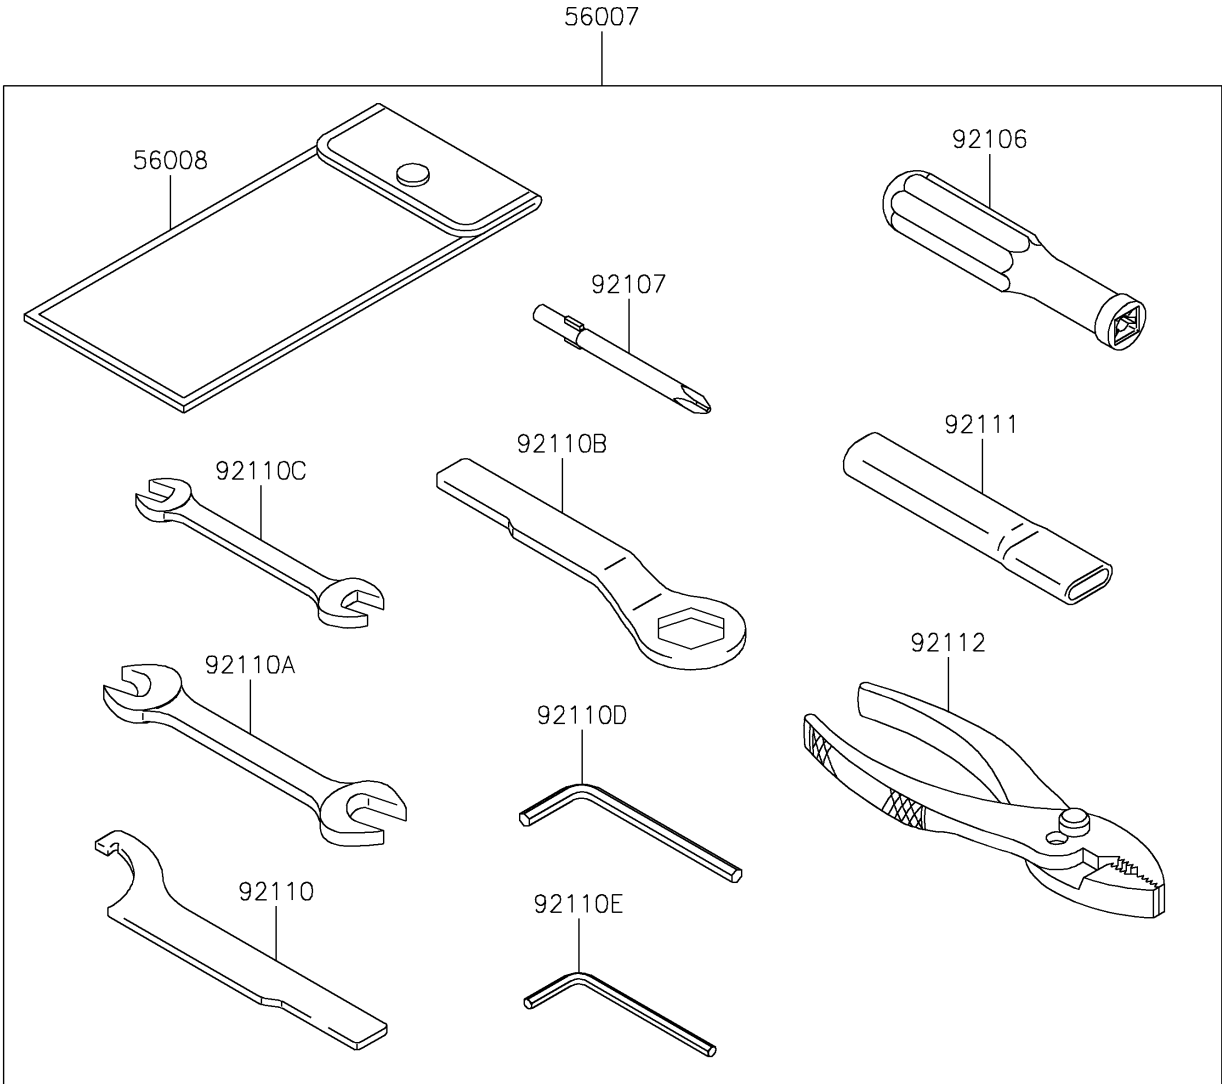

2019 Z400 ABS PARTS DIAGRAM

Owner's Tools

F2810

2019 Z400 ABS PARTS LIST

Owner's Tools

ITEM NAME	PART NUMBER	QUANTITY
TOOL-KIT (Ref # 56007)	56007-0107	1
BAG,TOOL (Ref # 56008)	56008-0036	1
RING-O,90MM (Ref # 92055)	92055-0955	1
GASKET-LIQUID,TB1211F,CLEAR (Ref # 92104)	92104-0004	1
GASKET-LIQUID,TB1216B,BLACK (Ref # 92104A)	92104-1064	1
GRIP-SCREW DRIVER (Ref # 92106)	92106-0004	1
TOOL-DRIVER,#2PHILLIPS (Ref # 92107)	92107-0020	1
TOOL-WRENCH,HOOK (Ref # 92110)	92110-0040	1
TOOL-WRENCH,OPEN END,14X17 (Ref # 92110A)	92110-0057	1
TOOL-WRENCH,BOX END,24MM (Ref # 92110B)	92110-0066	1
TOOL-WRENCH,OPEN END,10X12 (Ref # 92110C)	92110-0564	1
TOOL-WRENCH,ALLEN,5MM (Ref # 92110D)	92110-0566	1
TOOL-WRENCH,ALLEN,4MM (Ref # 92110E)	92110-0567	1
TOOL-BAR,WRENCH (Ref # 92111)	92111-0008	1
TOOL-PLIERS (Ref # 92112)	92112-0007	1