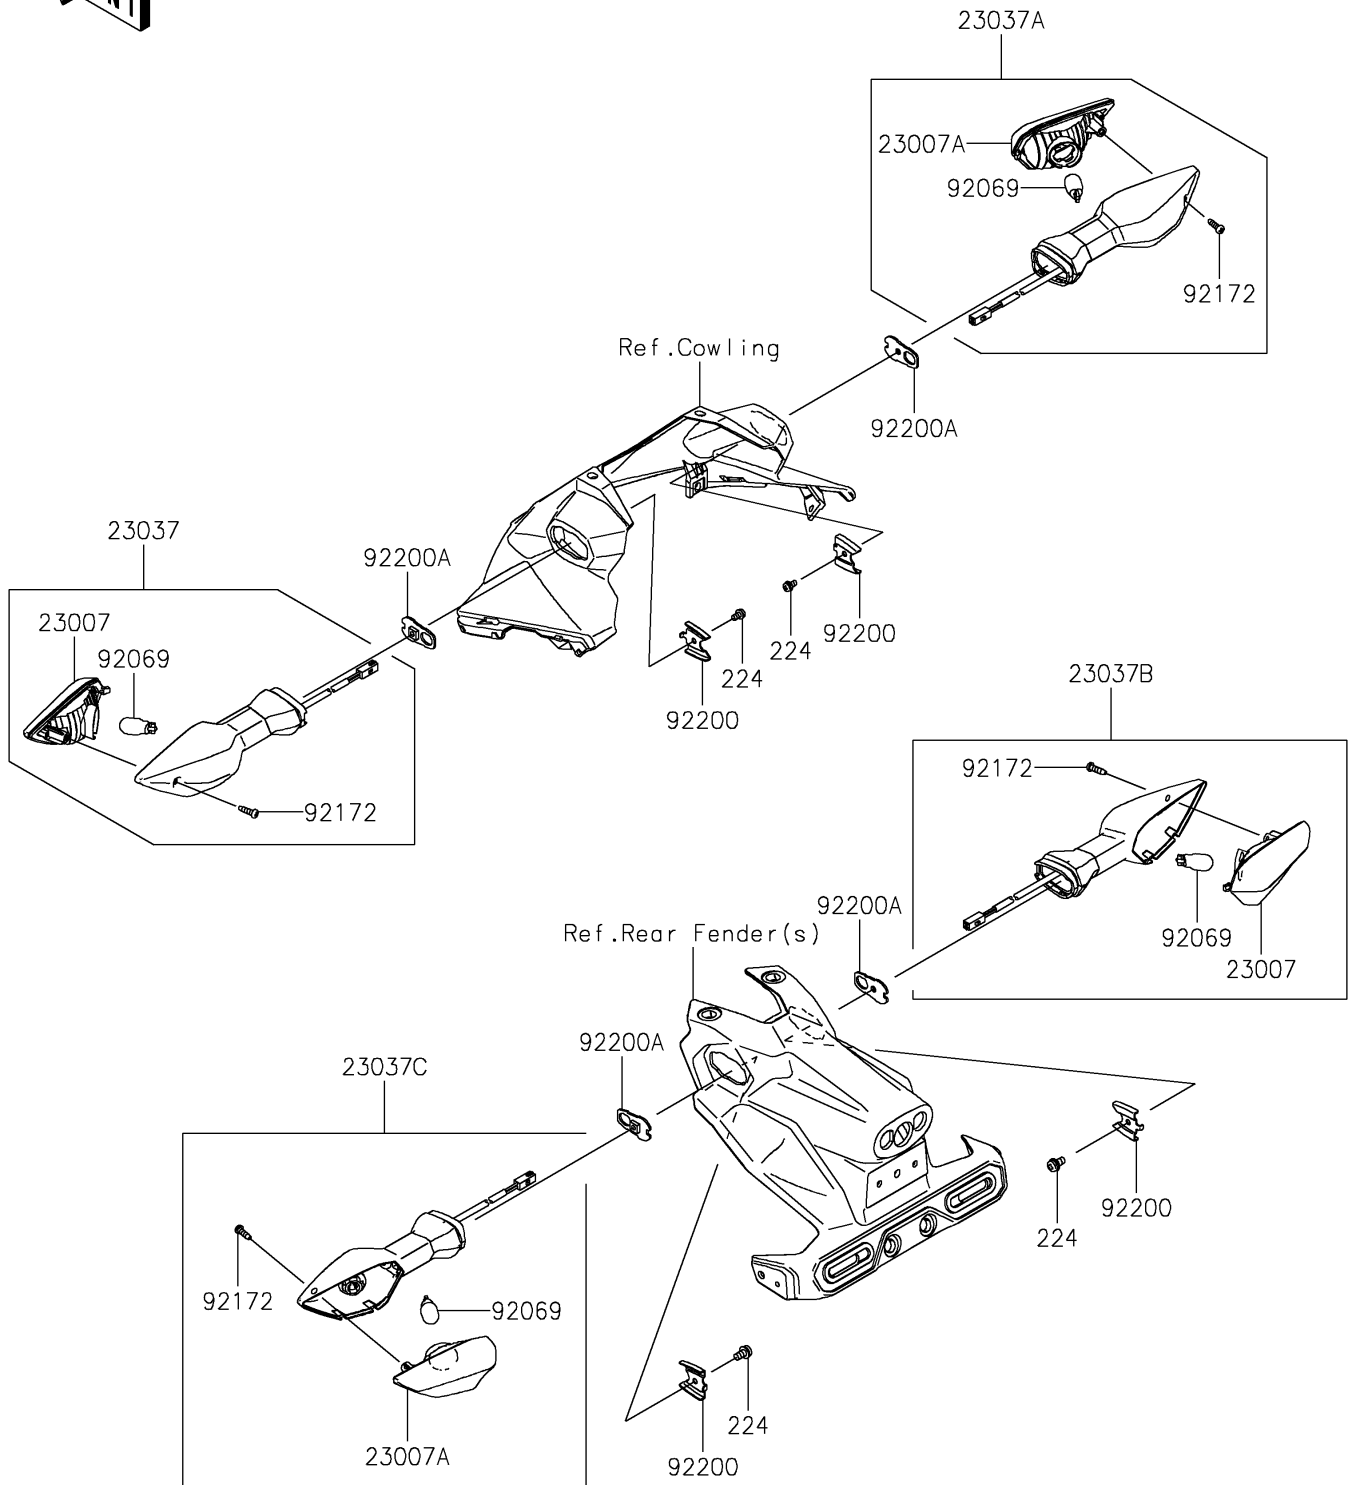

2019 Z400 ABS PARTS DIAGRAM

Turn Signals

F2730

2019 Z400 ABS PARTS LIST

Turn Signals

ITEM NAME	PART NUMBER	QUANTITY
SCREW-PAN-WP-CROS,4X8 (Ref # 224)	224AB0408	1
LENS-COMP (Ref # 23007)	23007-0205	1
LENS-COMP (Ref # 23007A)	23007-0206	1
LAMP-ASSY-SIGNAL,FR,LH (Ref # 23037)	23037-0330	1
LAMP-ASSY-SIGNAL,FR,RH (Ref # 23037A)	23037-0331	1
LAMP-ASSY-SIGNAL,RR RH (Ref # 23037B)	23037-0362	1
LAMP-ASSY-SIGNAL,RR LH (Ref # 23037C)	23037-0363	1
BULB,12V 10W (Ref # 92069)	92069-0090	1
SCREW,4X14 (Ref # 92172)	92172-1117	1
WASHER (Ref # 92200)	92200-0855	1
WASHER,NUT,4MM (Ref # 92200A)	92200-2222	1