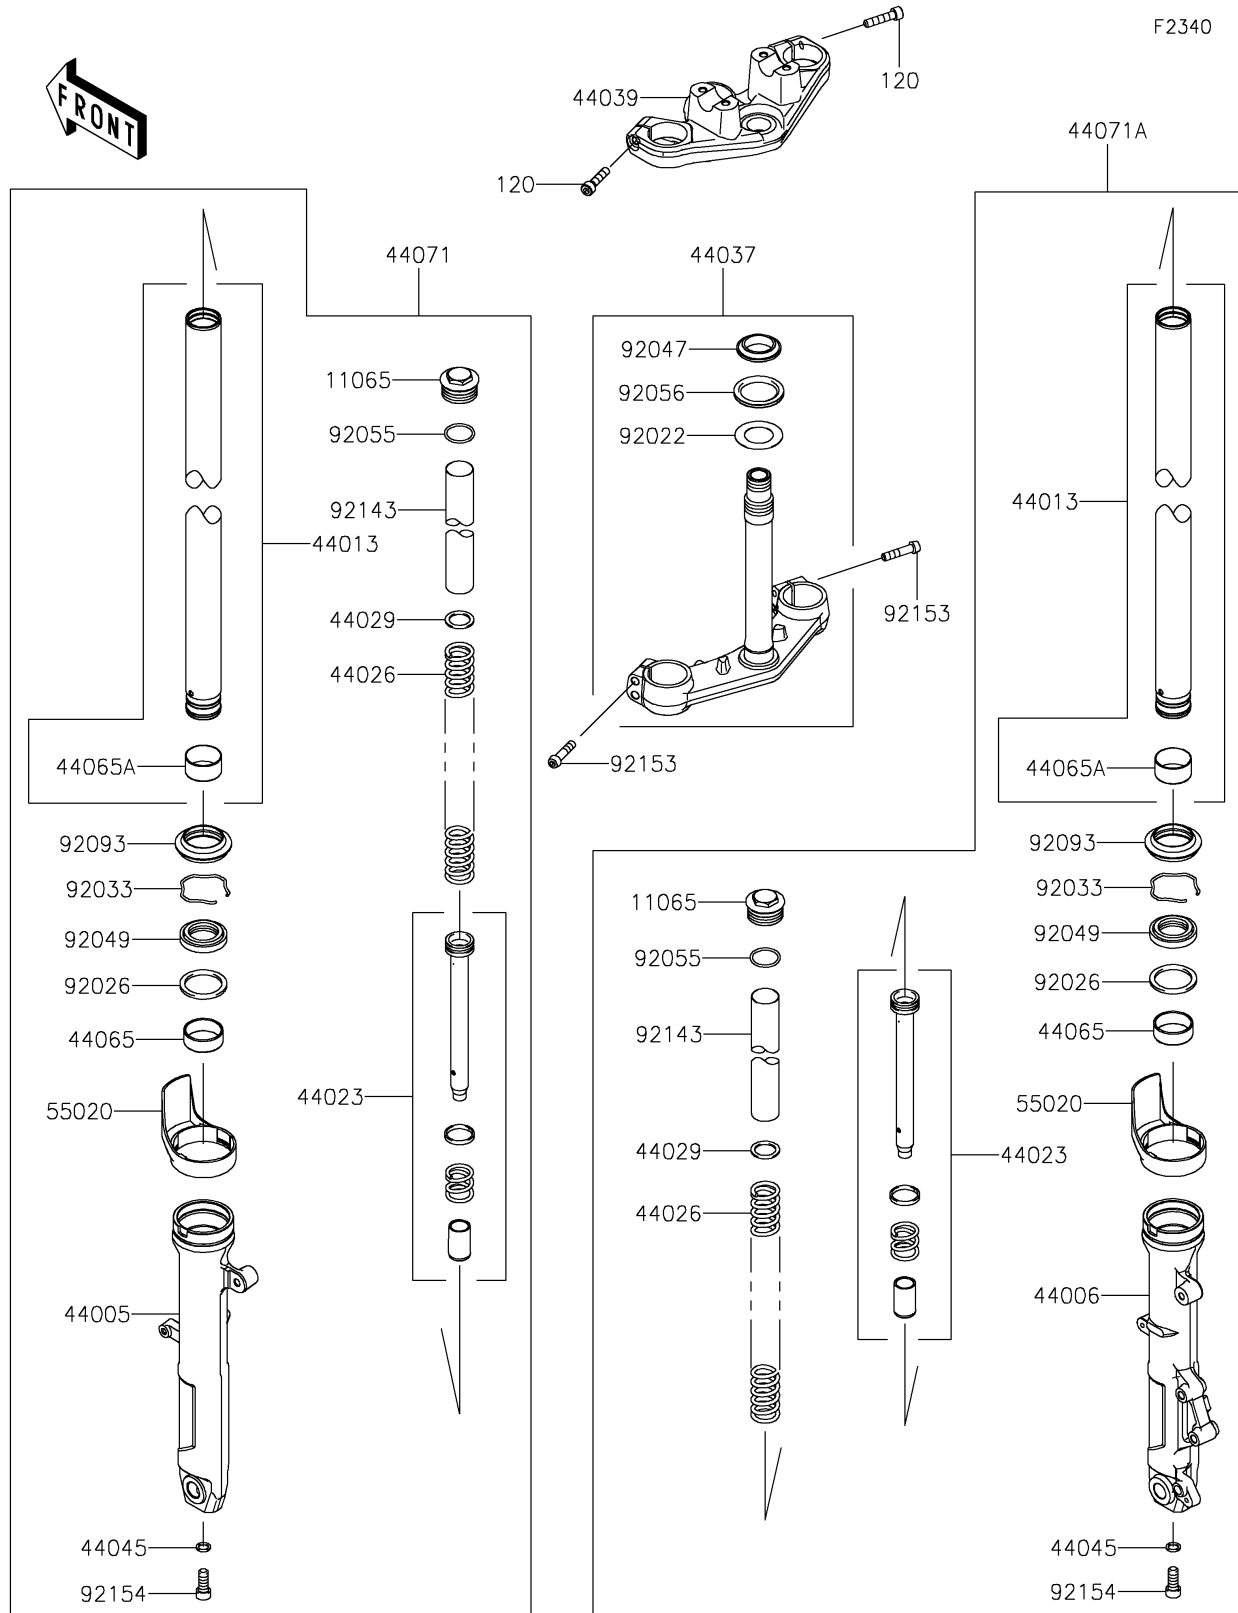

2019 Z400 ABS PARTS DIAGRAM

Front Fork

2019 Z400 ABS PARTS LIST

Front Fork

ITEM NAME	PART NUMBER	QUANTITY
CAP (Ref # 11065)	11065-1286	1
BOLT-SOCKET,8X35 (Ref # 120)	120CC0835	1
PIPE-LEFT FORK OUTER,F.S.BLACK (Ref # 44005)	44005-0119-18R	1
PIPE-RIGHT FORK OUTER,F.S.BLK (Ref # 44006)	44006-0116-18R	1
PIPE-FORK INNER (Ref # 44013)	44013-0338	1
CYLINDER-SET-FORK (Ref # 44023)	44023-0149	1
SPRING-FRONT FORK (Ref # 44026)	44026-0231	1
SEAT-FORK SPRING (Ref # 44029)	44029-1131	1
HOLDER-FORK UNDER,F.BLACK (Ref # 44037)	44037-0178-21	1
HOLDER-FORK UPPER (Ref # 44039)	44039-0183	1
GASKET,FORK CYLINDER BOLT (Ref # 44045)	44045-051	1
BUSHING-FRONT FORK,GUIDE (Ref # 44065)	44065-0030	1
BUSHING-FRONT FORK (Ref # 44065A)	44065-0036	1
DAMPER-ASSY,LH,F.S.BLACK (Ref # 44071)	44071-1331-22Q	1
DAMPER-ASSY,RH,F.S.BLACK (Ref # 44071A)	44071-1332-22Q	1
GUARD,FORK (Ref # 55020)	55020-0872	1
WASHER,30.5X50X0.6 (Ref # 92022)	92022-231	1
SPACER,FORK OUTER (Ref # 92026)	92026-1276	1
RING-SNAP (Ref # 92033)	92033-1222	1
RACE,STEERING STEM BEARING (Ref # 92047)	92047-012	1
SEAL-OIL (Ref # 92049)	92049-0807	1
RING-O,FORK TOP (Ref # 92055)	92055-1420	1
SEAL-OIL,STEERING STEM (Ref # 92056)	92056-003	1
SEAL,DUST (Ref # 92093)	92093-0717	1
COLLAR,FORK,L=200 (Ref # 92143)	92143-1611	1
BOLT,SOCKET,8X35 (Ref # 92153)	92153-0854	1
BOLT (Ref # 92154)	92154-2551	1