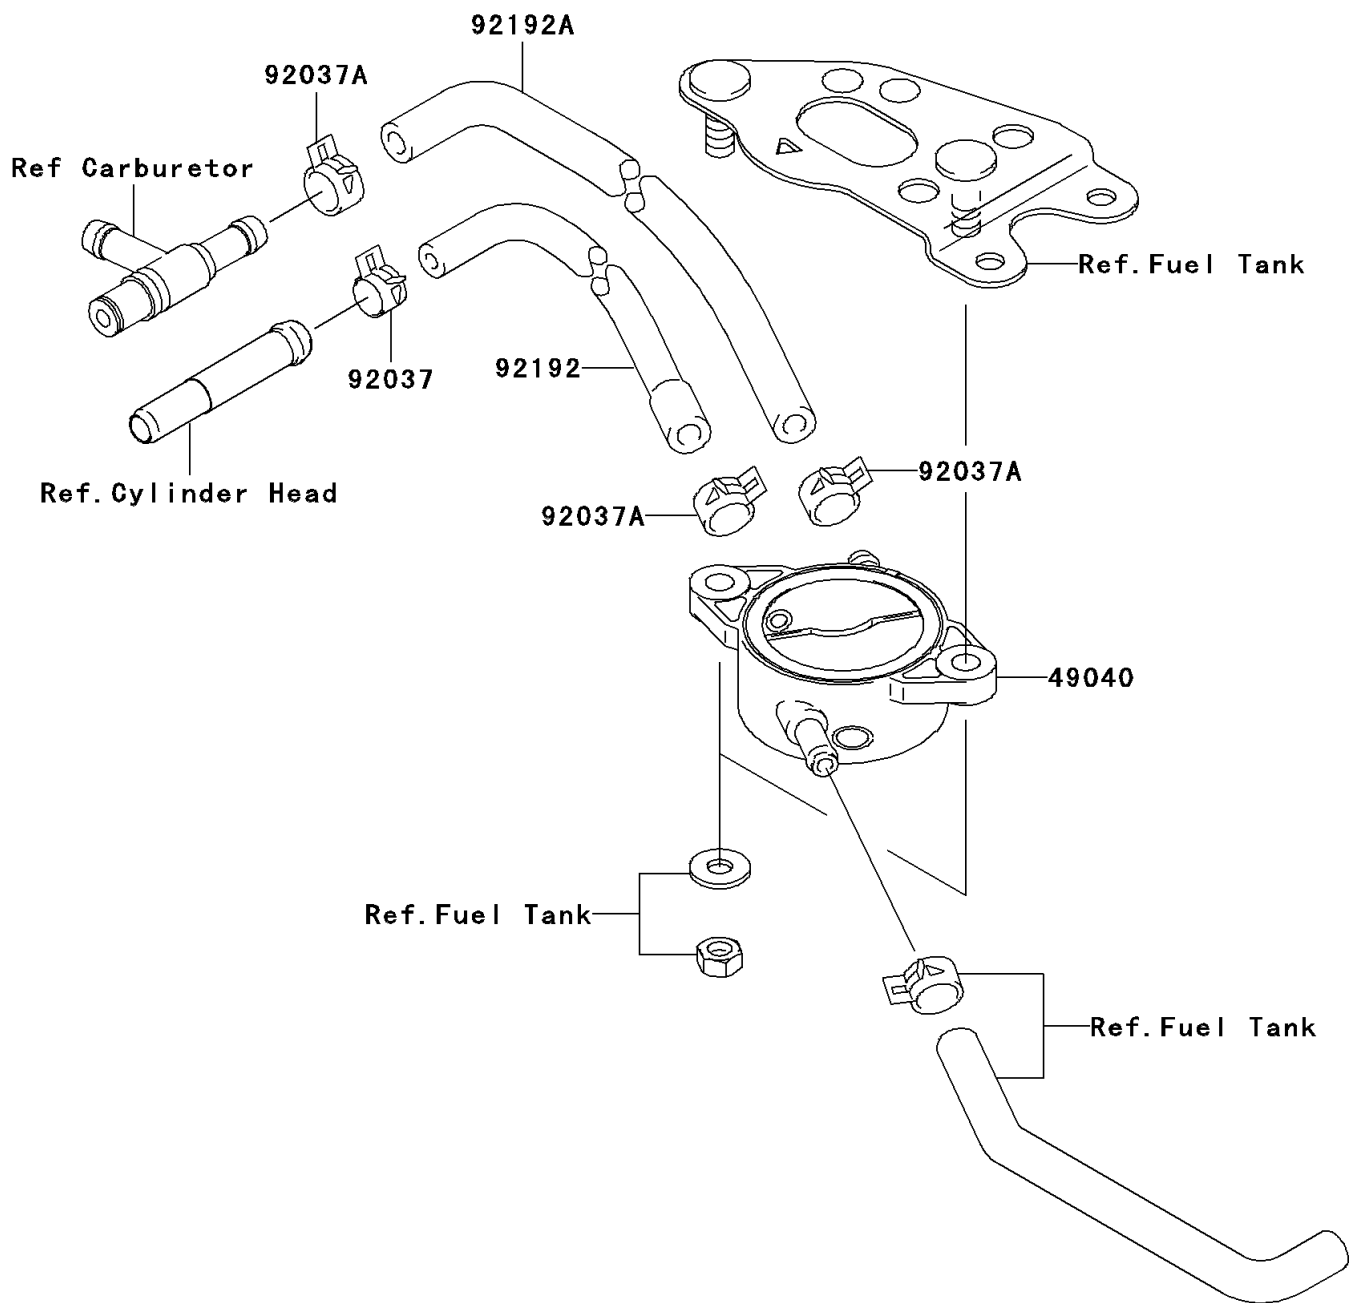

2006 Brute Force® 750 4x4i NRA Outdoors™ PARTS DIAGRAM

Fuel Pump

E1520

2006 Brute Force® 750 4x4i NRA Outdoors™ PARTS LIST

Fuel Pump

ITEM NAME	PART NUMBER	QUANTITY
PUMP-FUEL (Ref # 49040)	49040-0005	1
CLAMP,TUBE (Ref # 92037)	92037-1461	1
CLAMP,TUBE (Ref # 92037A)	92037-1505	1
TUBE,L=510,BLUE STRIPE (Ref # 92192)	92192-0060	1
TUBE,5.8X10.8X580 (Ref # 92192A)	92192-0182	1