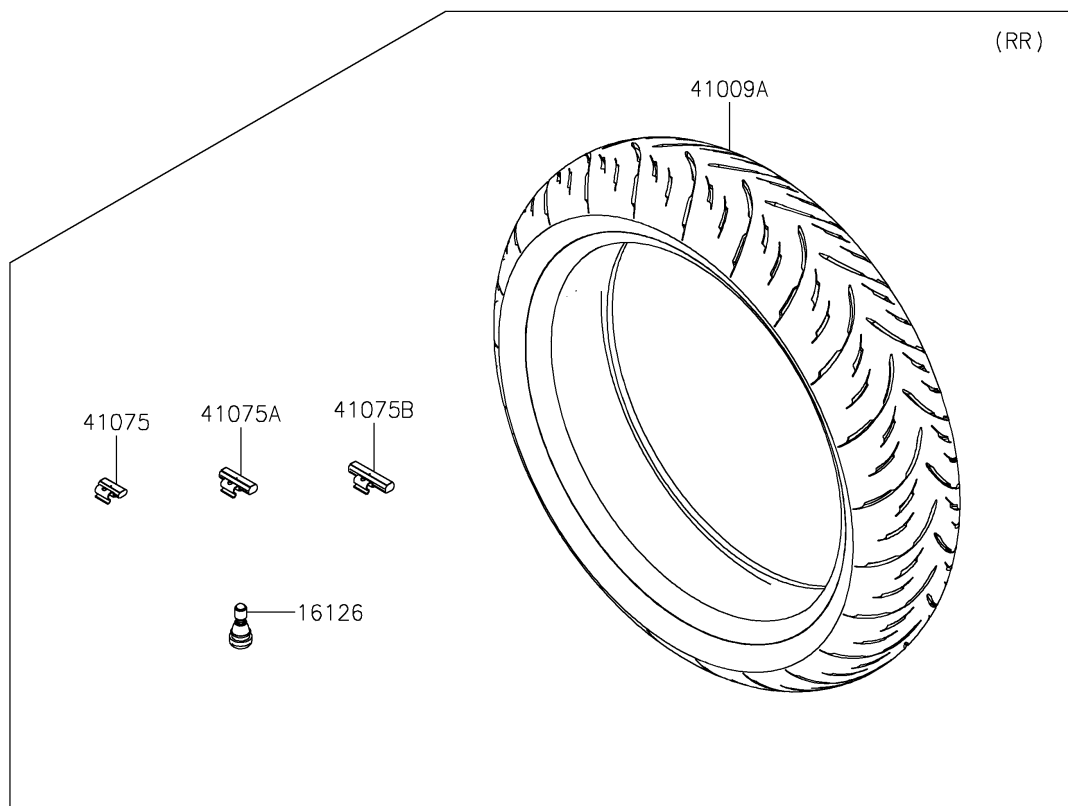

2019 Z400 ABS PARTS DIAGRAM

Tires

2019 Z400 ABS PARTS LIST

Tires

ITEM NAME	PART NUMBER	QUANTITY
VALVE,TIRE (Ref # 16126)	16126-1140	1
TIRE,FR,110/70R17 54H,GPR-300F (Ref # 41009)	41009-0773	1
TIRE,RR,150/60R17 66H,GPR-300 (Ref # 41009A)	41009-0774	1
BALANCER-WHEEL,10G,SILVER (Ref # 41075)	41075-0007	1
BALANCER-WHEEL,20G,SILVER (Ref # 41075A)	41075-0008	1
BALANCER-WHEEL,30G,SILVER (Ref # 41075B)	41075-0009	1