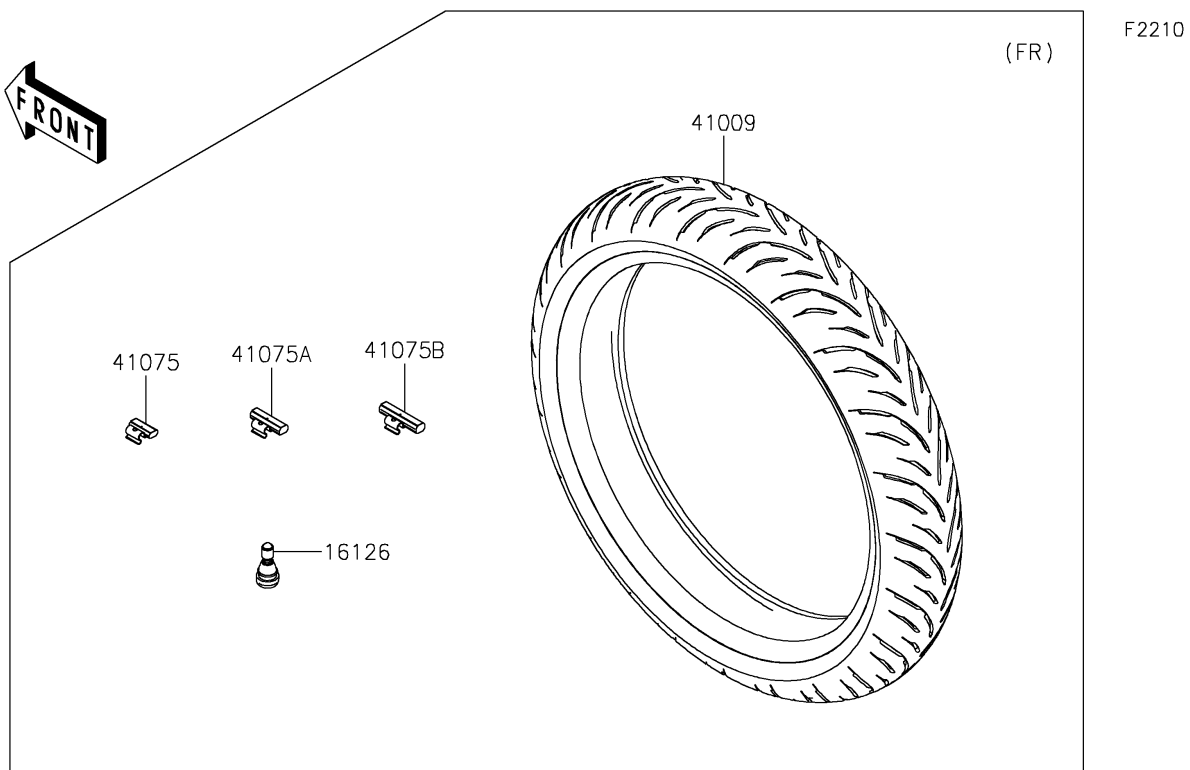

2019 Z400 ABS PARTS DIAGRAM

Tires

2019 Z400 ABS PARTS LIST

Tires

ITEM NAME	PART NUMBER	QUANTITY
VALVE,TIRE (Ref # 16126)	16126-1140	1
TIRE,FR,110/70R17 54H,GPR-300F (Ref # 41009)	41009-0773	1
TIRE,RR,150/60R17 66H,GPR-300 (Ref # 41009A)	41009-0774	1
BALANCER-WHEEL,10G,SILVER (Ref # 41075)	41075-0007	1
BALANCER-WHEEL,20G,SILVER (Ref # 41075A)	41075-0008	1
BALANCER-WHEEL,30G,SILVER (Ref # 41075B)	41075-0009	1