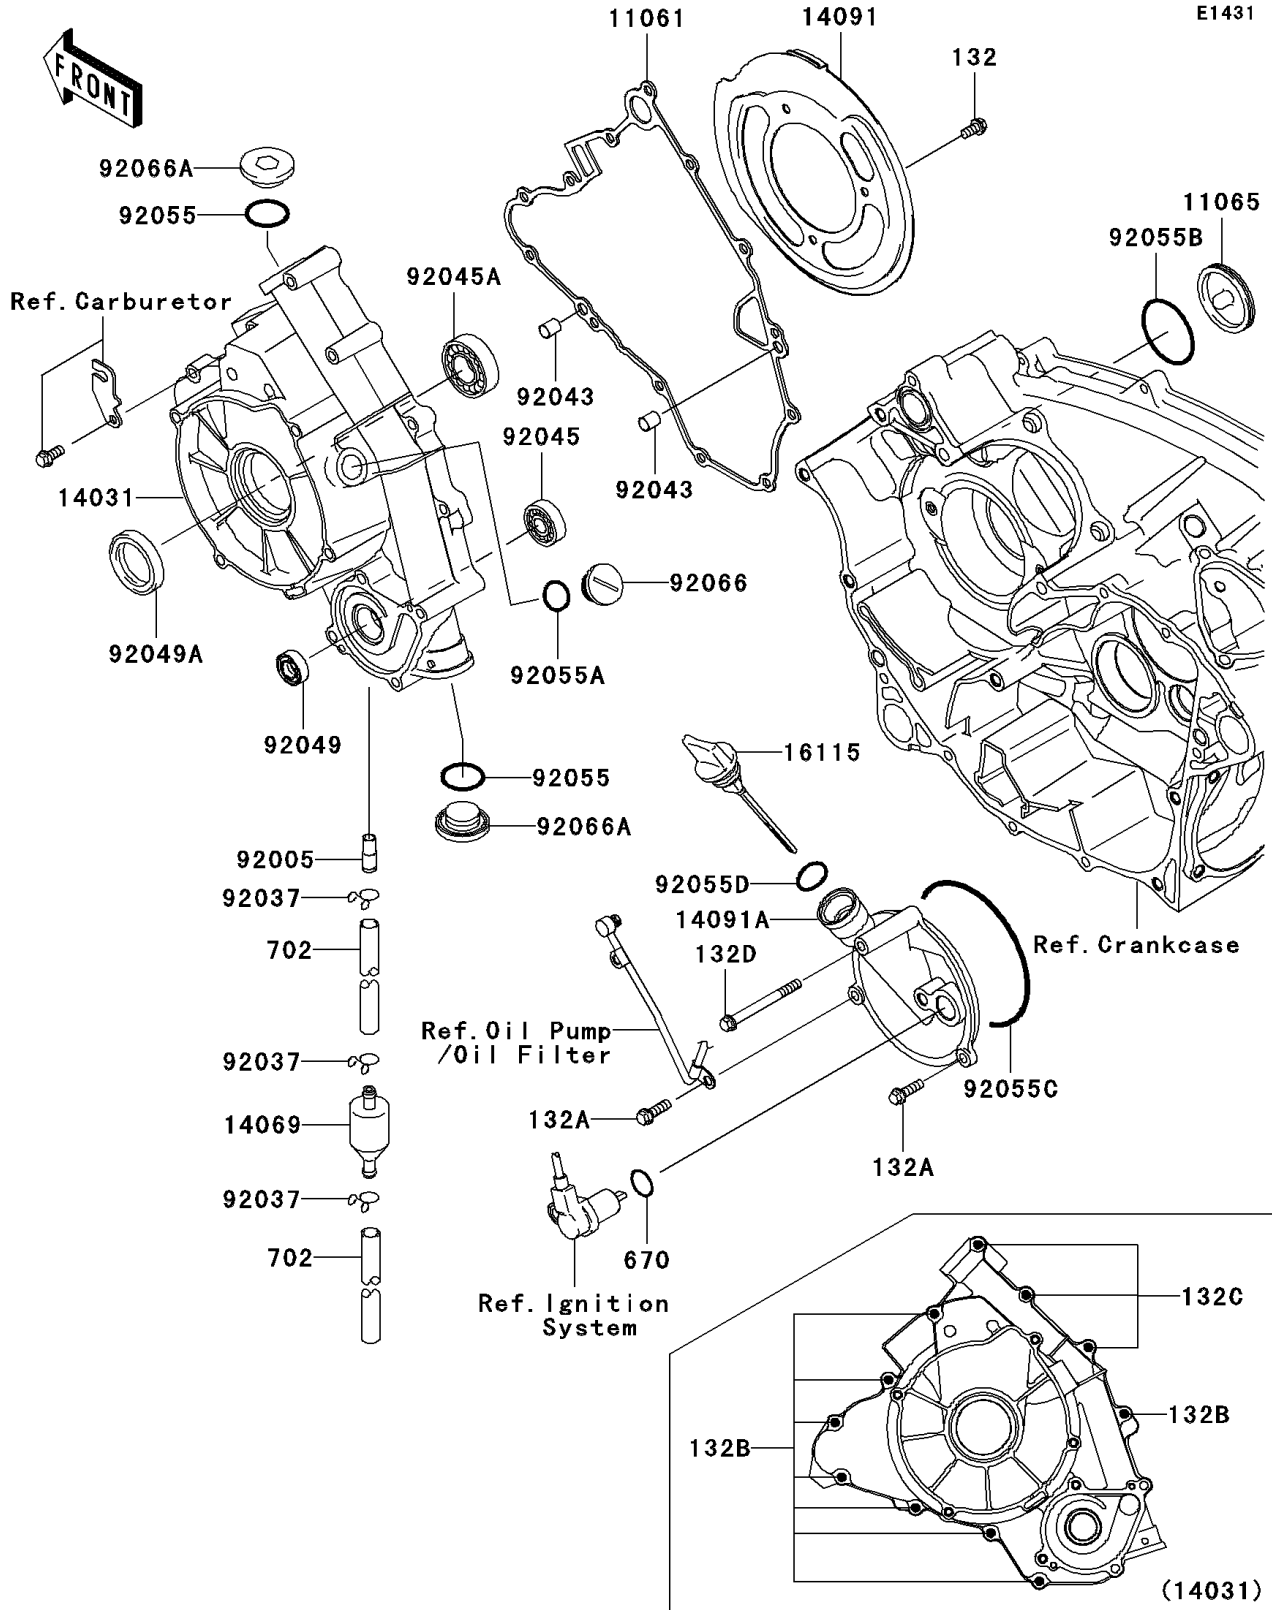

2006 Brute Force® 750 4x4i NRA Outdoors™ PARTS DIAGRAM

Engine Cover(s)

2006 Brute Force® 750 4x4i NRA Outdoors™ PARTS LIST

Engine Cover(s)

ITEM NAME	PART NUMBER	QUANTITY
BOLT-FLANGED-SMALL,6X12 (Ref # 132)	132Y0612	1
BOLT-FLANGED-SMALL,6X20 (Ref # 132A)	132Y0620	1
BOLT-FLANGED-SMALL,6X30 (Ref # 132B)	132Y0630	1
BOLT-FLANGED-SMALL,6X55 (Ref # 132C)	132Y0655	1
BOLT-FLANGED-SMALL,6X65 (Ref # 132D)	132Y0665	1
O RING (Ref # 670)	670D2018	1
TUBE-RUBBER,7X10X35 (Ref # 702)	702A07035	1
GASKET (Ref # 11061)	11061-1119	1
CAP (Ref # 11065)	11065-1151	1
COVER-GENERATOR (Ref # 14031)	14031-0030	1
BREATHER (Ref # 14069)	14069-1051	1
COVER,BELT CONVERTER (Ref # 14091)	14091-0309	1
COVER (Ref # 14091A)	14091-1365	1
CAP-OIL FILLER (Ref # 16115)	16115-1072	1
FITTING (Ref # 92005)	92005-1369	1
CLAMP,TUBE (Ref # 92037)	92037-147	1
PIN,6.2X8X14 (Ref # 92043)	92043-1263	1
BEARING-BALL,6901 (Ref # 92045)	92045-1246	1
BEARING-BALL (Ref # 92045A)	92045-1403	1
SEAL-OIL,SC 12X22X5 (Ref # 92049)	92049-1228	1
SEAL-OIL,HTC 28X45X7 (Ref # 92049A)	92049-1576	1
RING-O,25.7X2.4 (Ref # 92055)	92055-1136	1
RING-O,20X2 (Ref # 92055A)	92055-1146	1
RING-O,44.7X2.4 (Ref # 92055B)	92055-1279	1
RING-O,99.5X2.0 (Ref # 92055C)	92055-1632	1
RING-O,20X3 (Ref # 92055D)	92055-2185	1
PLUG,COVER (Ref # 92066)	92066-0011	1
PLUG,25X8 (Ref # 92066A)	92066-0012	1