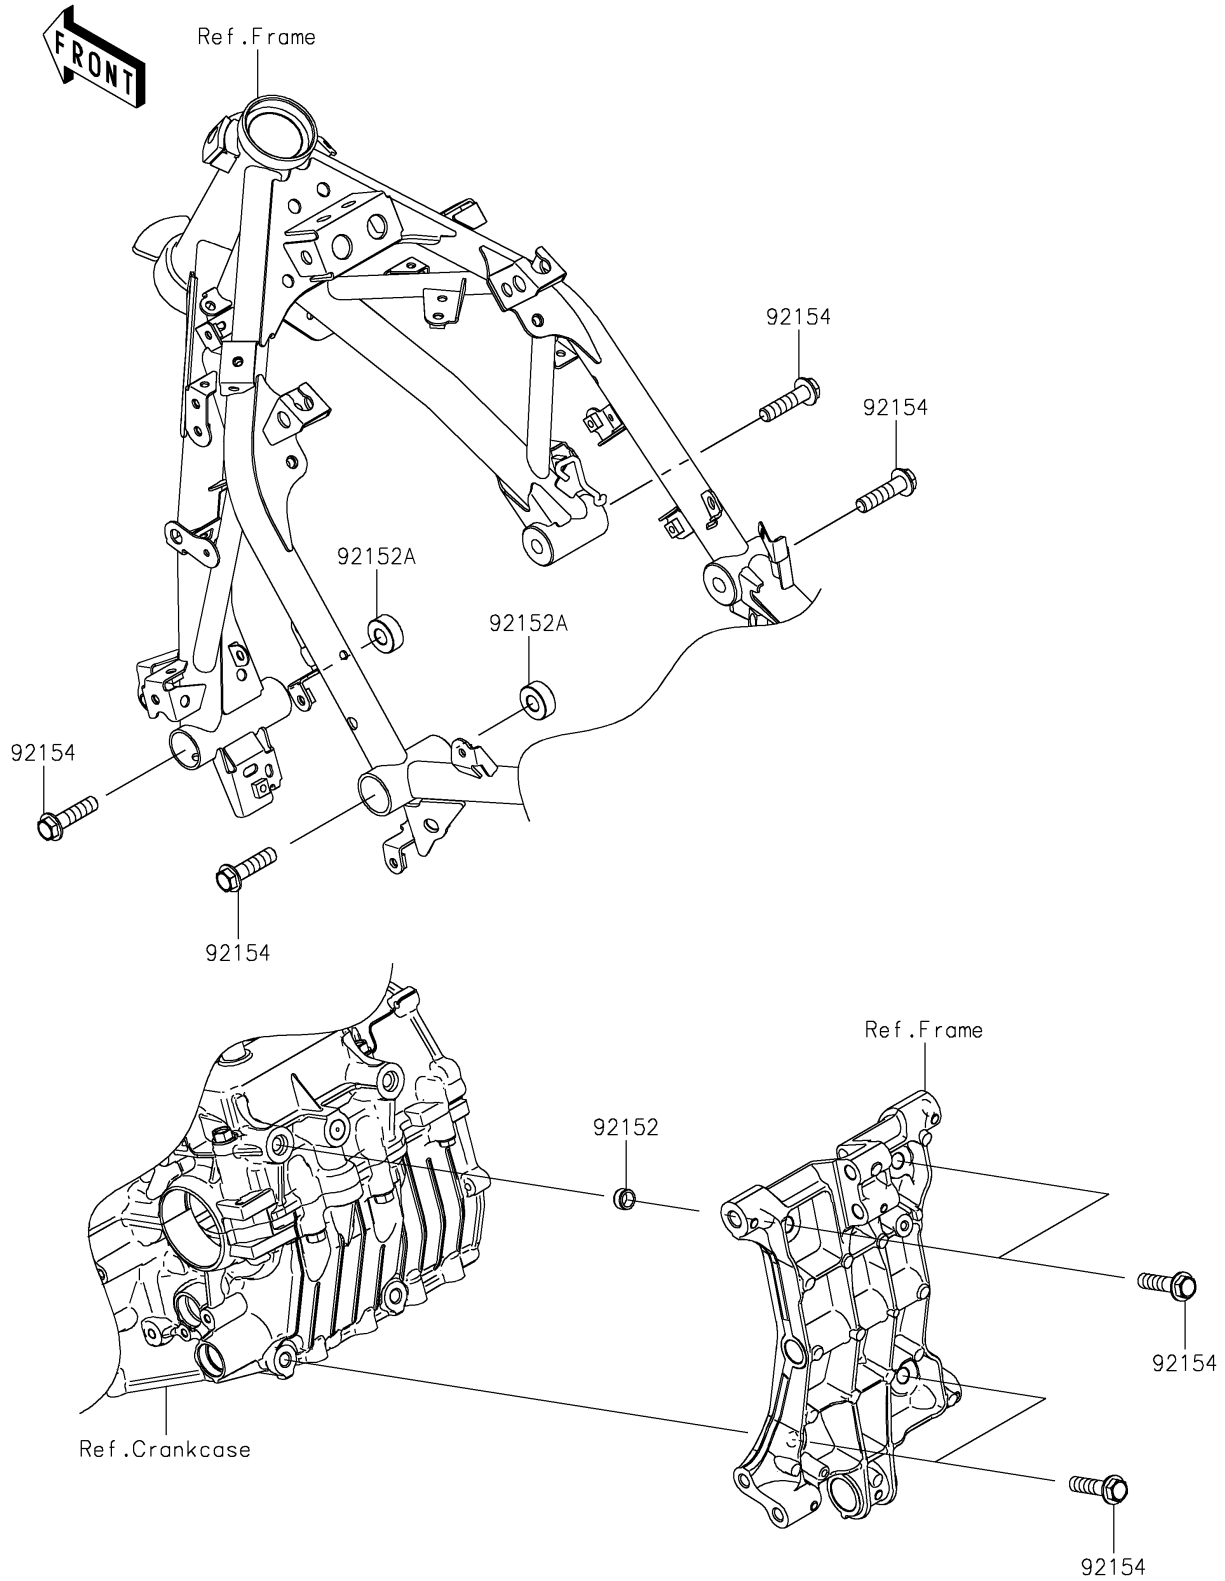

## 2019 Z400 ABS PARTS DIAGRAM

Engine Mount

F2122

## 2019 Z400 ABS PARTS LIST

Engine Mount

ITEM NAME	PART NUMBER	QUANTITY
COLLAR,DOWEL PIN (Ref # 92152)	92152-0679	1
COLLAR,11X25X10 (Ref # 92152A)	92152-2397	1
BOLT,FLANGED,10X40 (Ref # 92154)	92154-2812	1