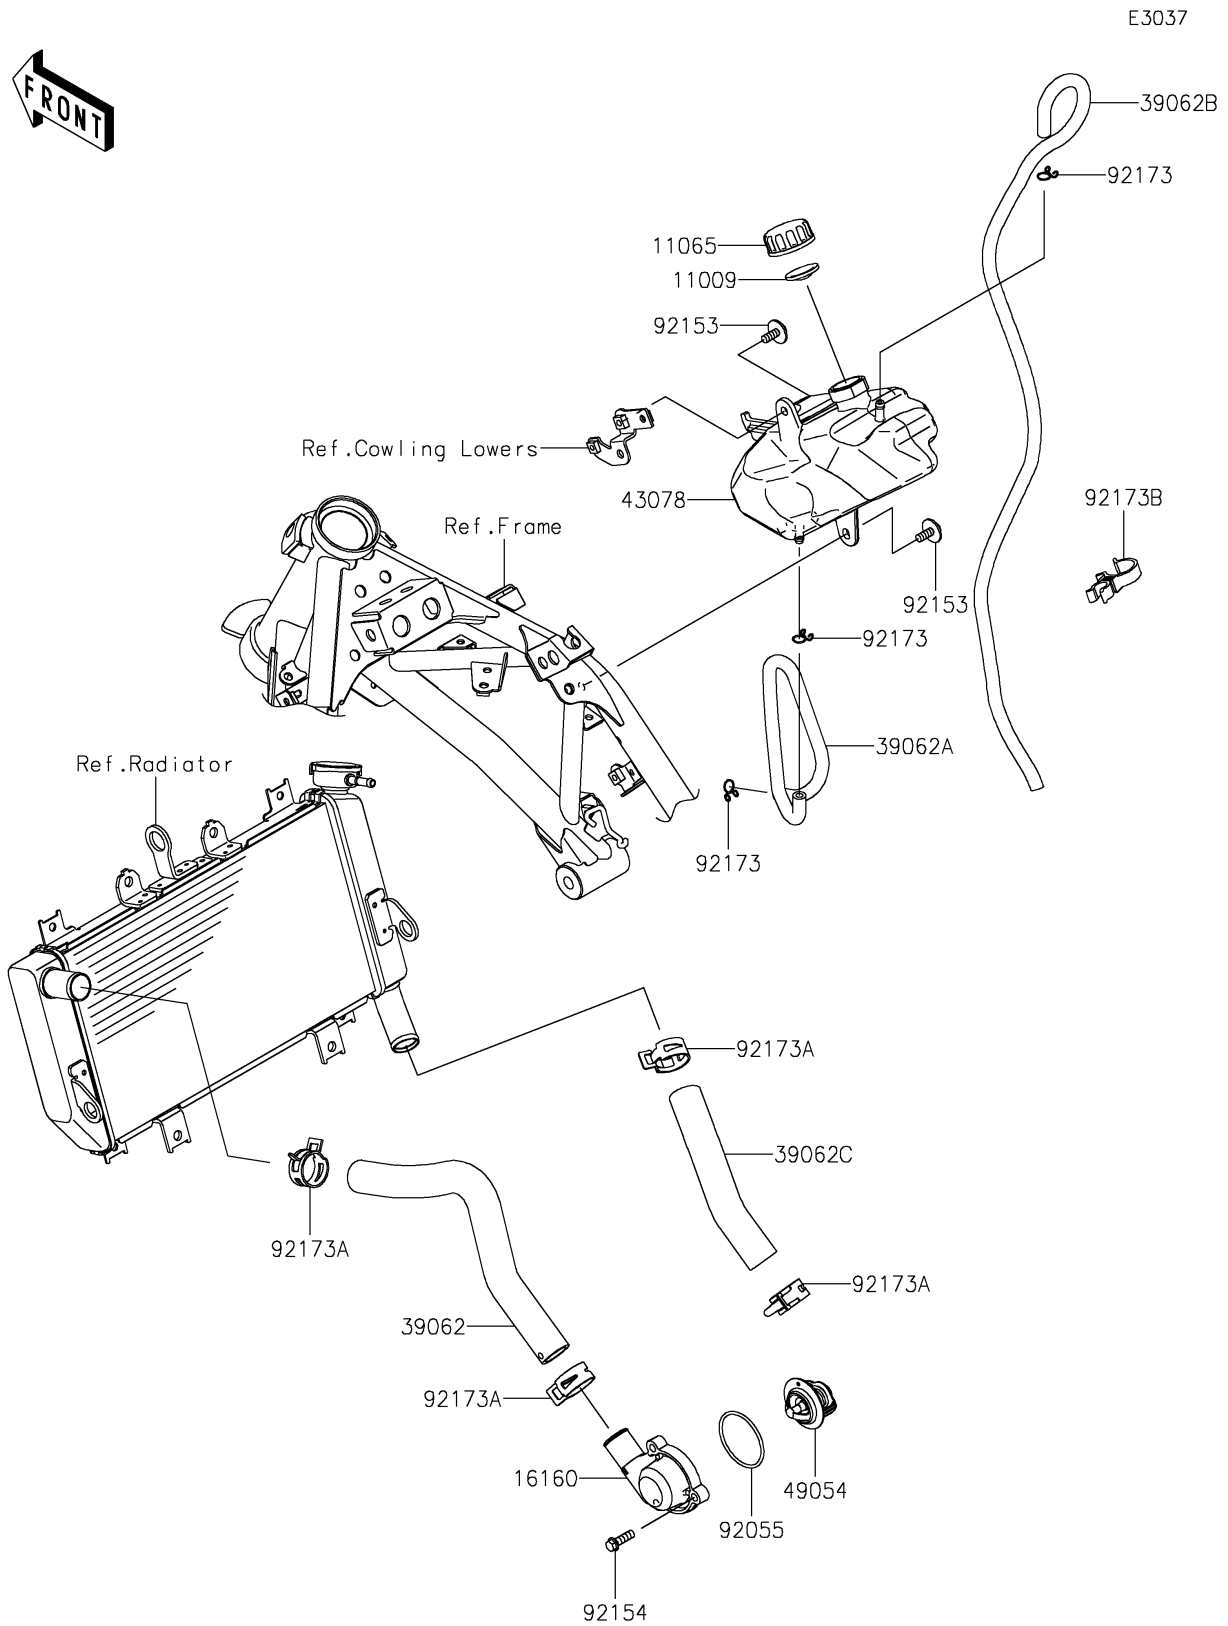

2019 Z400 ABS PARTS DIAGRAM

Water Pipe

2019 Z400 ABS PARTS LIST

Water Pipe

ITEM NAME	PART NUMBER	QUANTITY
GASKET,RESERVOIR TANK CAP (Ref # 11009)	11009-1145	1
CAP (Ref # 11065)	11065-0969	1
BODY,THERMO (Ref # 16160)	16160-0793	1
HOSE-COOLING,THERMO.-RADIATOR (Ref # 39062)	39062-0781	1
HOSE-COOLING,RAD-RESERVOIR (Ref # 39062A)	39062-0824	1
HOSE-COOLING,OVERFLOW (Ref # 39062B)	39062-0825	1
HOSE-COOLING,RADIATOR-W/PUMP (Ref # 39062C)	39062-0861	1
RESERVOIR (Ref # 43078)	43078-0605	1
THERMOSTAT (Ref # 49054)	49054-0001	1
RING-O,44.7X2.4 (Ref # 92055)	92055-0160	1
BOLT,FLANGED-SMALL,6X16 (Ref # 92153)	92153-1798	1
BOLT,FLANGED,6X20 (Ref # 92154)	92154-1778	1
CLAMP (Ref # 92173)	92173-0050	1
CLAMP (Ref # 92173A)	92173-1688	1
CLAMP (Ref # 92173B)	92173-1691	1