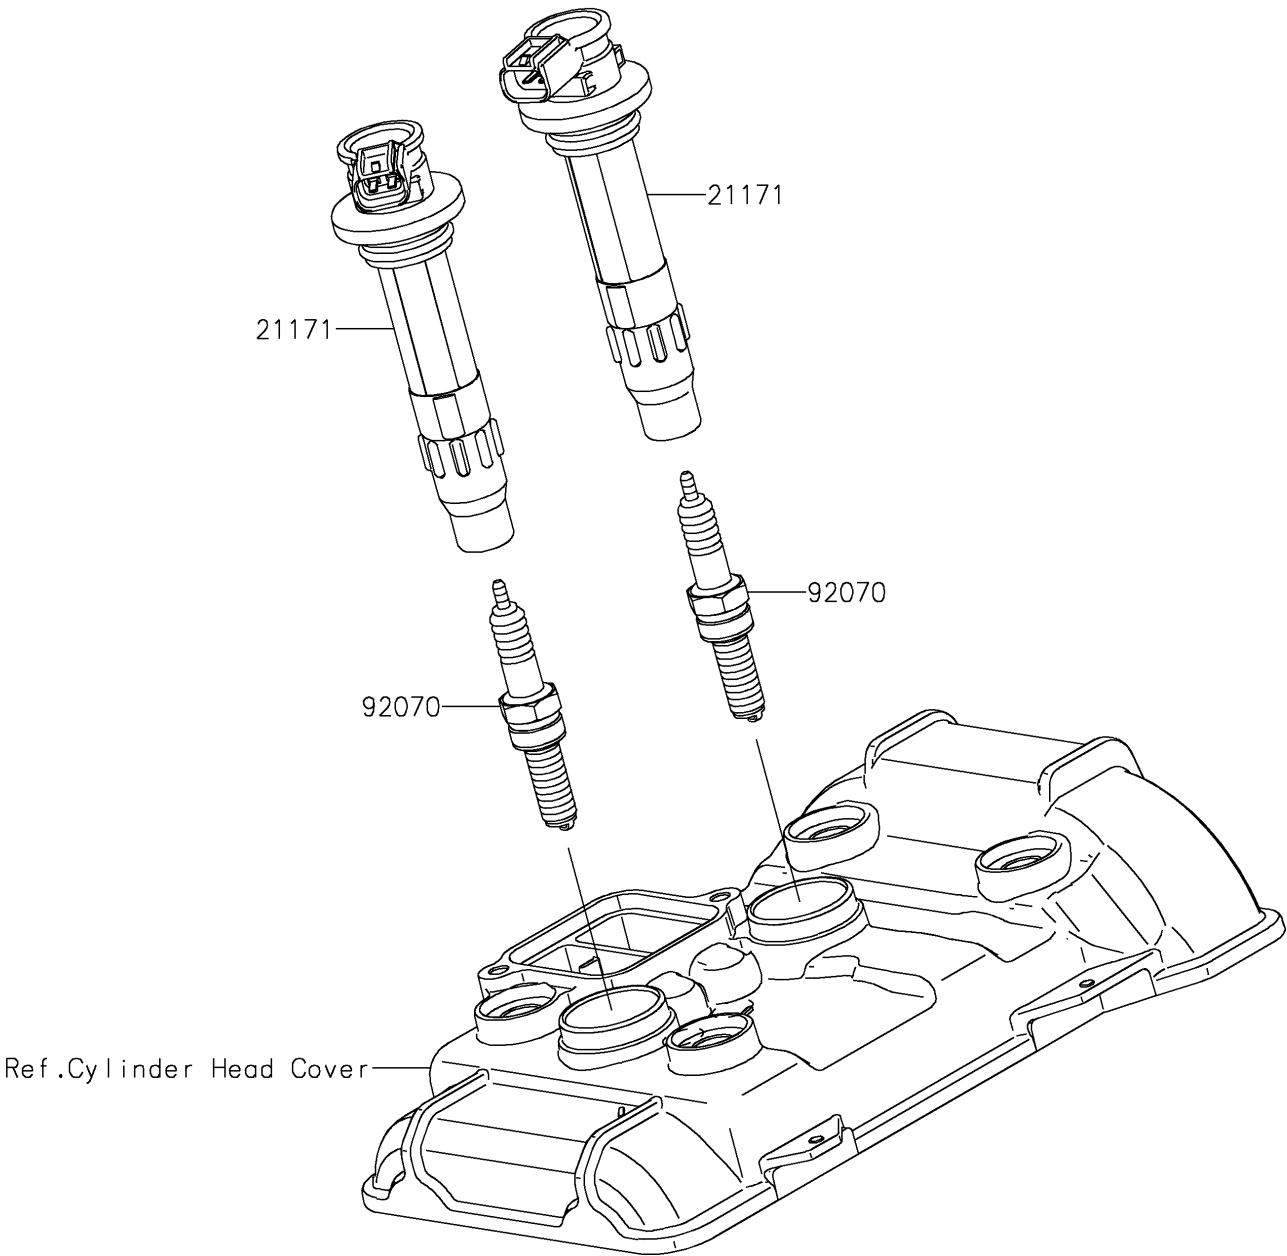

2019 Z400 ABS PARTS DIAGRAM

Ignition System

E1830

2019 Z400 ABS PARTS LIST

Ignition System

ITEM NAME	PART NUMBER	QUANTITY
COIL-ASSY-IGNITION (Ref # 21171)	21171-0751	1
PLUG-SPARK,LMAR9G(NGK) (Ref # 92070)	92070-0716	1