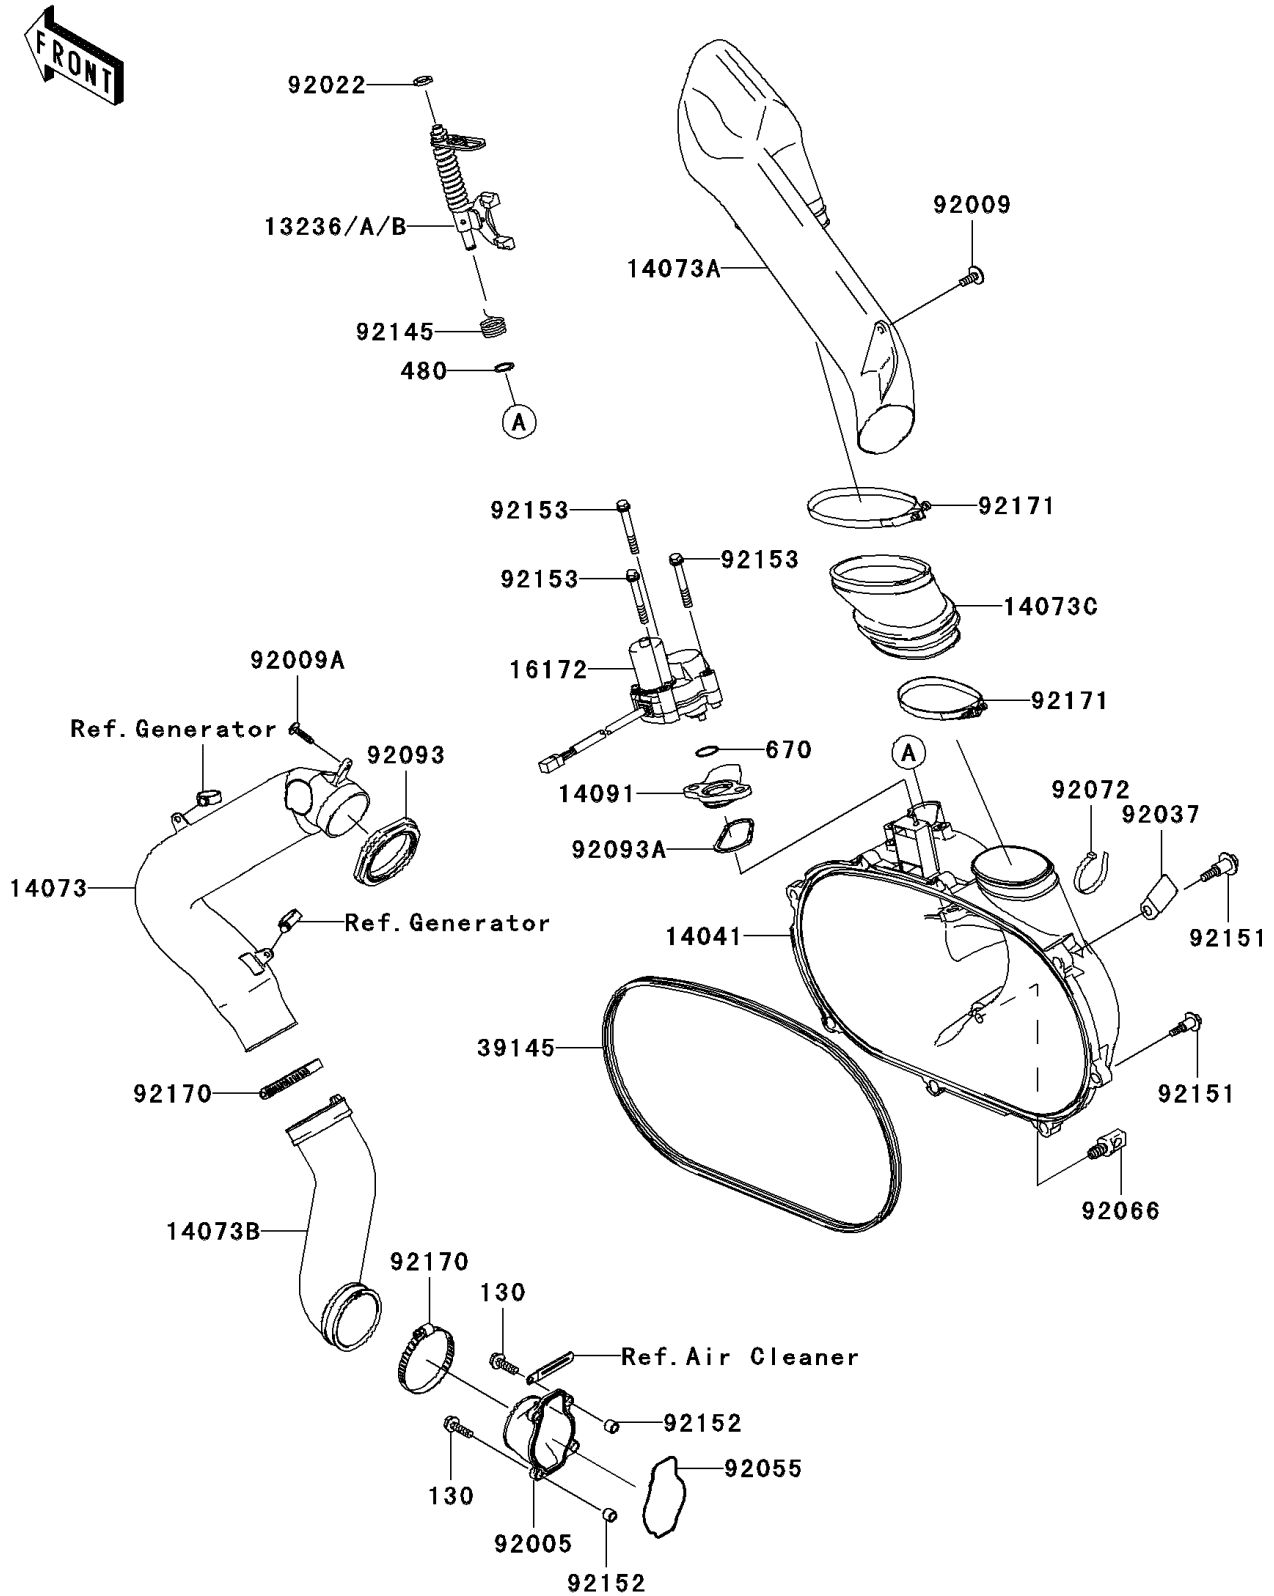

2006 Brute Force® 750 4x4i NRA Outdoors™ PARTS DIAGRAM

Converter Cover

E1393

2006 Brute Force® 750 4x4i NRA Outdoors™ PARTS LIST

Converter Cover

ITEM NAME	PART NUMBER	QUANTITY
BOLT-FLANGED,6X20 (Ref # 130)	130Z0620	1
CIRCLIP-TYPE-C,10MM (Ref # 480)	480J1000	1
O RING (Ref # 670)	670D3022	1
LEVER-COMP,YELLOW (Ref # 13236)	13236-0046	1
LEVER-COMP,GREEN (Ref # 13236A)	13236-0047	1
LEVER-COMP,PAINT LESS (Ref # 13236B)	13236-0048	1
COVER-COMP (Ref # 14041)	14041-0004	1
DUCT,INTAKE (Ref # 14073)	14073-0025	1
DUCT,EXHAUST (Ref # 14073A)	14073-0026	1
DUCT,INTAKE JOINT (Ref # 14073B)	14073-0027	1
DUCT,EXHAUST JOINT (Ref # 14073C)	14073-0028	1
COVER (Ref # 14091)	14091-1421	1
ACTUATOR (Ref # 16172)	16172-0006	1
TRIM-SEAL (Ref # 39145)	39145-1135	1
FITTING (Ref # 92005)	92005-1387	1
SCREW,6X16 (Ref # 92009)	92009-1694	1
SCREW,TAPPING,5X20 (Ref # 92009A)	92009-1993	1
WASHER,10.2X16X1 (Ref # 92022)	92022-1829	1
CLAMP (Ref # 92037)	92037-1780	1
RING-O (Ref # 92055)	92055-1630	1
PLUG,DRAIN,11X19 (Ref # 92066)	92066-1580	1
BAND,L=188 (Ref # 92072)	92072-1239	1
SEAL (Ref # 92093)	92093-0016	1
SEAL (Ref # 92093A)	92093-1548	1
SPRING (Ref # 92145)	92145-1567	1
BOLT,FLANGED,6X30 (Ref # 92151)	92151-1686	1
COLLAR (Ref # 92152)	92152-1332	1
BOLT,6X47 (Ref # 92153)	92153-0678	1
CLAMP (Ref # 92170)	92170-1764	1

2006 Brute Force® 750 4x4i NRA Outdoors™ PARTS LIST

Converter Cover

ITEM NAME	PART NUMBER	QUANTITY
CLAMP (Ref # 92171)	92171-0208	1