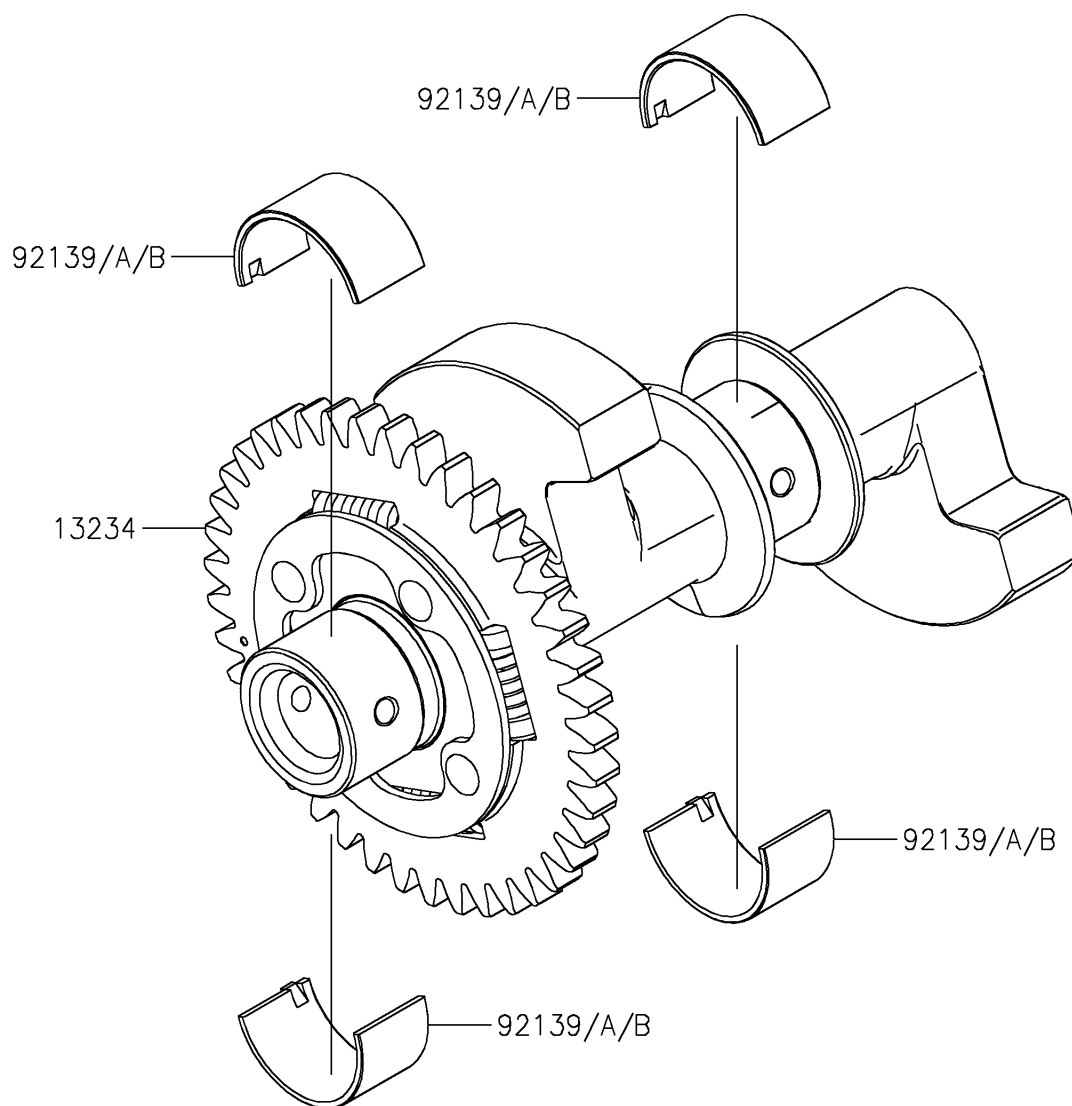

2019 Z400 ABS PARTS DIAGRAM

Balancer

E1323

2019 Z400 ABS PARTS LIST

Balancer

ITEM NAME	PART NUMBER	QUANTITY
SHAFT-COMP,BALANCER (Ref # 13234)	13234-0607	1
BUSHING,BALANCER,BLUE (Ref # 92139)	92139-0883	1
BUSHING,BALANCER,BLACK (Ref # 92139A)	92139-0884	1
BUSHING,BALANCER,BROWN (Ref # 92139B)	92139-0885	1